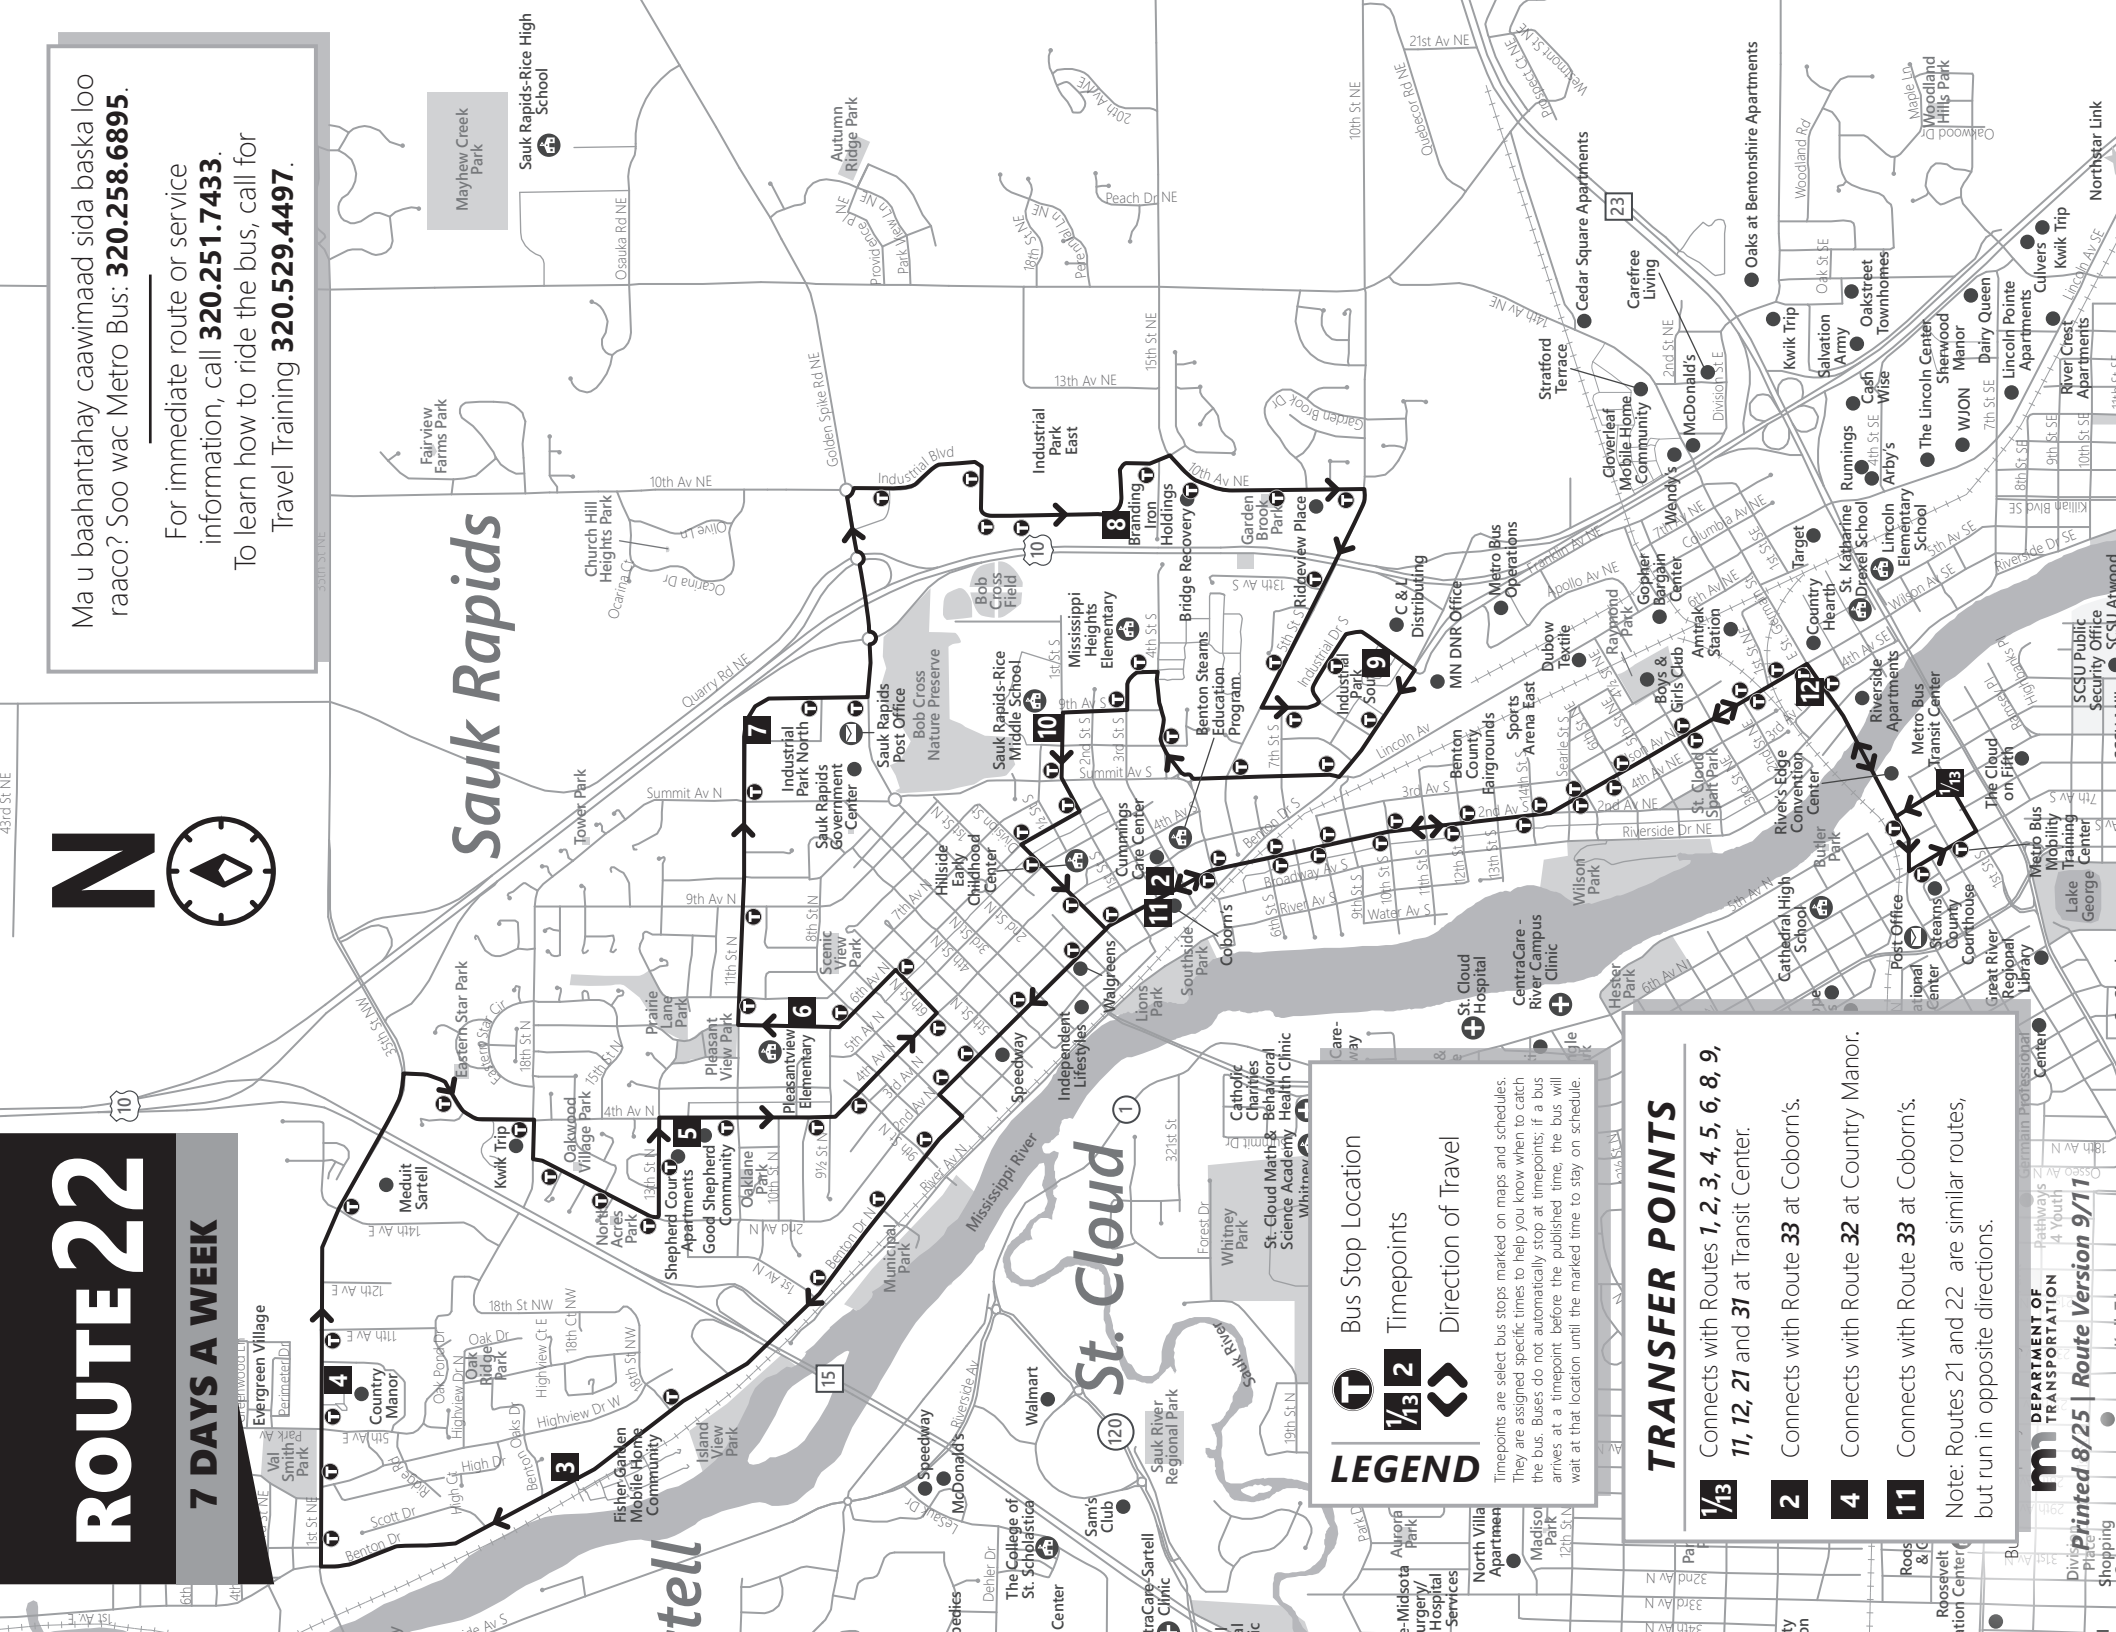

Sauk Rapids

St. Cloud

LEGEND

- Bus Stop Location
- Transfer Points
- Direction of Travel

Timepoints are select bus stops marked on maps and schedules. They are assigned specific times to help you know when to catch the bus. Buses do not automatically stop at timepoints, if a bus arrives at a timepoint before the published time, the bus will wait at that location until the marked time to stay on schedule.

TRANSFER POINTS

- Connects with Routes 1, 2, 3, 4, 5, 6, 8, 9, 11, 12, 21 and 31 at Transit Center.
- Connects with Route 33 at Coborn's.
- Connects with Route 32 at Country Manor.
- Connects with Route 33 at Coborn's.