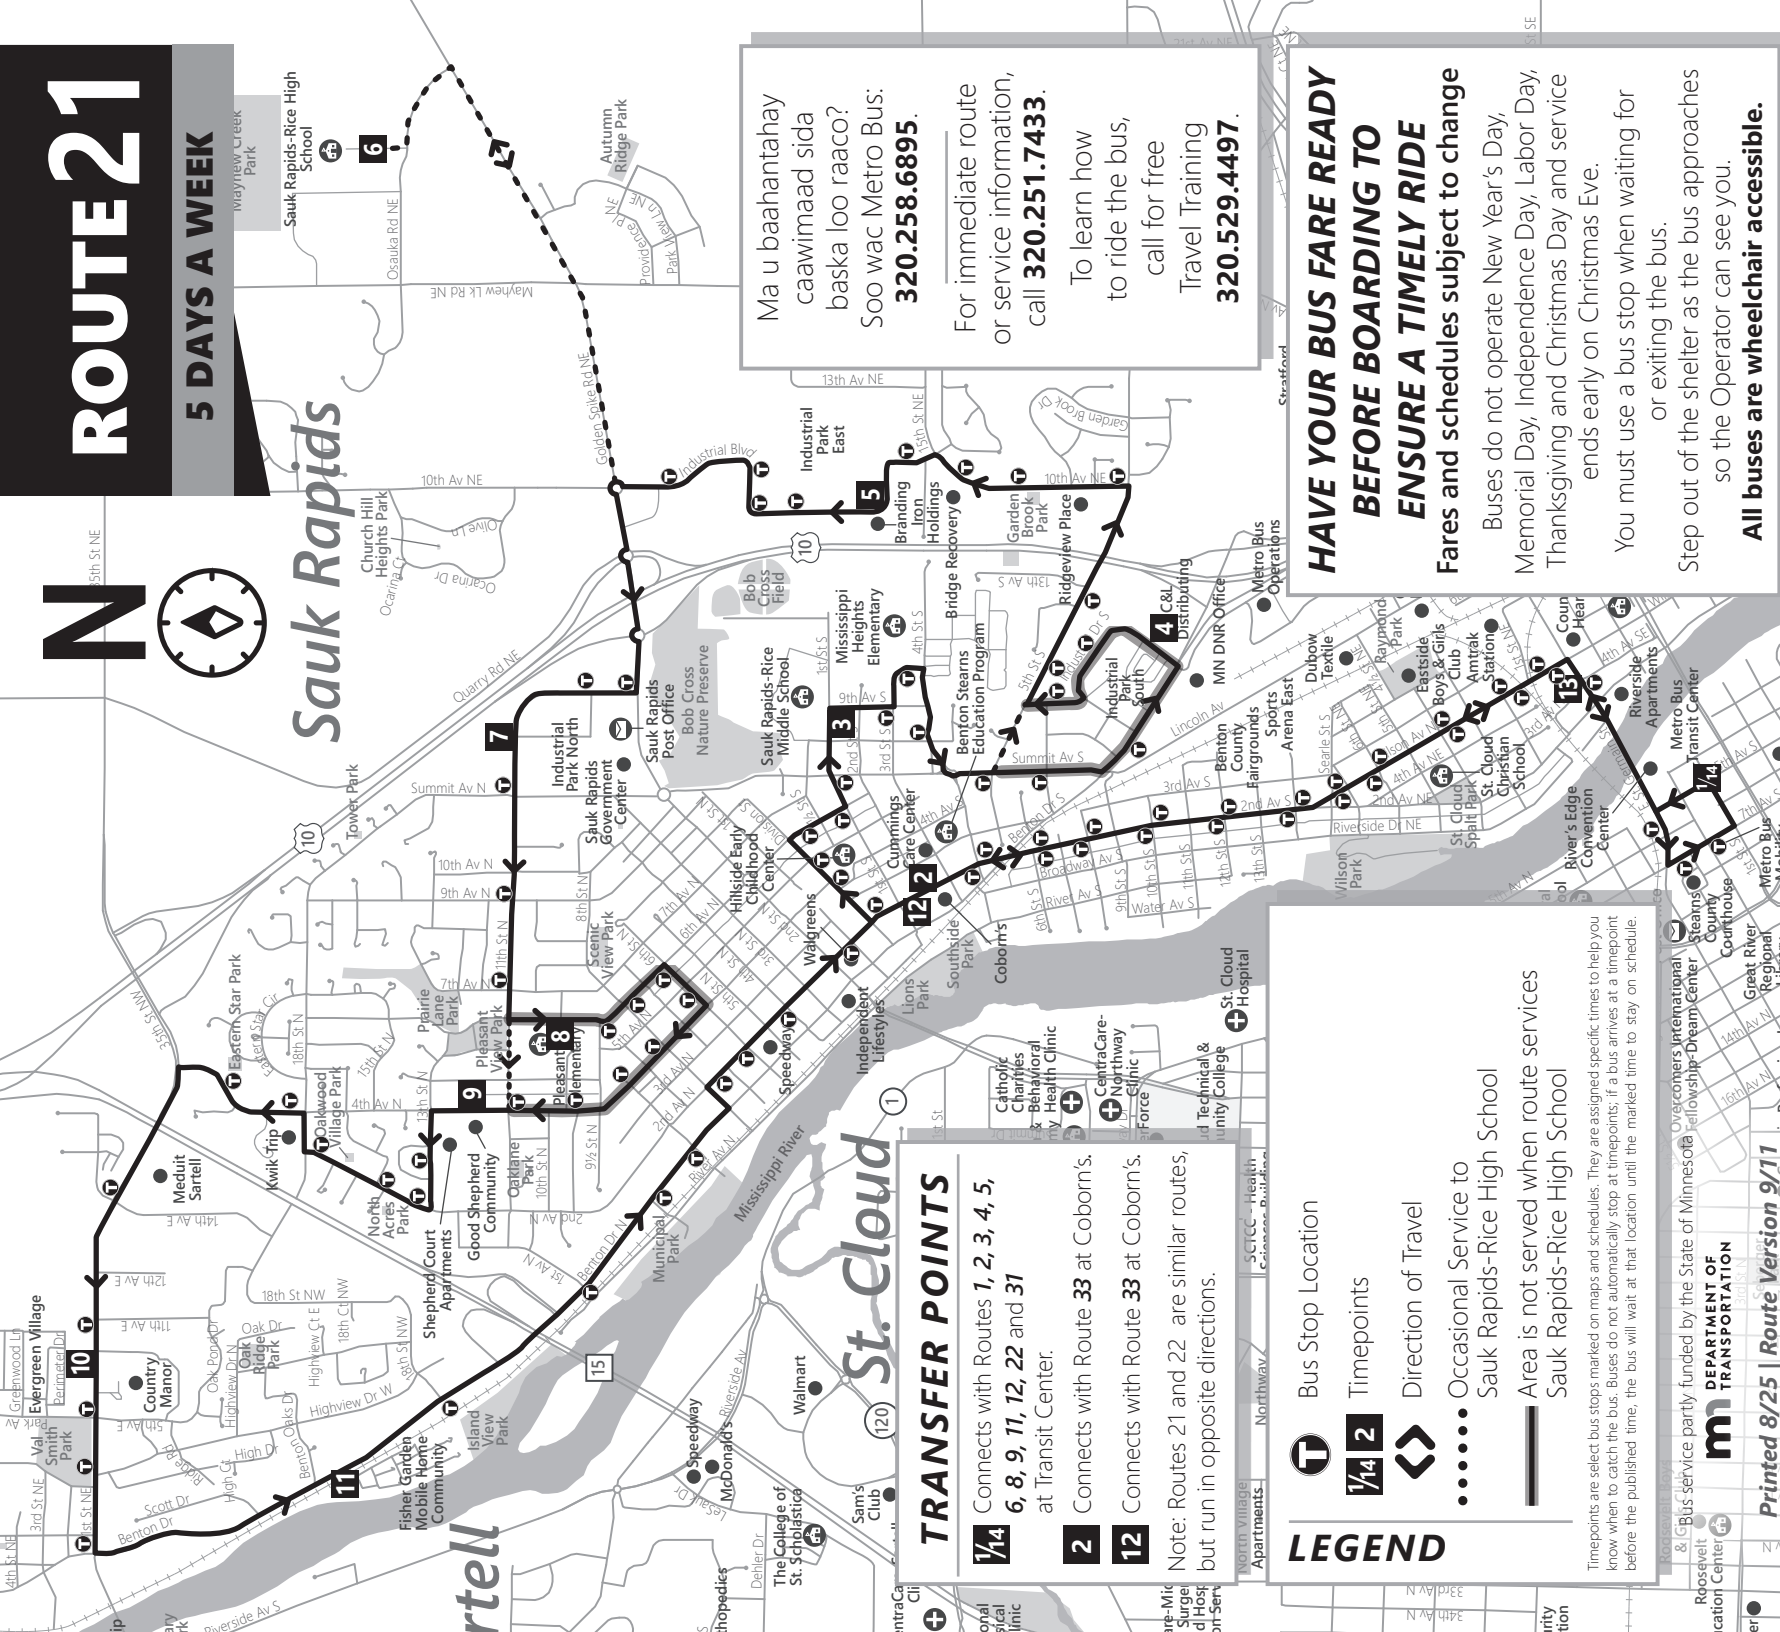

ROUTE 21

5 DAYS A WEEK

wayview creek Park

Sauk Rapids

Ma u baahantahay
caawimaad sida
baska loo raaco?
Soo wac Metro Bus:
320.258.6895

For immediate route
or service information,
call **320.251.7433**.

To learn how
to ride the bus,
call for free
Travel Training
320.529.4497.

HAVE YOUR BUS FARE READY BEFORE BOARDING TO ENSURE A TIMELY RIDE

Fares and schedules subject to change

Buses do not operate New Year's Day, Memorial Day, Independence Day, Labor Day, Thanksgiving and Christmas Day and service ends early on Christmas Eve.

You must use a bus stop when waiting for or exiting the bus.

Step out of the shelter as the bus approaches so the Operator can see you.

All buses are wheelchair accessible.

TRANSFER POINTS

1/14 Connects with Routes 1, 2, 3, 4, 5, 6, 8, 9, 11, 12, 22 and 31 at Transit Center.

2 Connects with Route 33 at Coborn's.

12 Connects with Route 33 at Coborn's.

Note: Routes 21 and 22 are similar routes, but run in opposite directions.

LEGEND

- Bus Stop Location
- Timepoints
- Direction of Travel
- Occasional Service to Sauk Rapids-Rice High School
- Area is not served when route services Sauk Rapids-Rice High School

Timepoints are select bus stops marked on maps and schedules. They are assigned specific times to help you know when to catch the bus. Buses do not automatically stop at timepoints; if a bus arrives at a timepoint before the published time, the bus will wait at that location until the marked time to stay on schedule.

ROUTE 21

MONDAY-FRIDAY

DEPART	Transit Center	Coborn's - Sauk Rapids	Sauk Rapids-Rice Middle School	Industrial Park South/C&L Distributing	Industrial Park East/Branding Iron Holdings	Sauk Rapids-Rice High School	Industrial Park North	Pleasantview School/6th Av N	Good Shepherd Community	Country Manor Sartell Campus	Fischer's Garden Mobile Home Community	Coborn's - Sauk Rapids	E St Germain St	ARRIVE	Transit Center
1	---	---	---	---	---	---	---	---	---	---	---	---	---	14	---
2	6:15	6:23	6:28	6:32	6:36	---	6:41	6:43	6:46	6:51	6:53	*6:01	6:05	6:12	6:05
3	7:15	7:23	7:28	7:32	7:33	7:38	7:43	---	7:46	7:51	7:53	6:56	7:05	7:12	7:05
4	8:15	8:23	8:28	8:32	8:36	---	8:41	8:43	8:46	8:51	8:53	7:56	8:05	8:12	8:05
5	9:15	9:23	9:28	9:32	9:36	---	9:41	9:43	9:46	9:51	9:53	8:56	9:05	9:12	9:05
6	10:15	10:23	10:28	10:32	10:36	---	10:41	10:43	10:46	10:51	10:53	9:56	10:05	10:12	10:05
7	11:15	11:23	11:28	11:32	11:33	11:38	11:43	---	11:46	11:51	11:53	10:56	11:05	11:12	11:05
8	12:15	12:23	12:28	12:32	12:36	---	12:41	12:43	12:46	12:51	12:53	11:56	12:05	12:12	12:05
9	1:15	1:23	1:28	1:32	1:36	---	1:41	1:43	1:46	1:51	1:53	1:56	2:05	2:12	2:05
10	2:15	2:23	2:28	2:32	2:36	---	2:41	2:43	2:46	2:51	2:53	2:56	3:05	3:12	3:05
11	3:15	3:23	3:28	3:32	3:33	3:38	3:43	---	3:46	3:51	3:53	3:56	4:05	4:12	4:05
12	4:15	4:23	4:28	4:32	4:36	---	4:41	4:43	4:46	4:51	4:53	4:56	5:05	5:12	5:05
13	5:15	5:23	5:28	5:32	5:36	---	5:41	5:43	5:46	5:51	5:53	5:56	6:05	6:12	6:05

Numbers indicate Timepoints and correspond with times and stops on the included Map. If your stop is between timepoints, use the time given for the timepoint before your stop to avoid missing the bus.