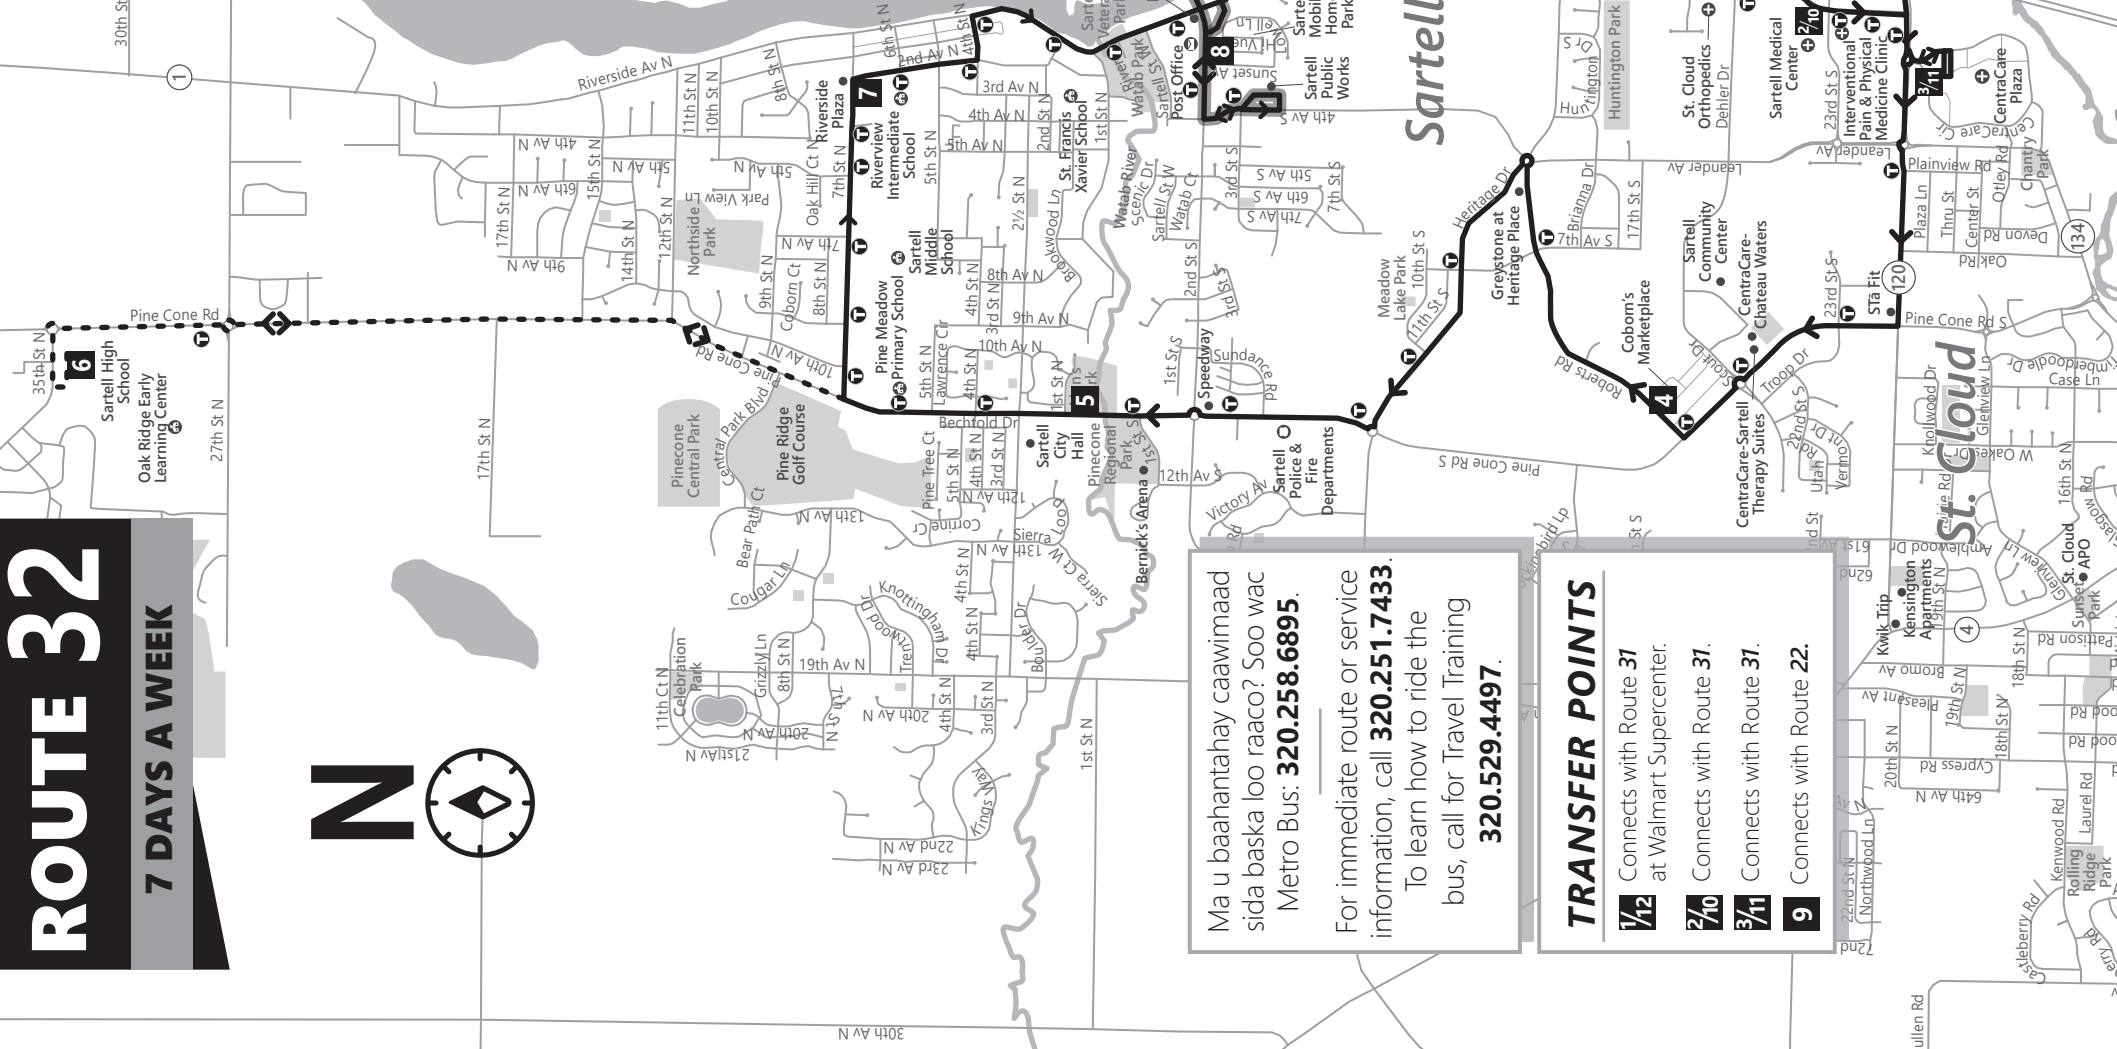

You must use a bus stop when waiting for or exiting the bus.
Step out of the shelter as the bus approaches so the Operator can see you.

All buses are wheelchair accessible.

ROUTE 32

7 DAYS A WEEK

N

LEGEND

- T** Bus Stop Location
- 1/12 4** Timepoints
- ↔** Direction of Travel
- ⋯** Occasional Service to Sartell High School
- Area is not served when route services Sartell High School

Timepoints are select bus stops marked on maps and schedules. They are assigned specific times to help you know when to catch the bus. Buses do not automatically stop at timepoints, if a bus arrives at a timepoint before the published time, the bus will wait at that location until the marked time to stay on schedule.

TRANSFER POINTS

- 1/12** Connects with Route 37 at Walmart Supercenter.
- 2/40** Connects with Route 37.
- 3/11** Connects with Route 37.
- 9** Connects with Route 22.

Sauk Rapids

Sartell

St. Cloud

Bus service partly funded by the State of Minnesota

Printed 4/23 | Route Version 2/23