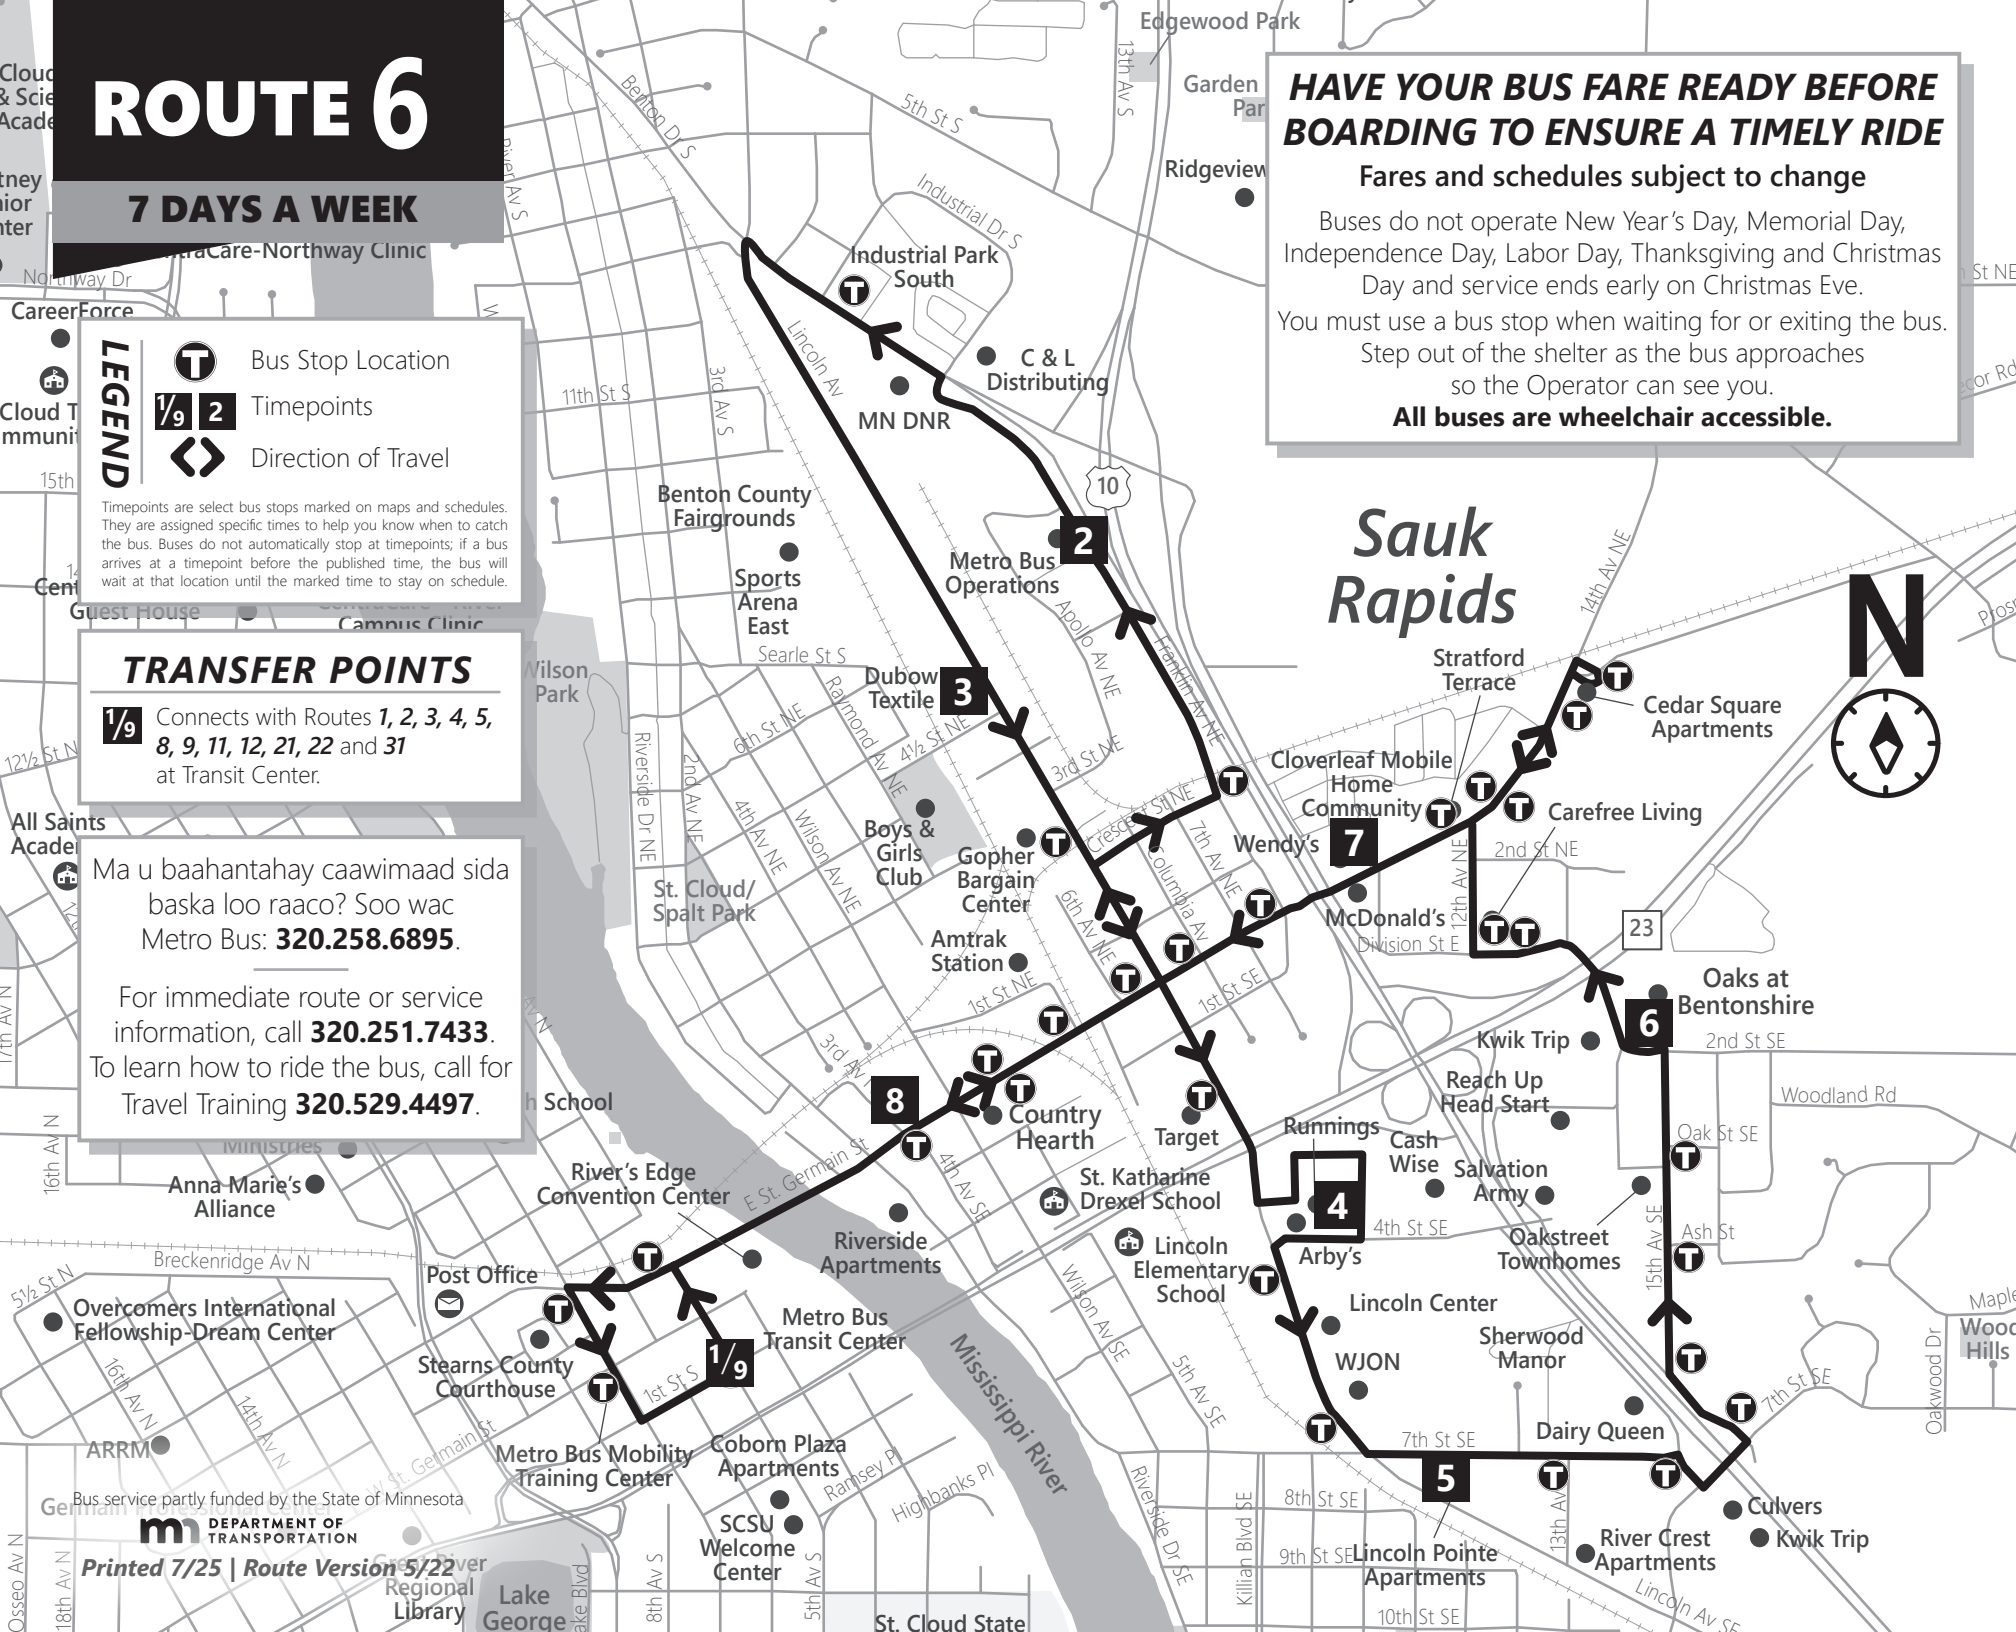

ROUTE 6

7 DAYS A WEEK

LEGEND

- Bus Stop Location
- Timepoints
- Direction of Travel

Timepoints are select bus stops marked on maps and schedules. They are assigned specific times to help you know when to catch the bus. Buses do not automatically stop at timepoints; if a bus arrives at a timepoint before the published time, the bus will wait at that location until the marked time to stay on schedule.

TRANSFER POINTS

- Connects with Routes 1, 2, 3, 4, 5, 8, 9, 11, 12, 21, 22 and 31 at Transit Center.

Ma u baahantahay caawimaad sida baska loo raaco? Soo wac Metro Bus: **320.258.6895**.

For immediate route or service information, call **320.251.7433**. To learn how to ride the bus, call for Travel Training **320.529.4497**.

HAVE YOUR BUS FARE READY BEFORE BOARDING TO ENSURE A TIMELY RIDE

Fares and schedules subject to change

Buses do not operate New Year's Day, Memorial Day, Independence Day, Labor Day, Thanksgiving and Christmas Day and service ends early on Christmas Eve.

You must use a bus stop when waiting for or exiting the bus. Step out of the shelter as the bus approaches so the Operator can see you.

All buses are wheelchair accessible.