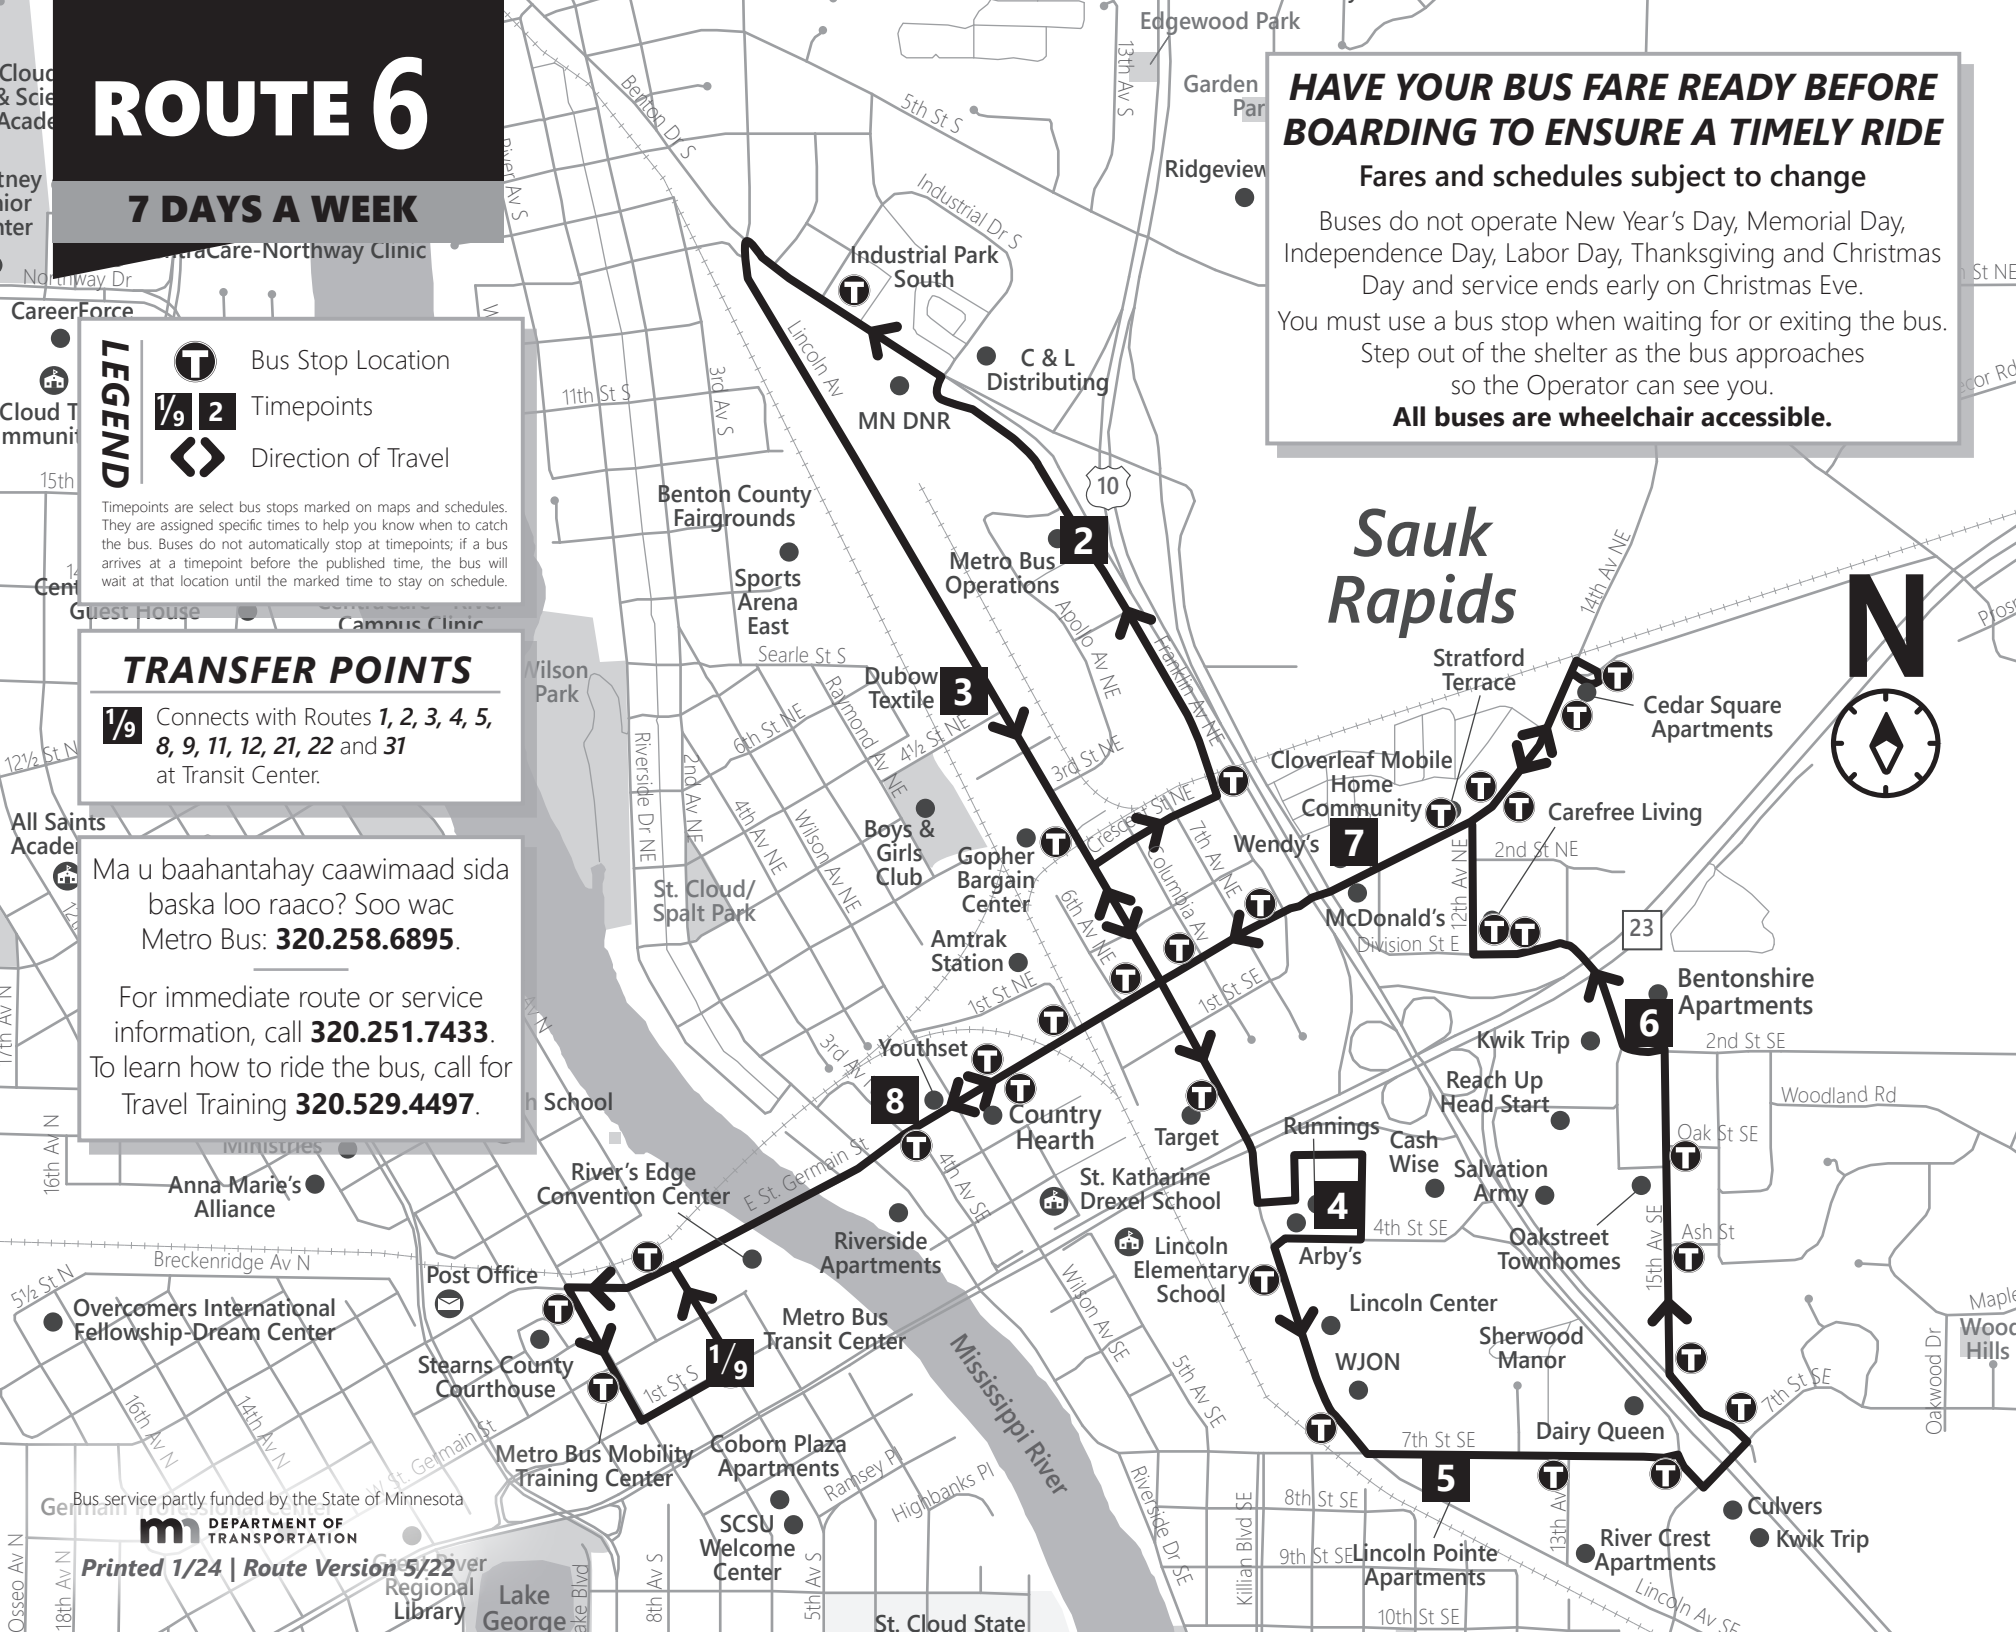

ROUTE 6

7 DAYS A WEEK

1. **LEGEND**
2. Bus Stop Location
   - Timepoints
   - Direction of Travel

Timepoints are select bus stops marked on maps and schedules. They are assigned specific times to help you know when to catch the bus. Buses do not automatically stop at timepoints; if a bus arrives at a timepoint before the published time, the bus will wait at that location until the marked time to stay on schedule.

TRANSFER POINTS

Connects with Routes 1, 2, 3, 4, 5, 8, 9, 11, 12, 21, 22 and 31 at Transit Center.

Ma u baahantahay caawimaad sida baska loo raaco? Soo wac Metro Bus: **320.258.6895**.

For immediate route or service information, call **320.251.7433**. To learn how to ride the bus, call for Travel Training **320.529.4497**.

HAVE YOUR BUS FARE READY BEFORE BOARDING TO ENSURE A TIMELY RIDE

Fares and schedules subject to change

Buses do not operate New Year's Day, Memorial Day, Independence Day, Labor Day, Thanksgiving and Christmas Day and service ends early on Christmas Eve.

You must use a bus stop when waiting for or exiting the bus. Step out of the shelter as the bus approaches so the Operator can see you.

All buses are wheelchair accessible.

Bus service partly funded by the State of Minnesota

Printed 1/24 | Route Version 5/22

Regional Library

Lake George

SCSU Welcome Center

St. Cloud State