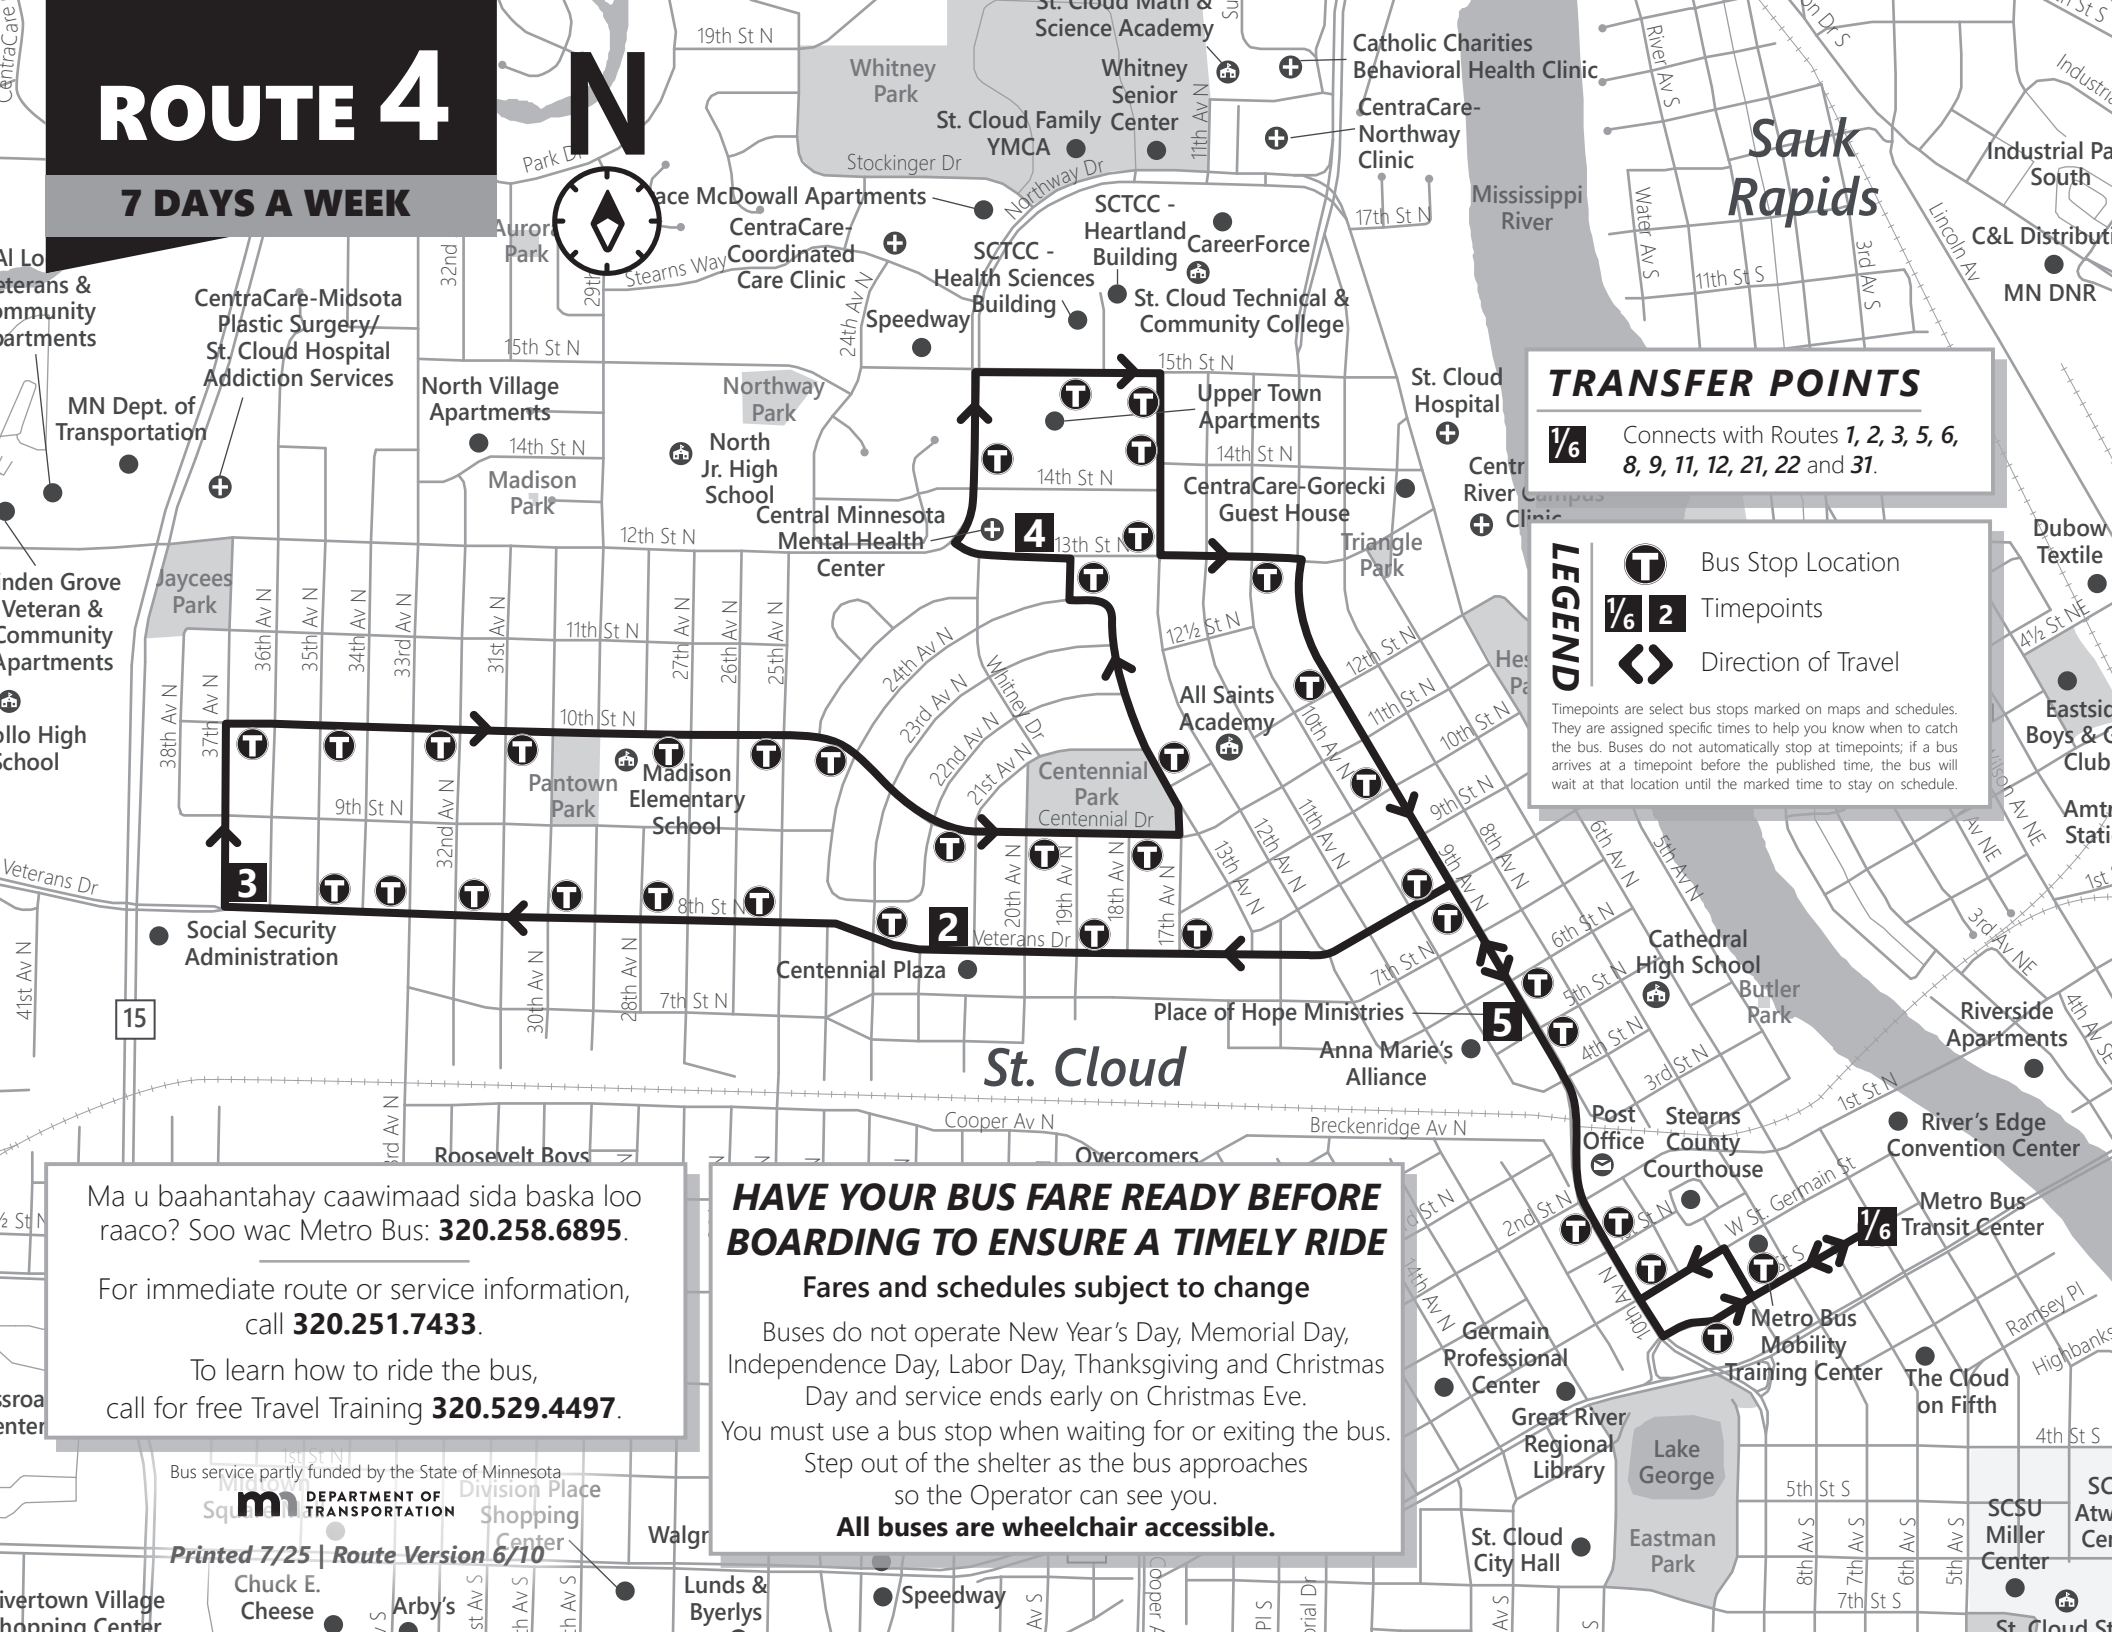

ROUTE 4

MONDAY-FRIDAY

	DEPART Transit Center	Centennial Plaza	37th Av N/ Veterans Dr	Central MN Mental Health Center	9th Av/ 5th St N	ARRIVE Transit Center
	Numbers indicate Timepoints and correspond with times and stops on the included Map. <i>If your stop is between timepoints, use the time given for the timepoint before your stop to avoid missing the bus.</i>					
	1	2	3	4	5	6
	5:45	5:50	5:54	6:01	6:07	6:12
	6:45	6:50	6:54	7:01	7:07	7:12
	7:45	7:50	7:54	8:01	8:07	8:12
	8:45	8:50	8:54	9:01	9:07	9:12
	9:45	9:50	9:54	10:01	10:07	10:12
	10:45	10:50	10:54	11:01	11:07	11:12
	11:45	11:50	11:54	12:01	12:07	12:12
	12:45	12:50	12:54	1:01	1:07	1:12
	1:45	1:50	1:54	2:01	2:07	2:12
	2:45	2:50	2:54	3:01	3:07	3:12
	3:45	3:50	3:54	4:01	4:07	4:12
	4:45	4:50	4:54	5:01	5:07	5:12
	5:45	5:50	5:54	6:01	6:07	6:12
	6:45	6:50	6:54	7:01	7:07	7:12
	7:45	7:50	7:54	8:01	8:07	8:12
	8:45	8:50	8:54	9:01	9:07	9:12
	SATURDAY & SUNDAY					
	7:45	7:50	7:54	8:01	8:07	8:12
	8:45	8:50	8:54	9:01	9:07	9:12
	9:45	9:50	9:54	10:01	10:07	10:12
	10:45	10:50	10:54	11:01	11:07	11:12
	11:45	11:50	11:54	12:01	12:07	12:12
	12:45	12:50	12:54	1:01	1:07	1:12
	1:45	1:50	1:54	2:01	2:07	2:12
	2:45	2:50	2:54	3:01	3:07	3:12
	3:45	3:50	3:54	4:01	4:07	4:12
	4:45	4:50	4:54	5:01	5:07	5:12
	5:45	5:50	5:54	6:01	6:07	6:12

320.251.7433

ridemetrobust.com

@StCloudMetroBus

@scmetrobus

ROUTE 4

7 DAYS A WEEK

TRANSFER POINTS
1/6 Connects with Routes 1, 2, 3, 5, 6, 8, 9, 11, 12, 21, 22 and 31.

LEGEND

- Bus Stop Location
- Timepoints
- Direction of Travel

Timepoints are select bus stops marked on maps and schedules. They are assigned specific times to help you know when to catch the bus. Buses do not automatically stop at timepoints; if a bus arrives at a timepoint before the published time, the bus will wait at that location until the marked time to stay on schedule.