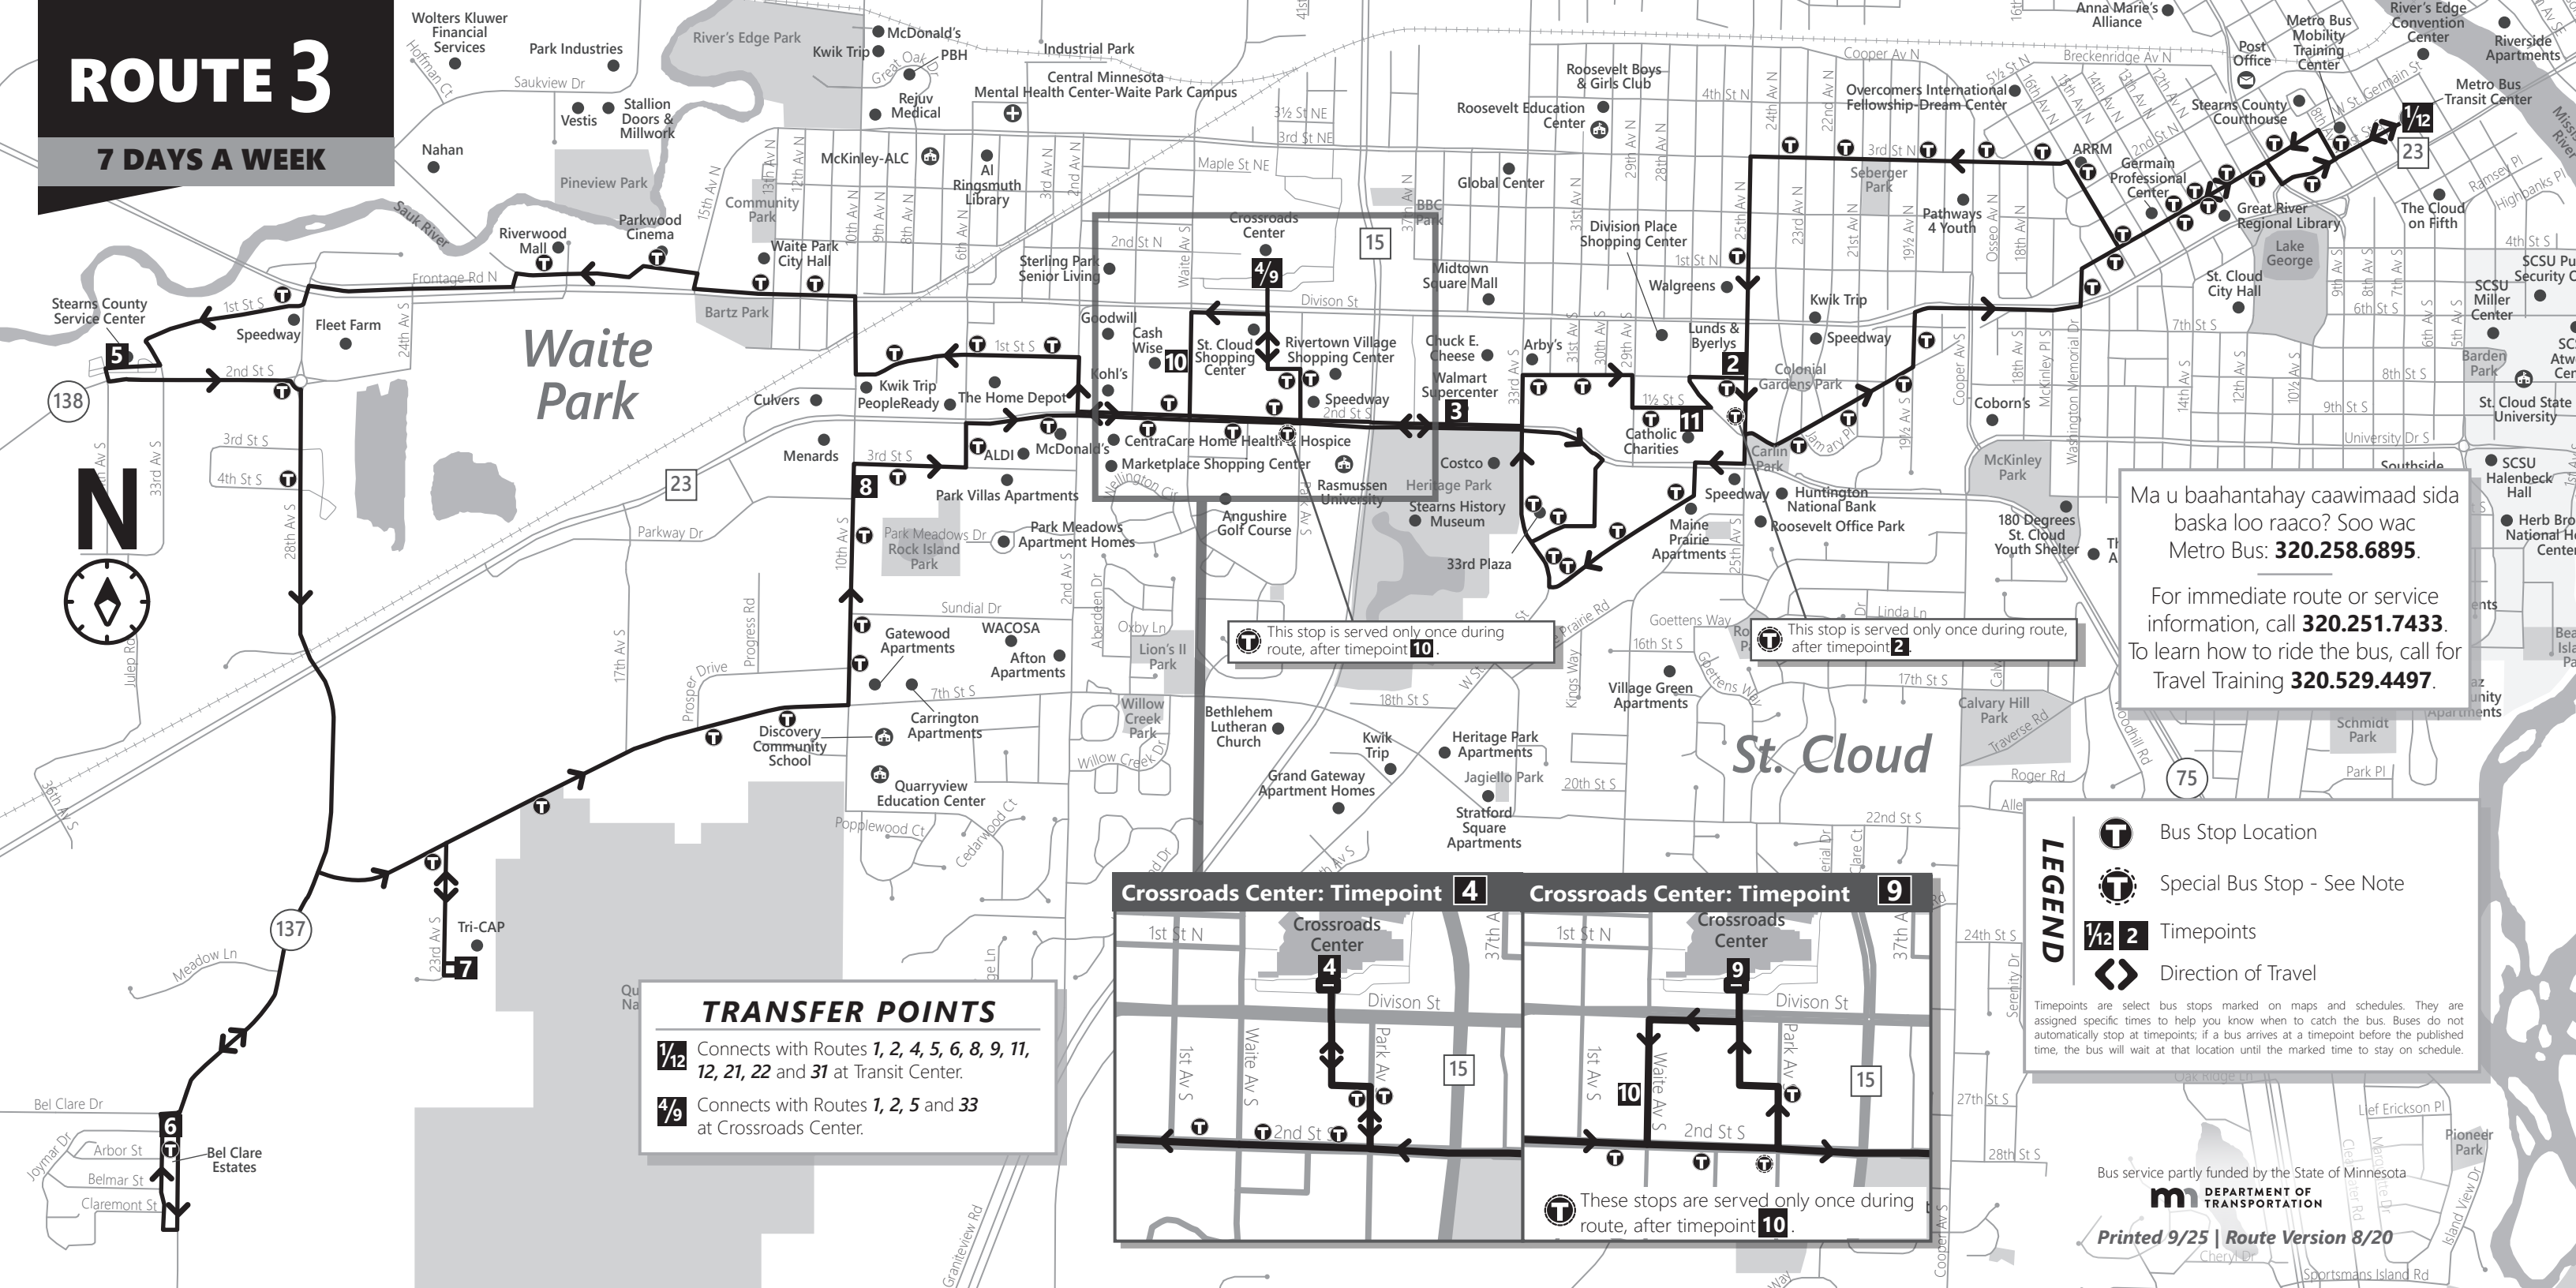

ROUTE 3

7 DAYS A WEEK

138

23

Waite Park

St. Cloud

75

137

TRANSFER POINTS

- 1/12** Connects with Routes 1, 2, 4, 5, 6, 8, 9, 11, 12, 21, 22 and 31 at Transit Center.
- 4/9** Connects with Routes 1, 2, 5 and 33 at Crossroads Center.

Crossroads Center: Timepoint 4

Crossroads Center: Timepoint 9

T These stops are served only once during route, after timepoint 10.

Ma u baahantahay caawimaad sida baska loo raaco? Soo wac Metro Bus: **320.258.6895**.

For immediate route or service information, call **320.251.7433**. To learn how to ride the bus, call for Travel Training **320.529.4497**.

LEGEND

- T** Bus Stop Location
- T** Special Bus Stop - See Note
- 1/12 2** Timepoints
- ↔** Direction of Travel

Timepoints are select bus stops marked on maps and schedules. They are assigned specific times to help you know when to catch the bus. Buses do not automatically stop at timepoints; if a bus arrives at a timepoint before the published time, the bus will wait at that location until the marked time to stay on schedule.