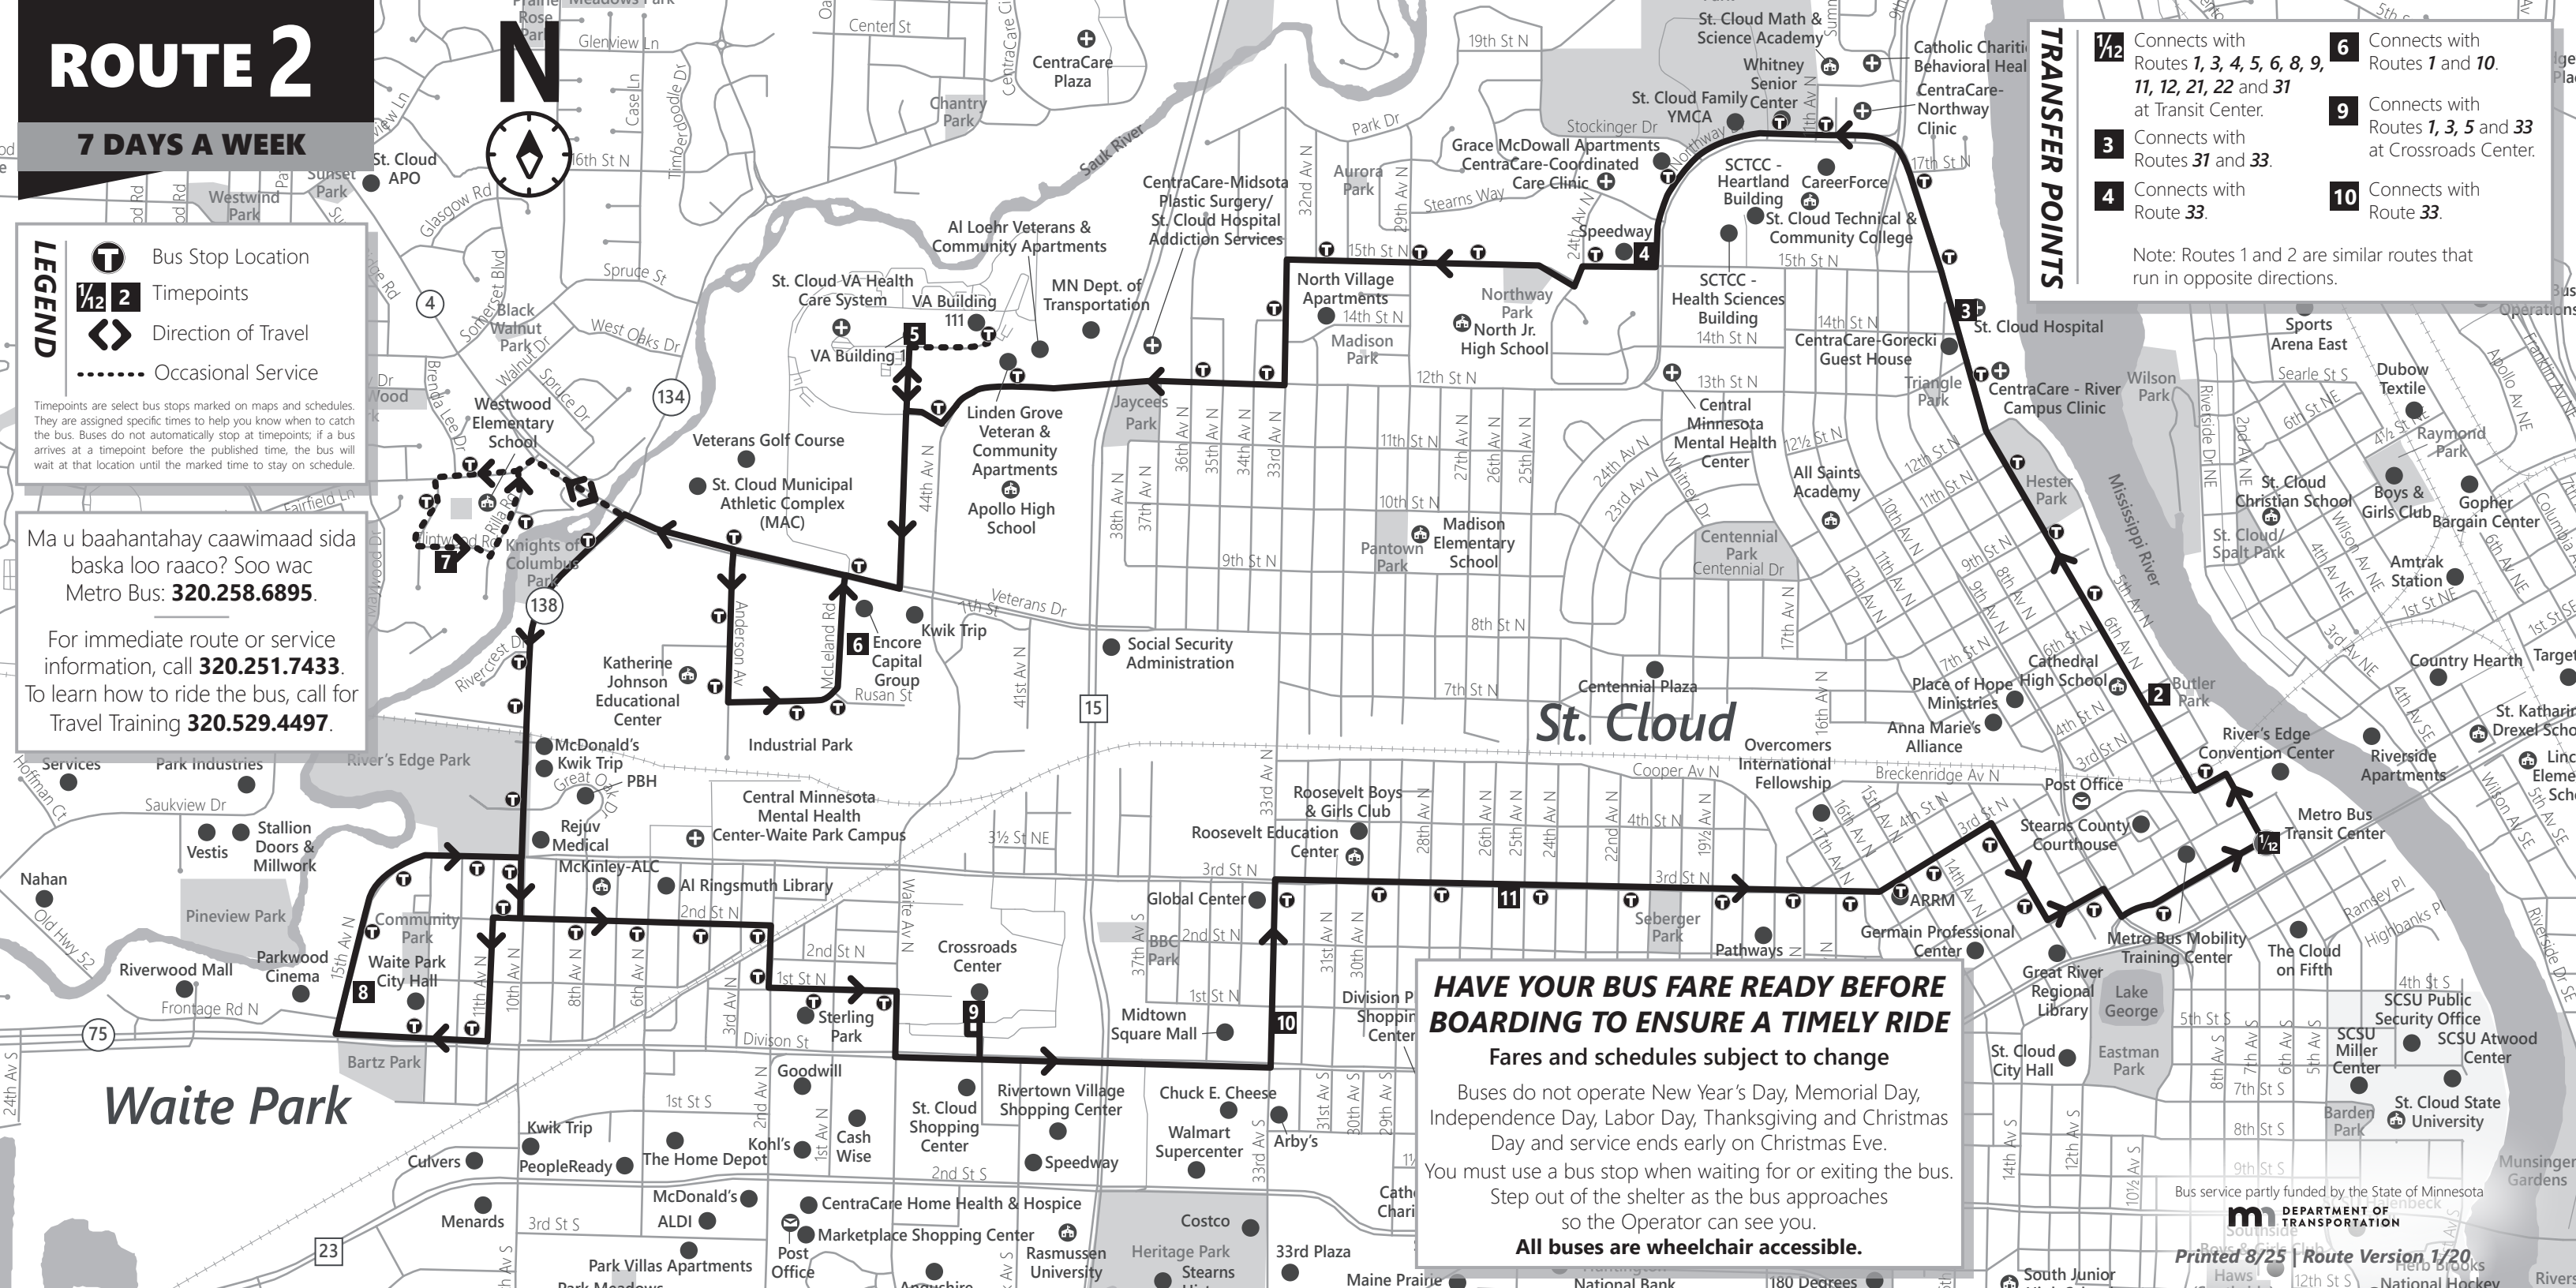

ROUTE 2

7 DAYS A WEEK

LEGEND

- Bus Stop Location
- Timepoints
- Direction of Travel
- Occasional Service

Timepoints are select bus stops marked on maps and schedules. They are assigned specific times to help you know when to catch the bus. Buses do not automatically stop at timepoints; if a bus arrives at a timepoint before the published time, the bus will wait at that location until the marked time to stay on schedule.

Ma u baahantahay caawimaad sida baska loo raaco? Soo wac Metro Bus: **320.258.6895**.

For immediate route or service information, call **320.251.7433**. To learn how to ride the bus, call for Travel Training **320.529.4497**.

TRANSFER POINTS

- **1/2** Connects with Routes 1, 3, 4, 5, 6, 8, 9, 11, 12, 21, 22 and 31 at Transit Center.
- **3** Connects with Routes 31 and 33.
- **4** Connects with Route 33.
- **6** Connects with Routes 1 and 10.
- **9** Connects with Routes 1, 3, 5 and 33 at Crossroads Center.
- **10** Connects with Route 33.

Note: Routes 1 and 2 are similar routes that run in opposite directions.

HAVE YOUR BUS FARE READY BEFORE BOARDING TO ENSURE A TIMELY RIDE

Fares and schedules subject to change

Buses do not operate New Year's Day, Memorial Day, Independence Day, Labor Day, Thanksgiving and Christmas Day and service ends early on Christmas Eve. You must use a bus stop when waiting for or exiting the bus. Step out of the shelter as the bus approaches so the Operator can see you.

All buses are wheelchair accessible.

Printed 8/25 | Route Version 1/20