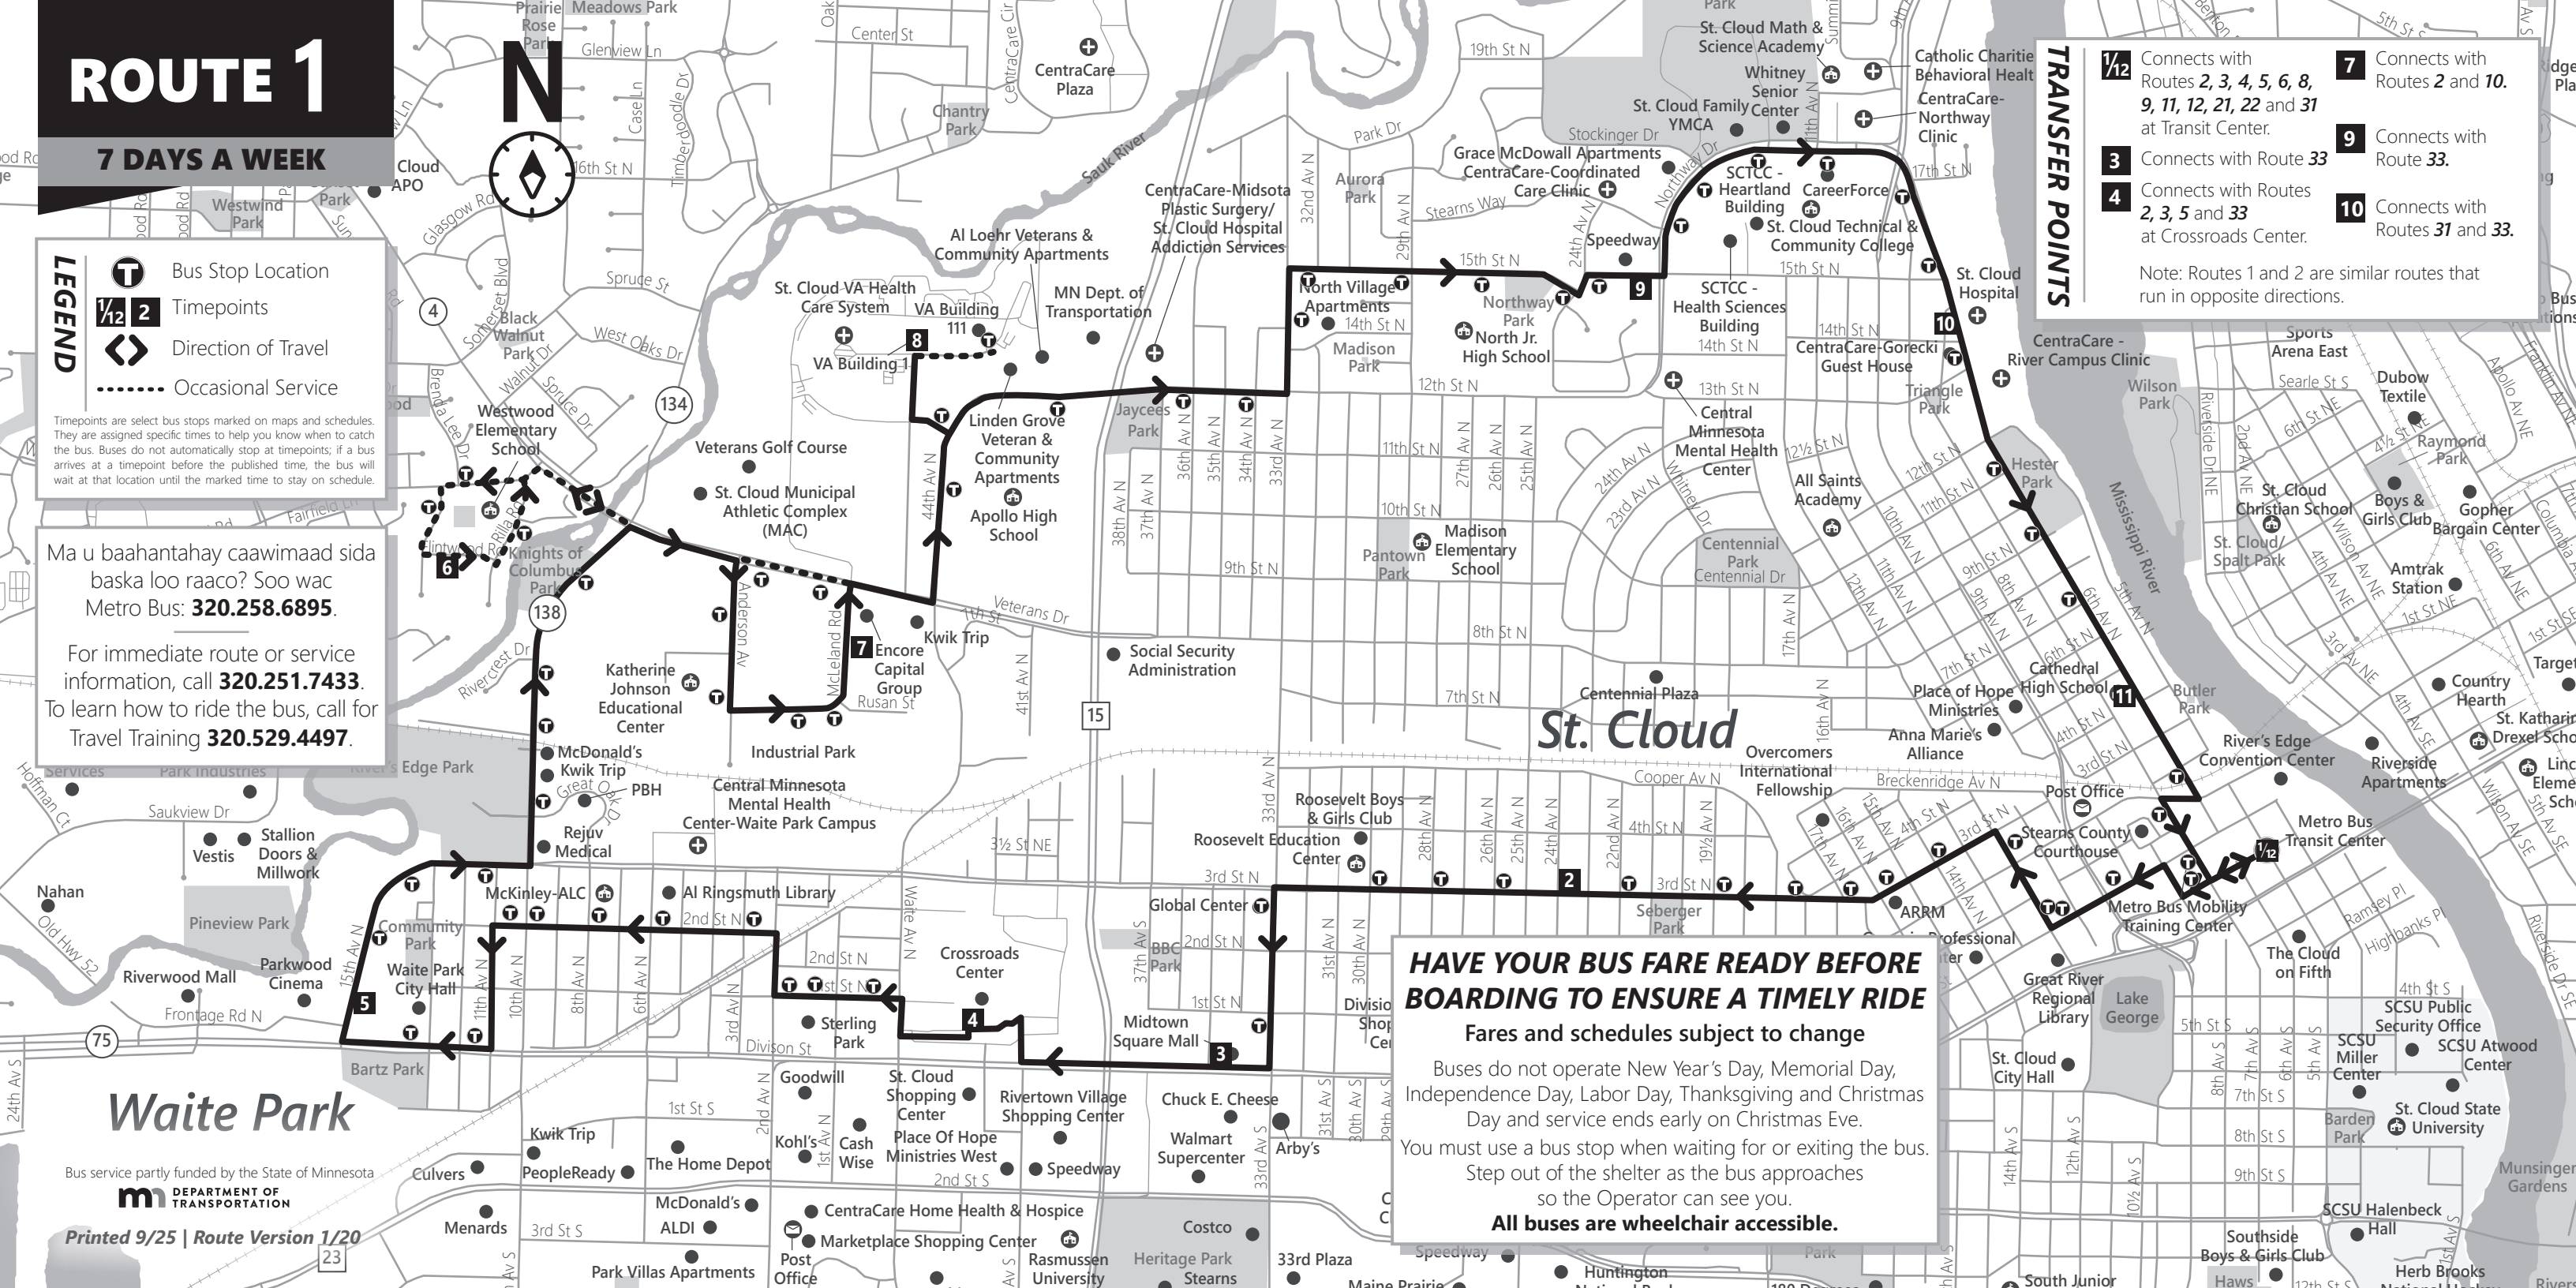

ROUTE 1

7 DAYS A WEEK

1. **LEGEND**
2. Bus Stop Location
   - Timepoints
   - Direction of Travel
   - Occasional Service

Timepoints are select bus stops marked on maps and schedules. They are assigned specific times to help you know when to catch the bus. Buses do not automatically stop at timepoints; if a bus arrives at a timepoint before the published time, the bus will wait at that location until the marked time to stay on schedule.

Ma u baahantahay caawimaad sida baska loo raaco? Soo wac Metro Bus: **320.258.6895**.

For immediate route or service information, call **320.251.7433**. To learn how to ride the bus, call for Travel Training **320.529.4497**.

TRANSFER POINTS

- **1/12** Connects with Routes **2, 3, 4, 5, 6, 8, 9, 11, 12, 21, 22** and **31** at Transit Center.
- **3** Connects with Route **33**
- **4** Connects with Routes **2, 3, 5** and **33** at Crossroads Center.
- **7** Connects with Routes **2** and **10**.
- **9** Connects with Route **33**.
- **10** Connects with Routes **31** and **33**.

Note: Routes 1 and 2 are similar routes that run in opposite directions.

HAVE YOUR BUS FARE READY BEFORE BOARDING TO ENSURE A TIMELY RIDE

Fares and schedules subject to change

Buses do not operate New Year's Day, Memorial Day, Independence Day, Labor Day, Thanksgiving and Christmas Day and service ends early on Christmas Eve. You must use a bus stop when waiting for or exiting the bus. Step out of the shelter as the bus approaches so the Operator can see you.

All buses are wheelchair accessible.

Waite Park

Bus service partly funded by the State of Minnesota
DEPARTMENT OF TRANSPORTATION