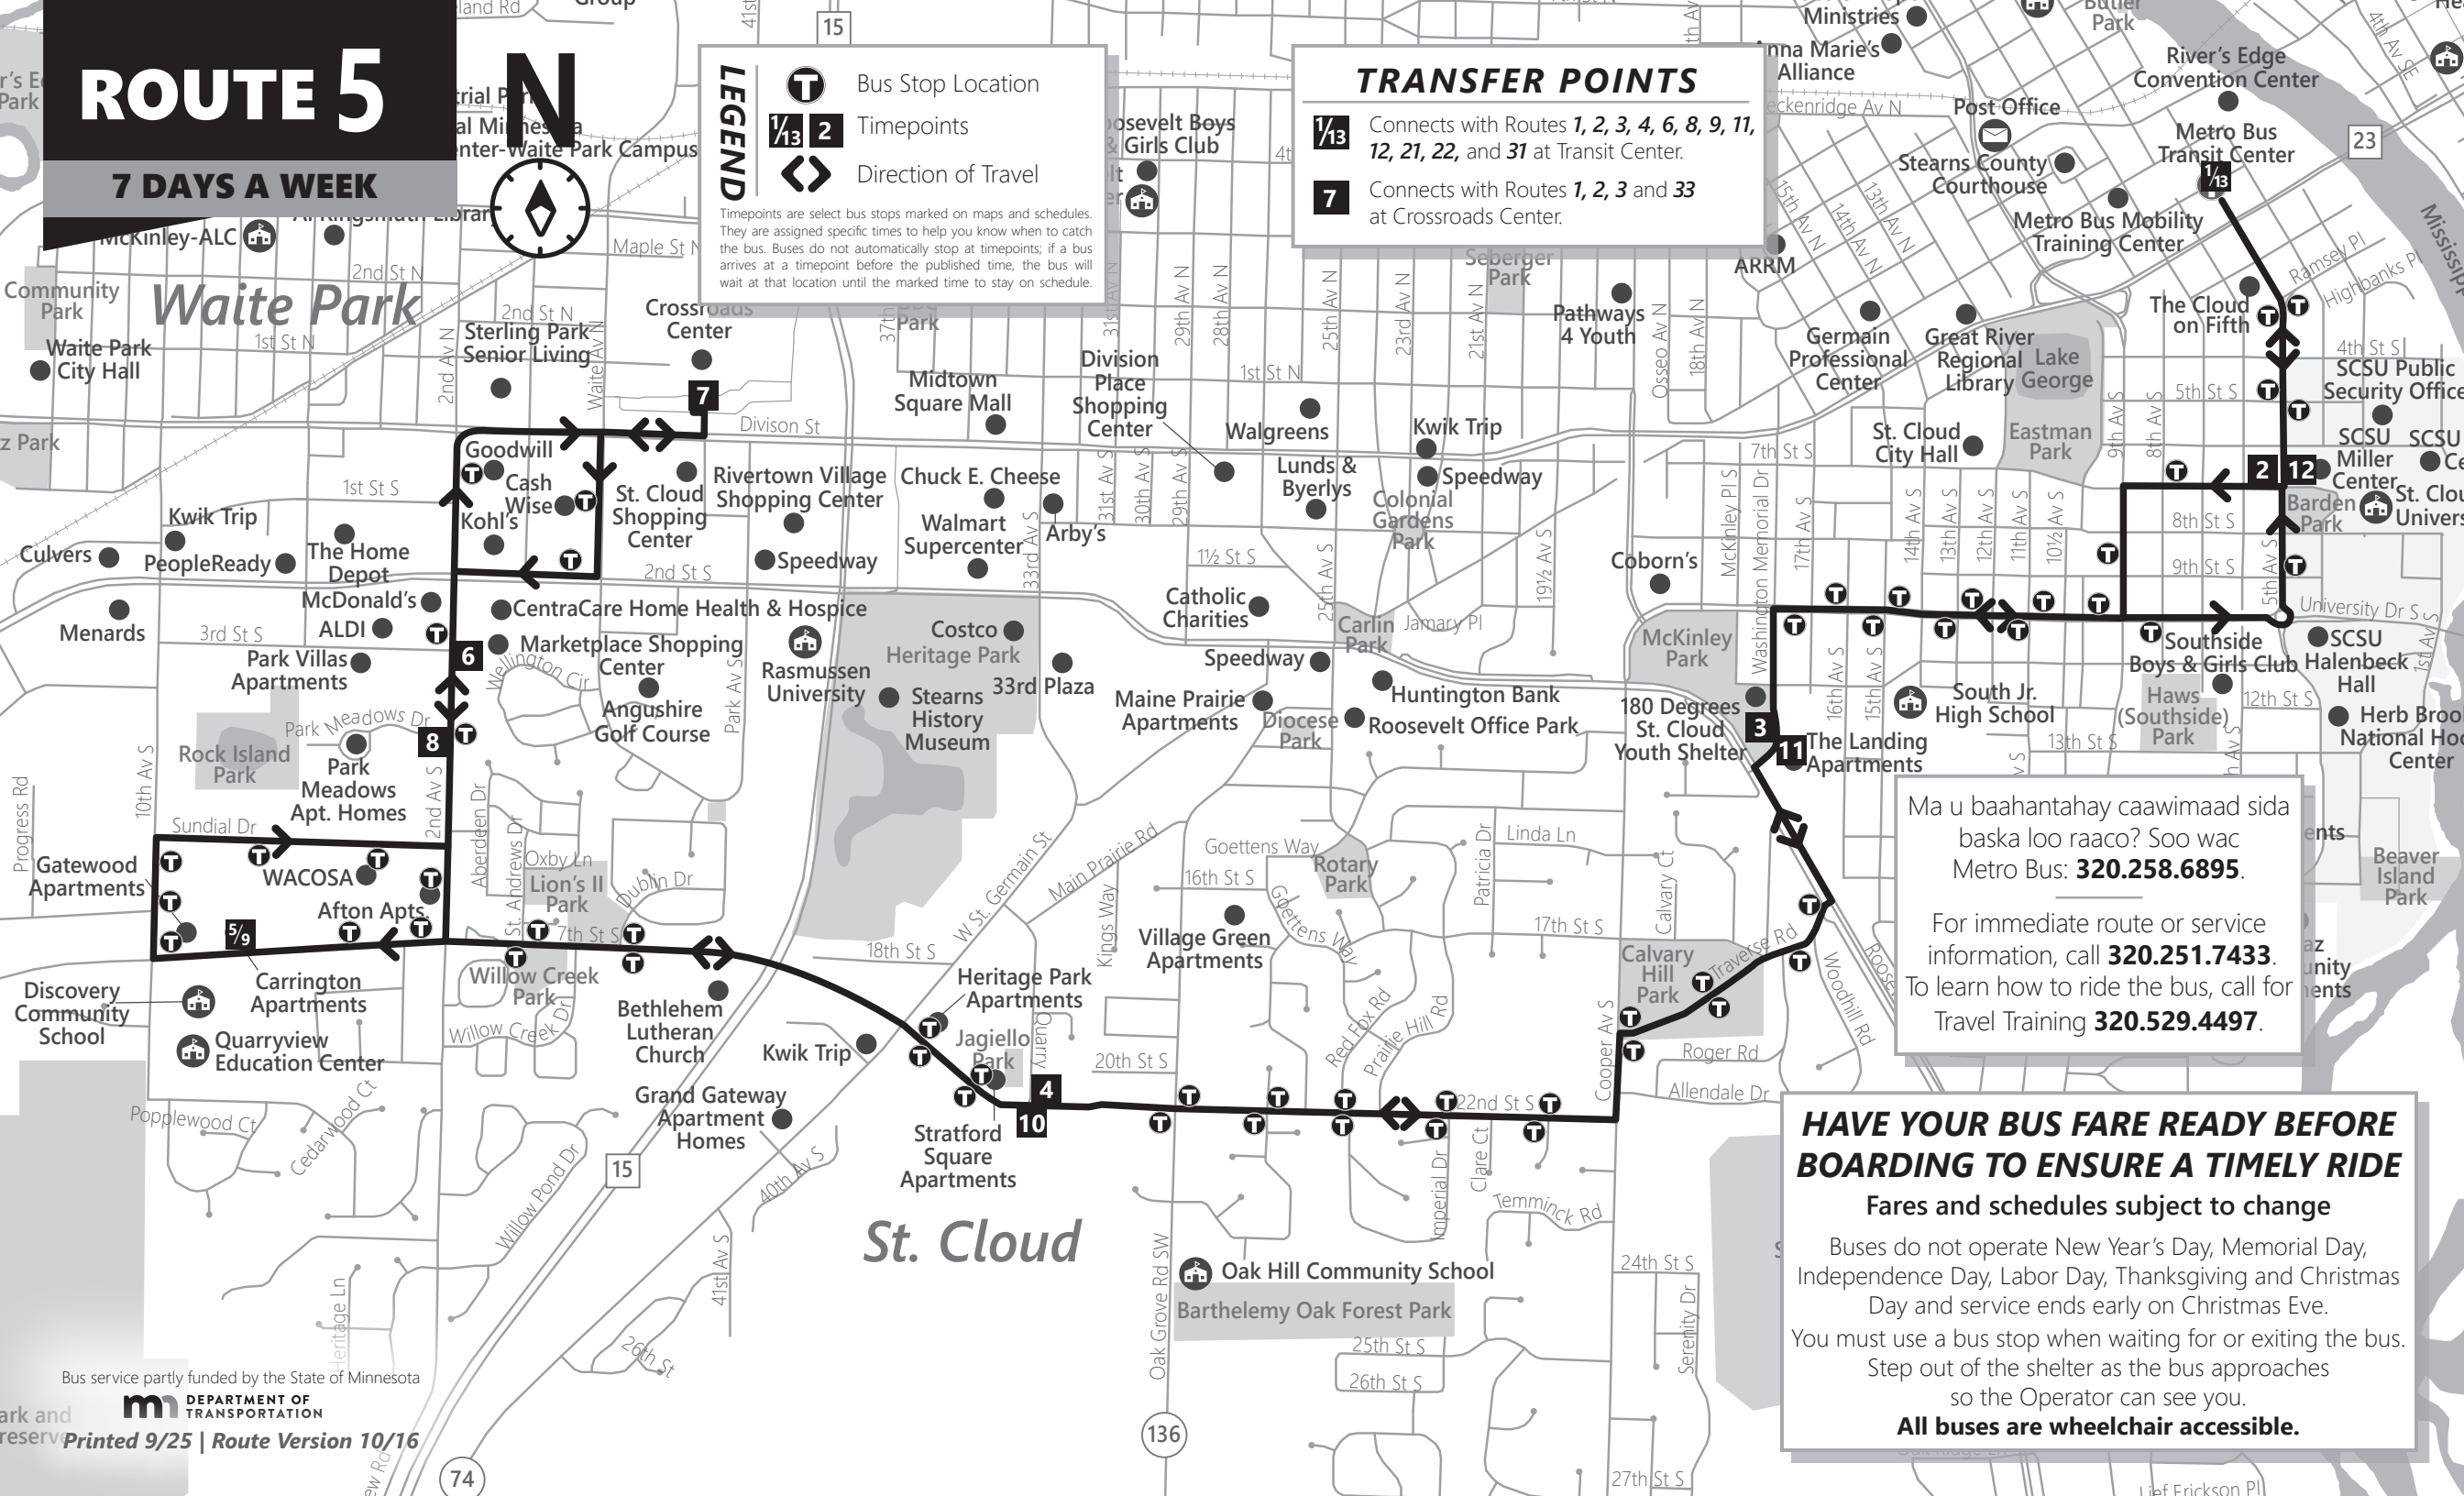

HOURLY

Numbers indicate Timepoints and correspond with times and stops on the included map. If your stop is between timepoints, use the time given for the timepoint before your stop to avoid missing the bus.

320.251.7433

ridemetrobus.com

@StCloudMetroBus @scmetrobus

ROUTE 5

7 DAYS A WEEK

- LEGEND**
- Bus Stop Location
 - Timepoints
 - Direction of Travel

Timepoints are select bus stops marked on maps and schedules. They are assigned specific times to help you know when to catch the bus. Buses do not automatically stop at timepoints; if a bus arrives at a timepoint before the published time, the bus will wait at that location until the marked time to stay on schedule.

TRANSFER POINTS

- Connects with Routes 1, 2, 3, 4, 6, 8, 9, 11, 12, 21, 22, and 31 at Transit Center.
- Connects with Routes 1, 2, 3 and 33 at Crossroads Center.

Ma u baahantahay caawimaad sida baska loo raaco? Soo wac Metro Bus: **320.258.6895**.
 For immediate route or service information, call **320.251.7433**.
 To learn how to ride the bus, call for Travel Training **320.529.4497**.