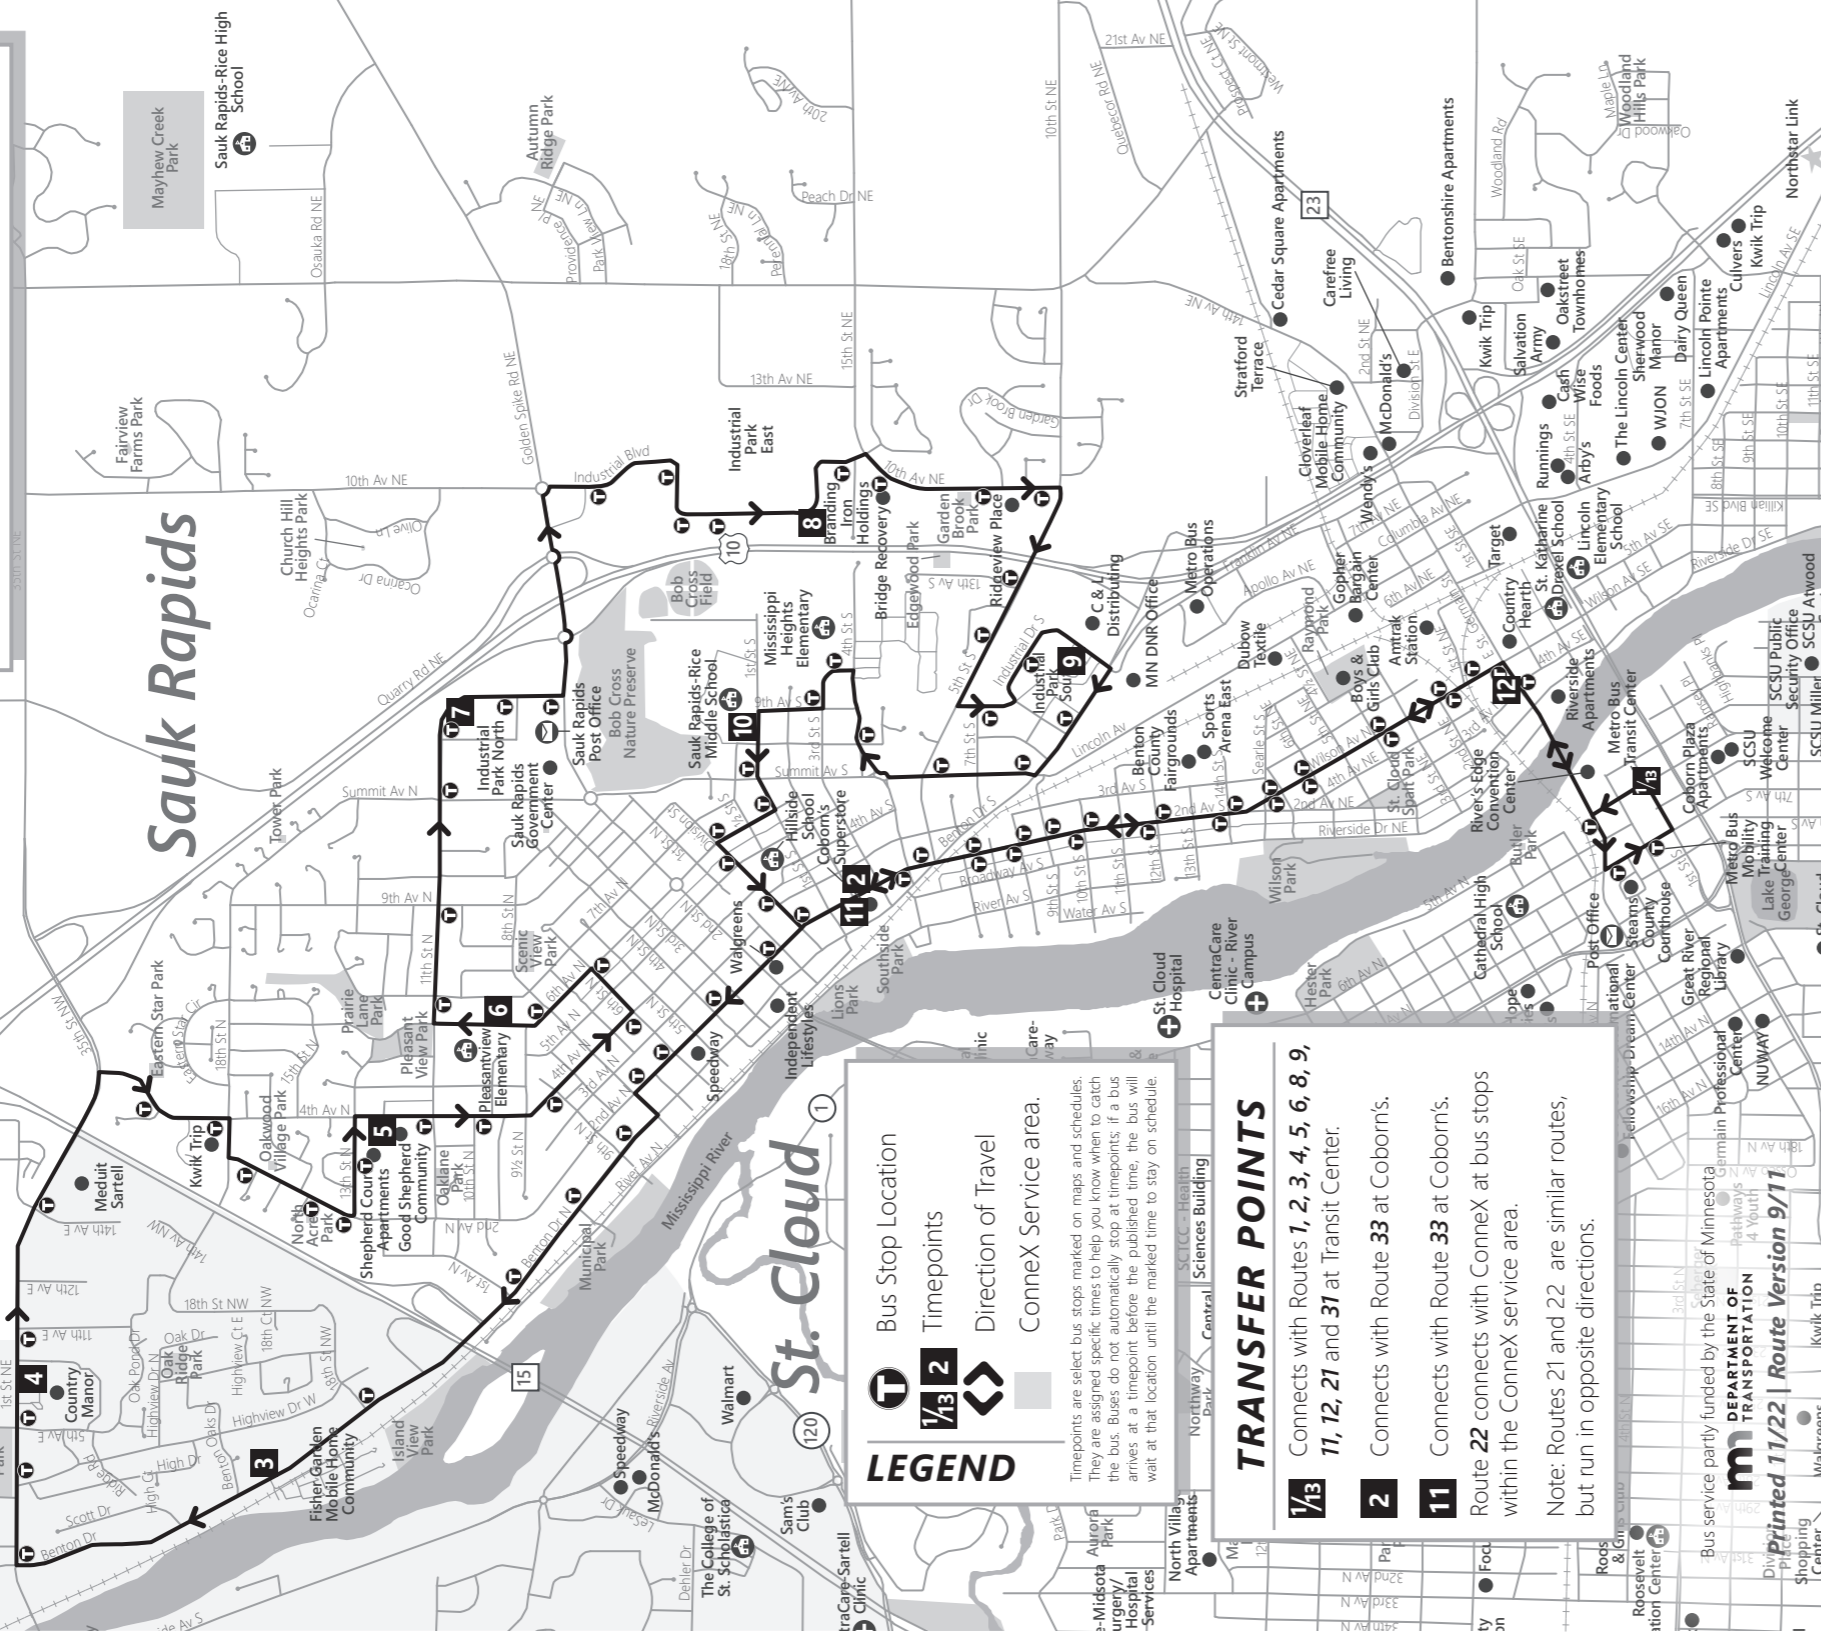

Numbers indicate Timepoints and correspond with times and stops on the included Map. If your stop is between timepoints, use the time given for the timepoint before your stop to avoid missing the bus.													
1	2	3	4	5	6	7	8	9	10	11	12	13	14
6:15	6:23	6:28	6:32	6:36	---	6:41	6:43	6:46	6:51	6:53	*6:01	6:05	6:12
7:15	7:23	7:28	---	7:33	7:38	7:43	---	7:46	7:51	7:53	6:56	7:05	7:12
8:15	8:23	8:28	8:32	8:36	---	8:41	8:43	8:46	8:51	8:53	7:56	8:05	8:12
9:15	9:23	9:28	9:32	9:36	---	9:41	9:43	9:46	9:51	9:53	8:56	9:05	9:12
10:15	10:23	10:28	10:32	10:36	---	10:41	10:43	10:46	10:51	10:53	9:56	10:05	10:12
11:15	11:23	11:28	---	11:33	11:38	11:43	---	11:46	11:51	11:53	10:56	11:05	11:12
12:15	12:23	12:28	12:32	12:36	---	12:41	12:43	12:46	12:51	12:53	11:56	12:05	12:12
1:15	1:23	1:28	1:32	1:36	---	1:41	1:43	1:46	1:51	1:53	12:56	1:05	1:12
2:15	2:23	2:28	2:32	2:36	---	2:41	2:43	2:46	2:51	2:53	1:56	2:05	2:12
3:15	3:23	3:28	---	3:33	3:38	3:43	---	3:46	3:51	3:53	2:56	3:05	3:12
4:15	4:23	4:28	4:32	4:36	---	4:41	4:43	4:46	4:51	4:53	3:56	4:05	4:12
5:15	5:23	5:28	5:32	5:36	---	5:41	5:43	5:46	5:51	5:53	4:56	5:05	5:12
6:15	6:23	6:28	6:32	6:36	---	6:41	6:43	6:46	6:51	6:53	5:56	6:05	6:12

LEGEND

- Bus Stop Location
- Timepoints
- Direction of Travel
- Connex Service area.

Timepoints are select bus stops marked on maps and schedules. They are assigned specific times to help you know when to catch the bus. Buses do not automatically stop at timepoints; if a bus arrives at a timepoint before the published time, the bus will wait at that location until the marked time to stay on schedule.

TRANSFER POINTS

- Connects with Routes **1, 2, 3, 4, 5, 6, 8, 9, 11, 12, 21** and **31** at Transit Center.
- Connects with Route **33** at Coborn's.
- Connects with Route **33** at Coborn's.

Route **22** connects with Connex at bus stops within the Connex service area.