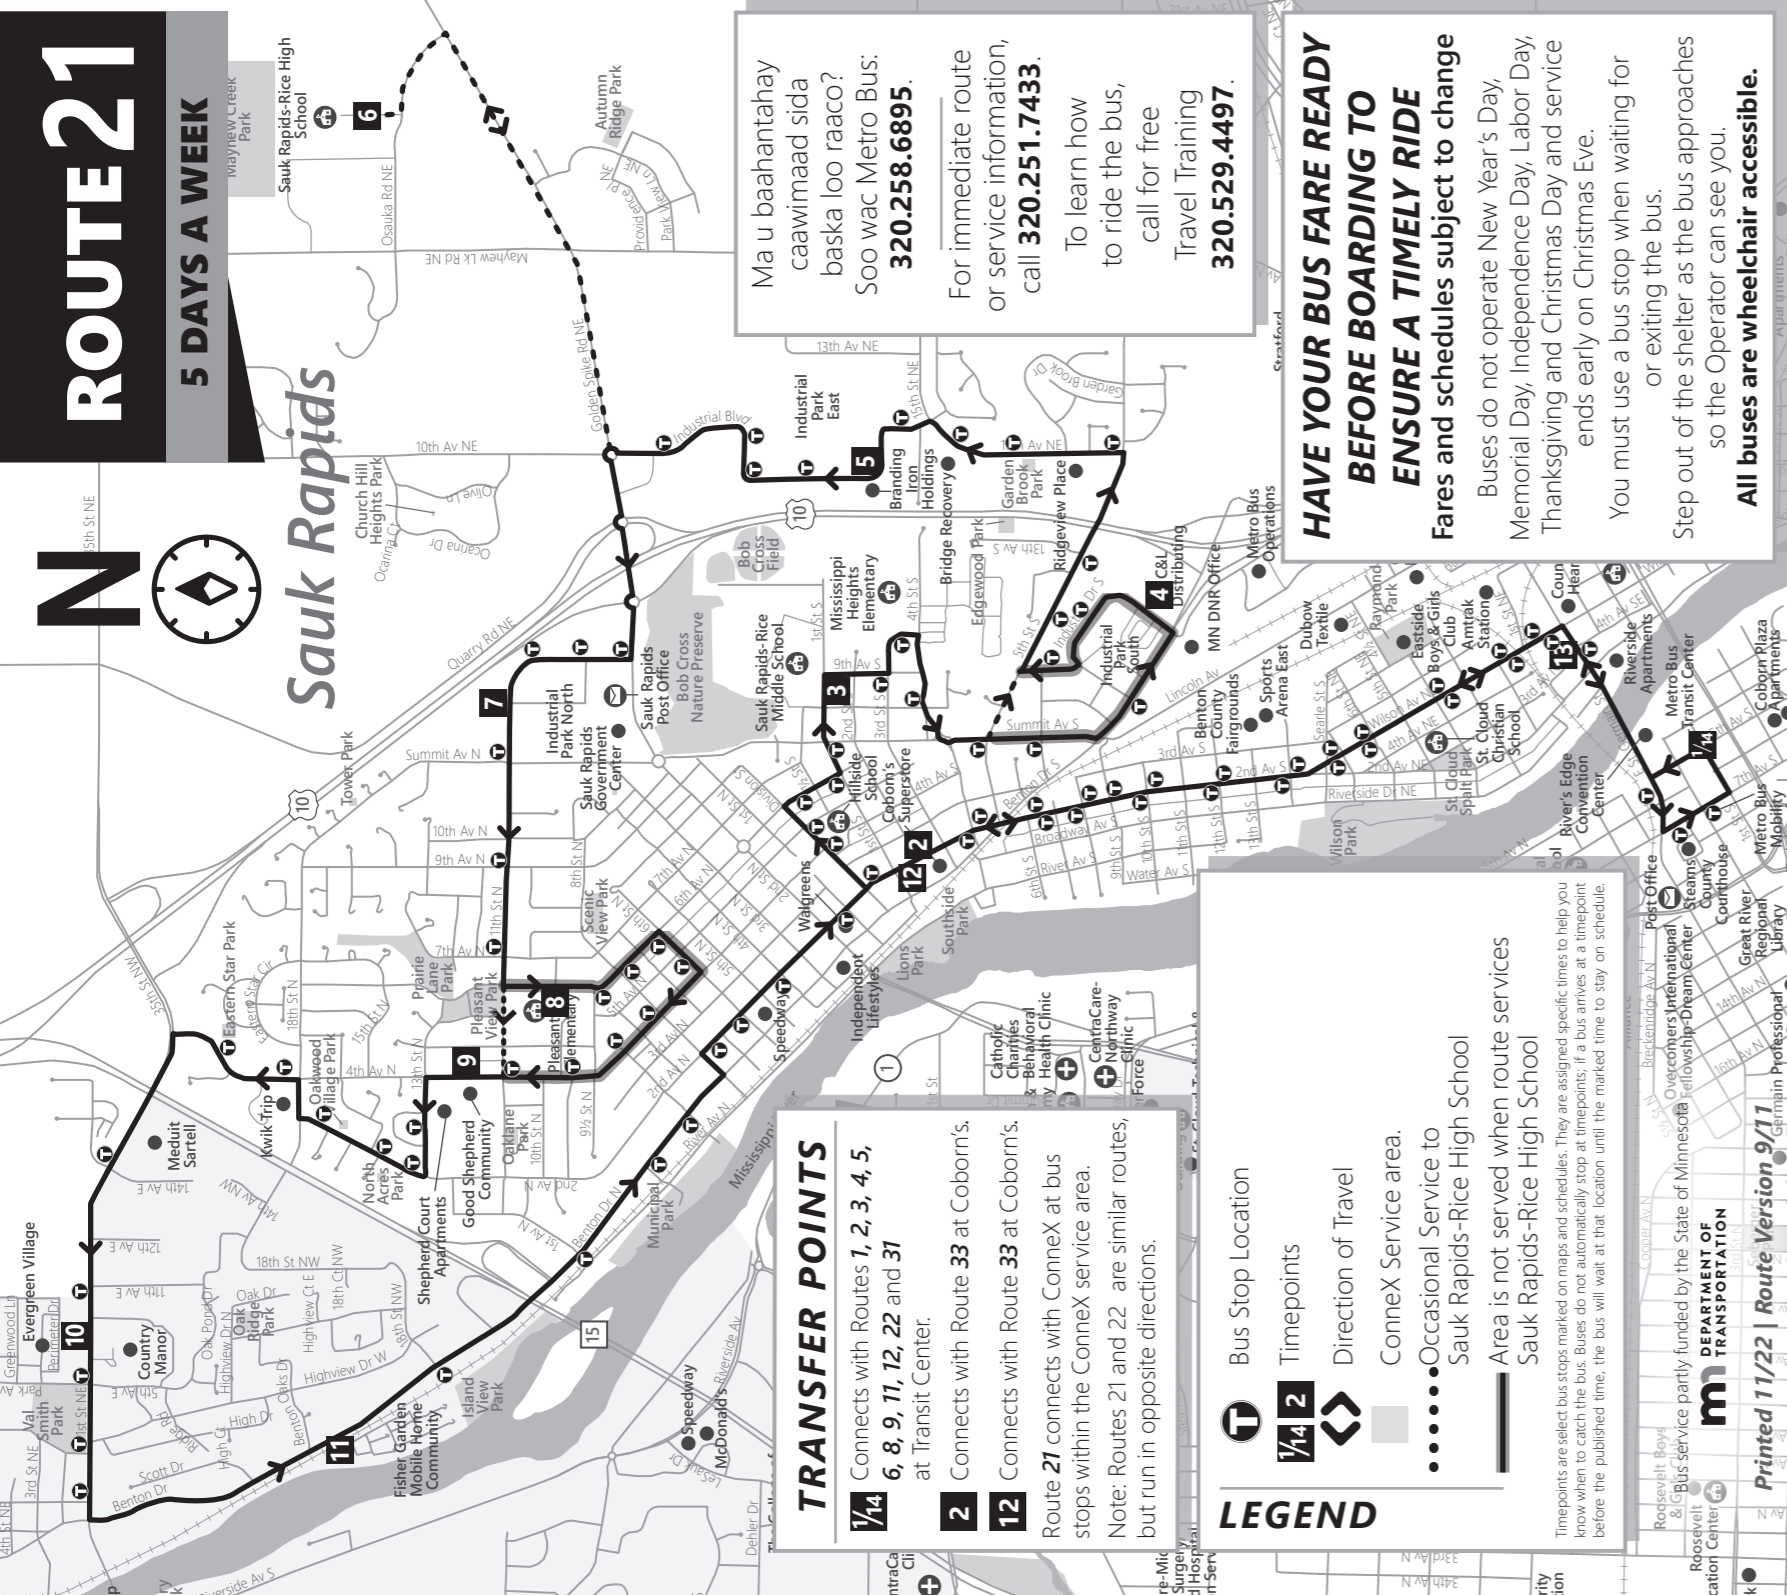

ROUTE 21

5 DAYS A WEEK

Sauk Rapids

TRANSFER POINTS

- 1/14** Connects with Routes 1, 2, 3, 4, 5, 6, 8, 9, 11, 12, 22 and 31 at Transit Center.
 - 2** Connects with Route 33 at Coborn's.
 - 12** Connects with Route 33 at Coborn's.
- Route 21 connects with ConneX at bus stops within the ConneX service area.
 Note: Routes 21 and 22 are similar routes, but run in opposite directions.

LEGEND

- Bus Stop Location
- Timepoints
- Direction of Travel
- ConneX Service area.
- Occasional Service to Sauk Rapids-Rice High School
- Area is not served when route services Sauk Rapids-Rice High School

Timepoints are select bus stops marked on maps and schedules. They are assigned specific times to help you know when to catch the bus. Buses do not automatically stop at timepoints; if a bus arrives at a timepoint before the published time, the bus will wait at that location until the marked time to stay on schedule.

LEGEND

- Bus Stop Location
- Timepoints
- Direction of Travel
- Connex Service area.

Timepoints are select bus stops marked on maps and schedules. They are assigned specific times to help you know when to catch the bus. Buses do not automatically stop at timepoints; if a bus arrives at a timepoint before the published time, the bus will wait at that location until the marked time to stay on schedule.