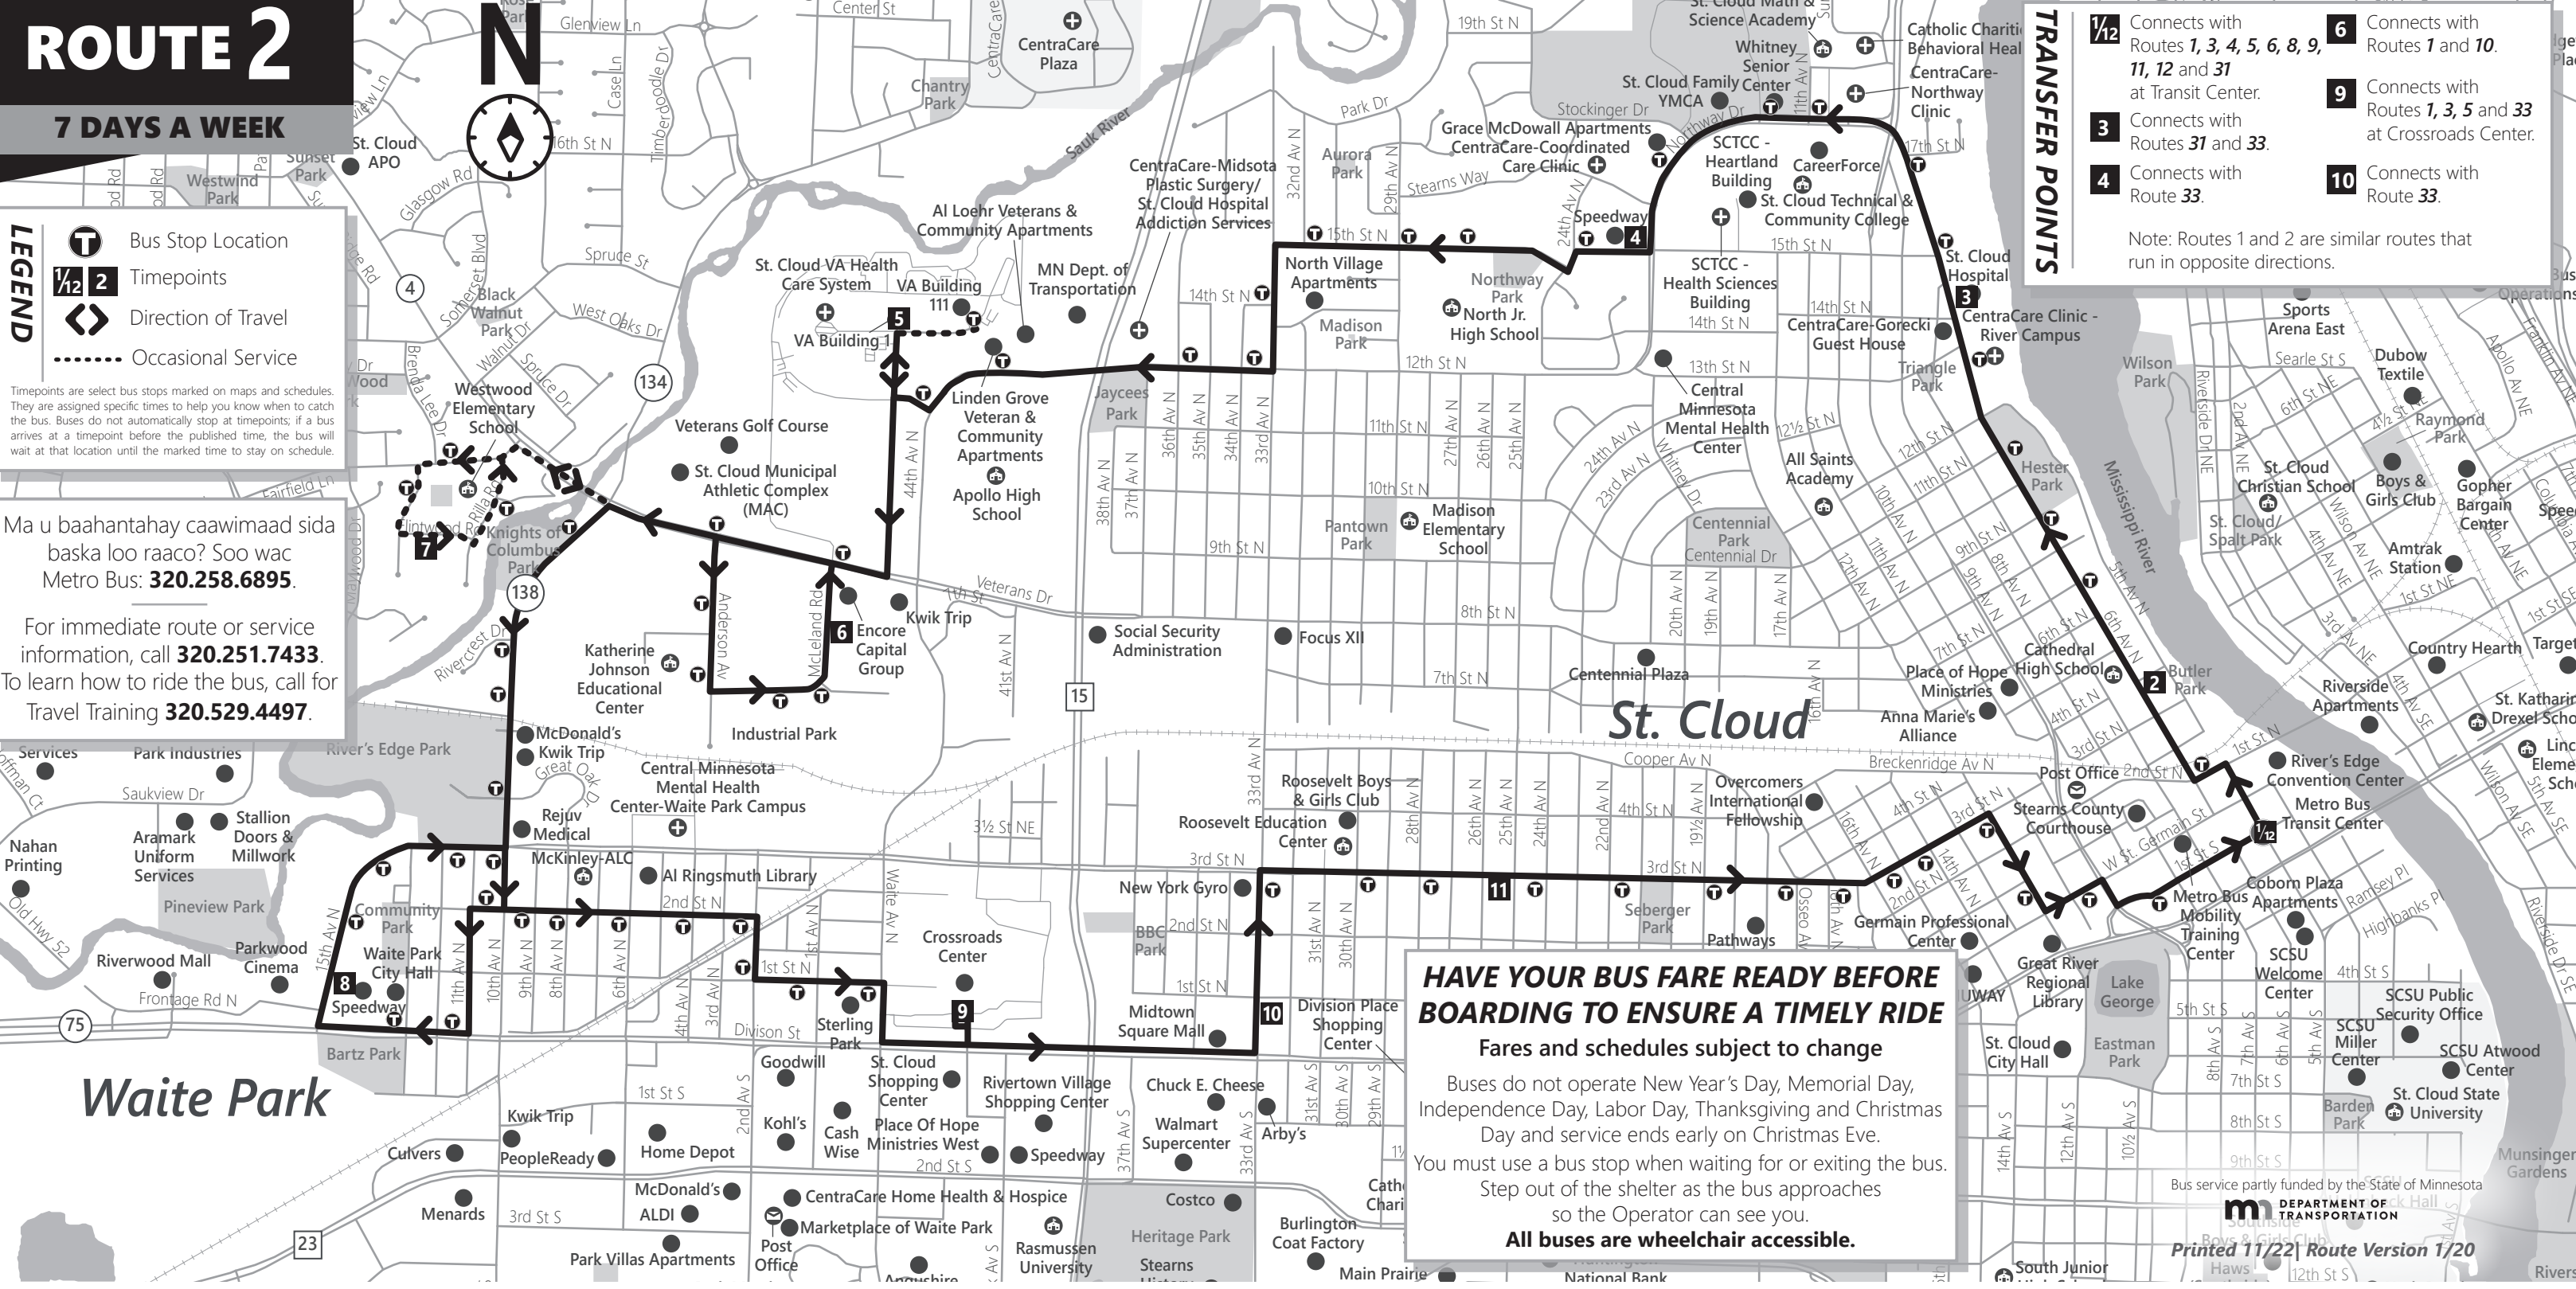

HOURLY

HOURLY

EVERY 30 MIN

---- Indicates no service.

* Indicates route stays on Veterans Dr.

** Indicates route serves VA Building 111.

Note: Westwood/Flintwood Rd (Timepoint 7) is serviced by Route 10 Monday-Saturday. Transfer on Mcleland Rd at Encore Capital Group (Timepoint 6).

320.251.7433

ridemetrobus.com

ROUTE 2

7 DAYS A WEEK

LEGEND

- Bus Stop Location
- Timepoints
- Direction of Travel
- Occasional Service

Timepoints are select bus stops marked on maps and schedules. They are assigned specific times to help you know when to catch the bus. Buses do not automatically stop at timepoints; if a bus arrives at a timepoint before the published time, the bus will wait at that location until the marked time to stay on schedule.

TRANSFER POINTS

- 1/2** Connects with Routes **1, 3, 4, 5, 6, 8, 9, 11, 12** and **31** at Transit Center.
- 3** Connects with Routes **31** and **33**.
- 4** Connects with Route **33**.
- 6** Connects with Routes **1** and **10**.
- 9** Connects with Routes **1, 3, 5** and **33** at Crossroads Center.
- 10** Connects with Route **33**.

Note: Routes 1 and 2 are similar routes that run in opposite directions.

HAVE YOUR BUS FARE READY BEFORE BOARDING TO ENSURE A TIMELY RIDE

Fares and schedules subject to change

Buses do not operate New Year's Day, Memorial Day, Independence Day, Labor Day, Thanksgiving and Christmas Day and service ends early on Christmas Eve. You must use a bus stop when waiting for or exiting the bus. Step out of the shelter as the bus approaches so the Operator can see you.