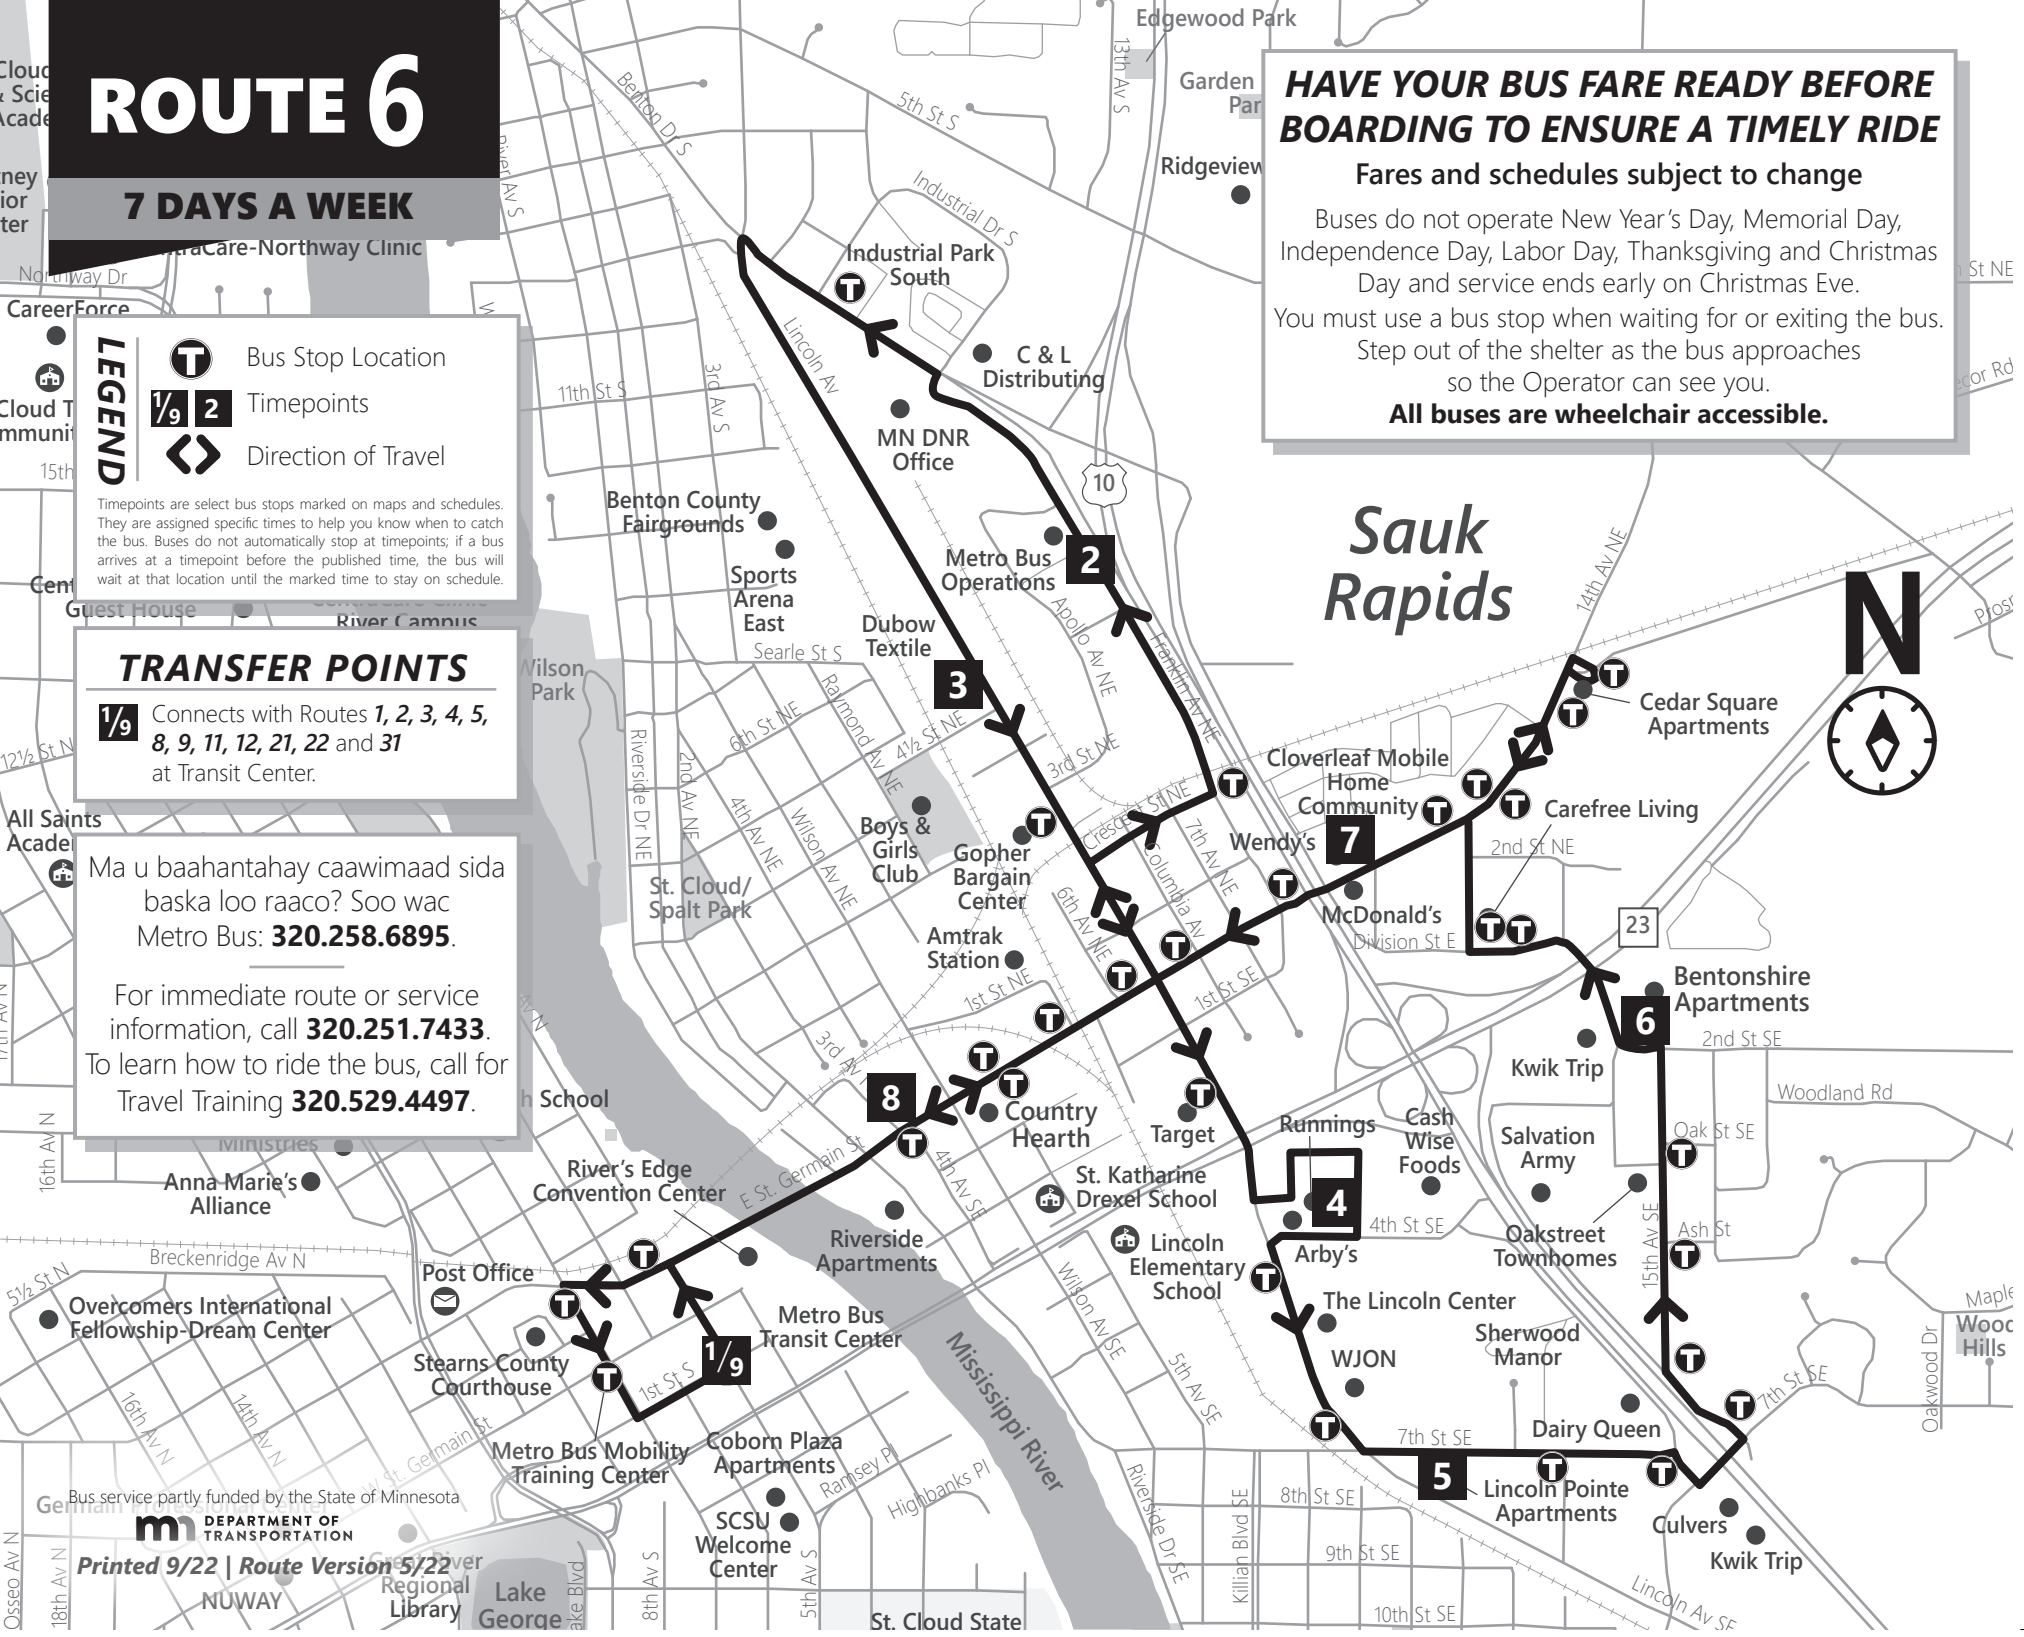

ROUTE 6

7 DAYS A WEEK

LEGEND

- Bus Stop Location
- Timepoints
- Direction of Travel

Timepoints are select bus stops marked on maps and schedules. They are assigned specific times to help you know when to catch the bus. Buses do not automatically stop at timepoints; if a bus arrives at a timepoint before the published time, the bus will wait at that location until the marked time to stay on schedule.

TRANSFER POINTS

- Connects with Routes 1, 2, 3, 4, 5, 8, 9, 11, 12, 21, 22 and 31 at Transit Center.

Ma u baahantahay caawimaad sida baska loo raaco? Soo wac Metro Bus: **320.258.6895**.

For immediate route or service information, call **320.251.7433**. To learn how to ride the bus, call for Travel Training **320.529.4497**.

HAVE YOUR BUS FARE READY BEFORE BOARDING TO ENSURE A TIMELY RIDE

Fares and schedules subject to change

Buses do not operate New Year's Day, Memorial Day, Independence Day, Labor Day, Thanksgiving and Christmas Day and service ends early on Christmas Eve. You must use a bus stop when waiting for or exiting the bus. Step out of the shelter as the bus approaches so the Operator can see you.

All buses are wheelchair accessible.

Sauk Rapids

Bus service partly funded by the State of Minnesota

Printed 9/22 | Route Version 5/22

NUWAY

Regional Library

Lake George

SCSU Welcome Center

St. Cloud State