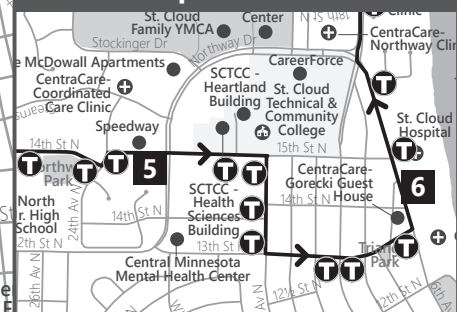

# ROUTE 33

7 DAYS A WEEK

**All buses are wheelchair accessible.**

Ma u baahantahay caawimaad sida baska loo raaco? Soo wac Metro Bus: **320.258.6895.**

For immediate route or service information, call **320.251.7433.** To learn how to ride the bus, call for Travel Training **320.529.4497.**

### TRANSFER POINTS

- 1/15** Connects with Routes **1, 2, 3** and **5** at Crossroads Center.
- 4** Connects with Route **7.**
- 5** Connects with Route **7.**
- 9** Connects with Routes **1** and **31.**
- 14** Connects with Route **7.**
- 6** Connects with Routes **2** and **31.**
- 2** Connects with Route **2.**
- 10** Connects with Route **2.**
- 11** Connects with Route **2.**
- 12** Connects with Route **2.**
- 7/8** Connects with Routes **21** and **22** at the Coborn's Superstore.

### To Sauk Rapids