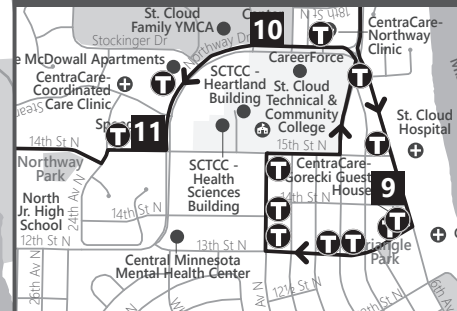

To Crossroads Center

LEGEND

- Bus Stop Location
- Timepoints
- Direction of Travel

Timepoints are select bus stops marked on maps and schedules. They are assigned specific times to help you know when to catch the bus. Buses do not automatically stop at timepoints; if a bus arrives at a timepoint before the published time, the bus will wait at that location until the marked time to stay on schedule.

Bus service partly funded by the State of Minnesota
m DEPARTMENT OF TRANSPORTATION
Printed 9/22 | Route 33 Version 5/17