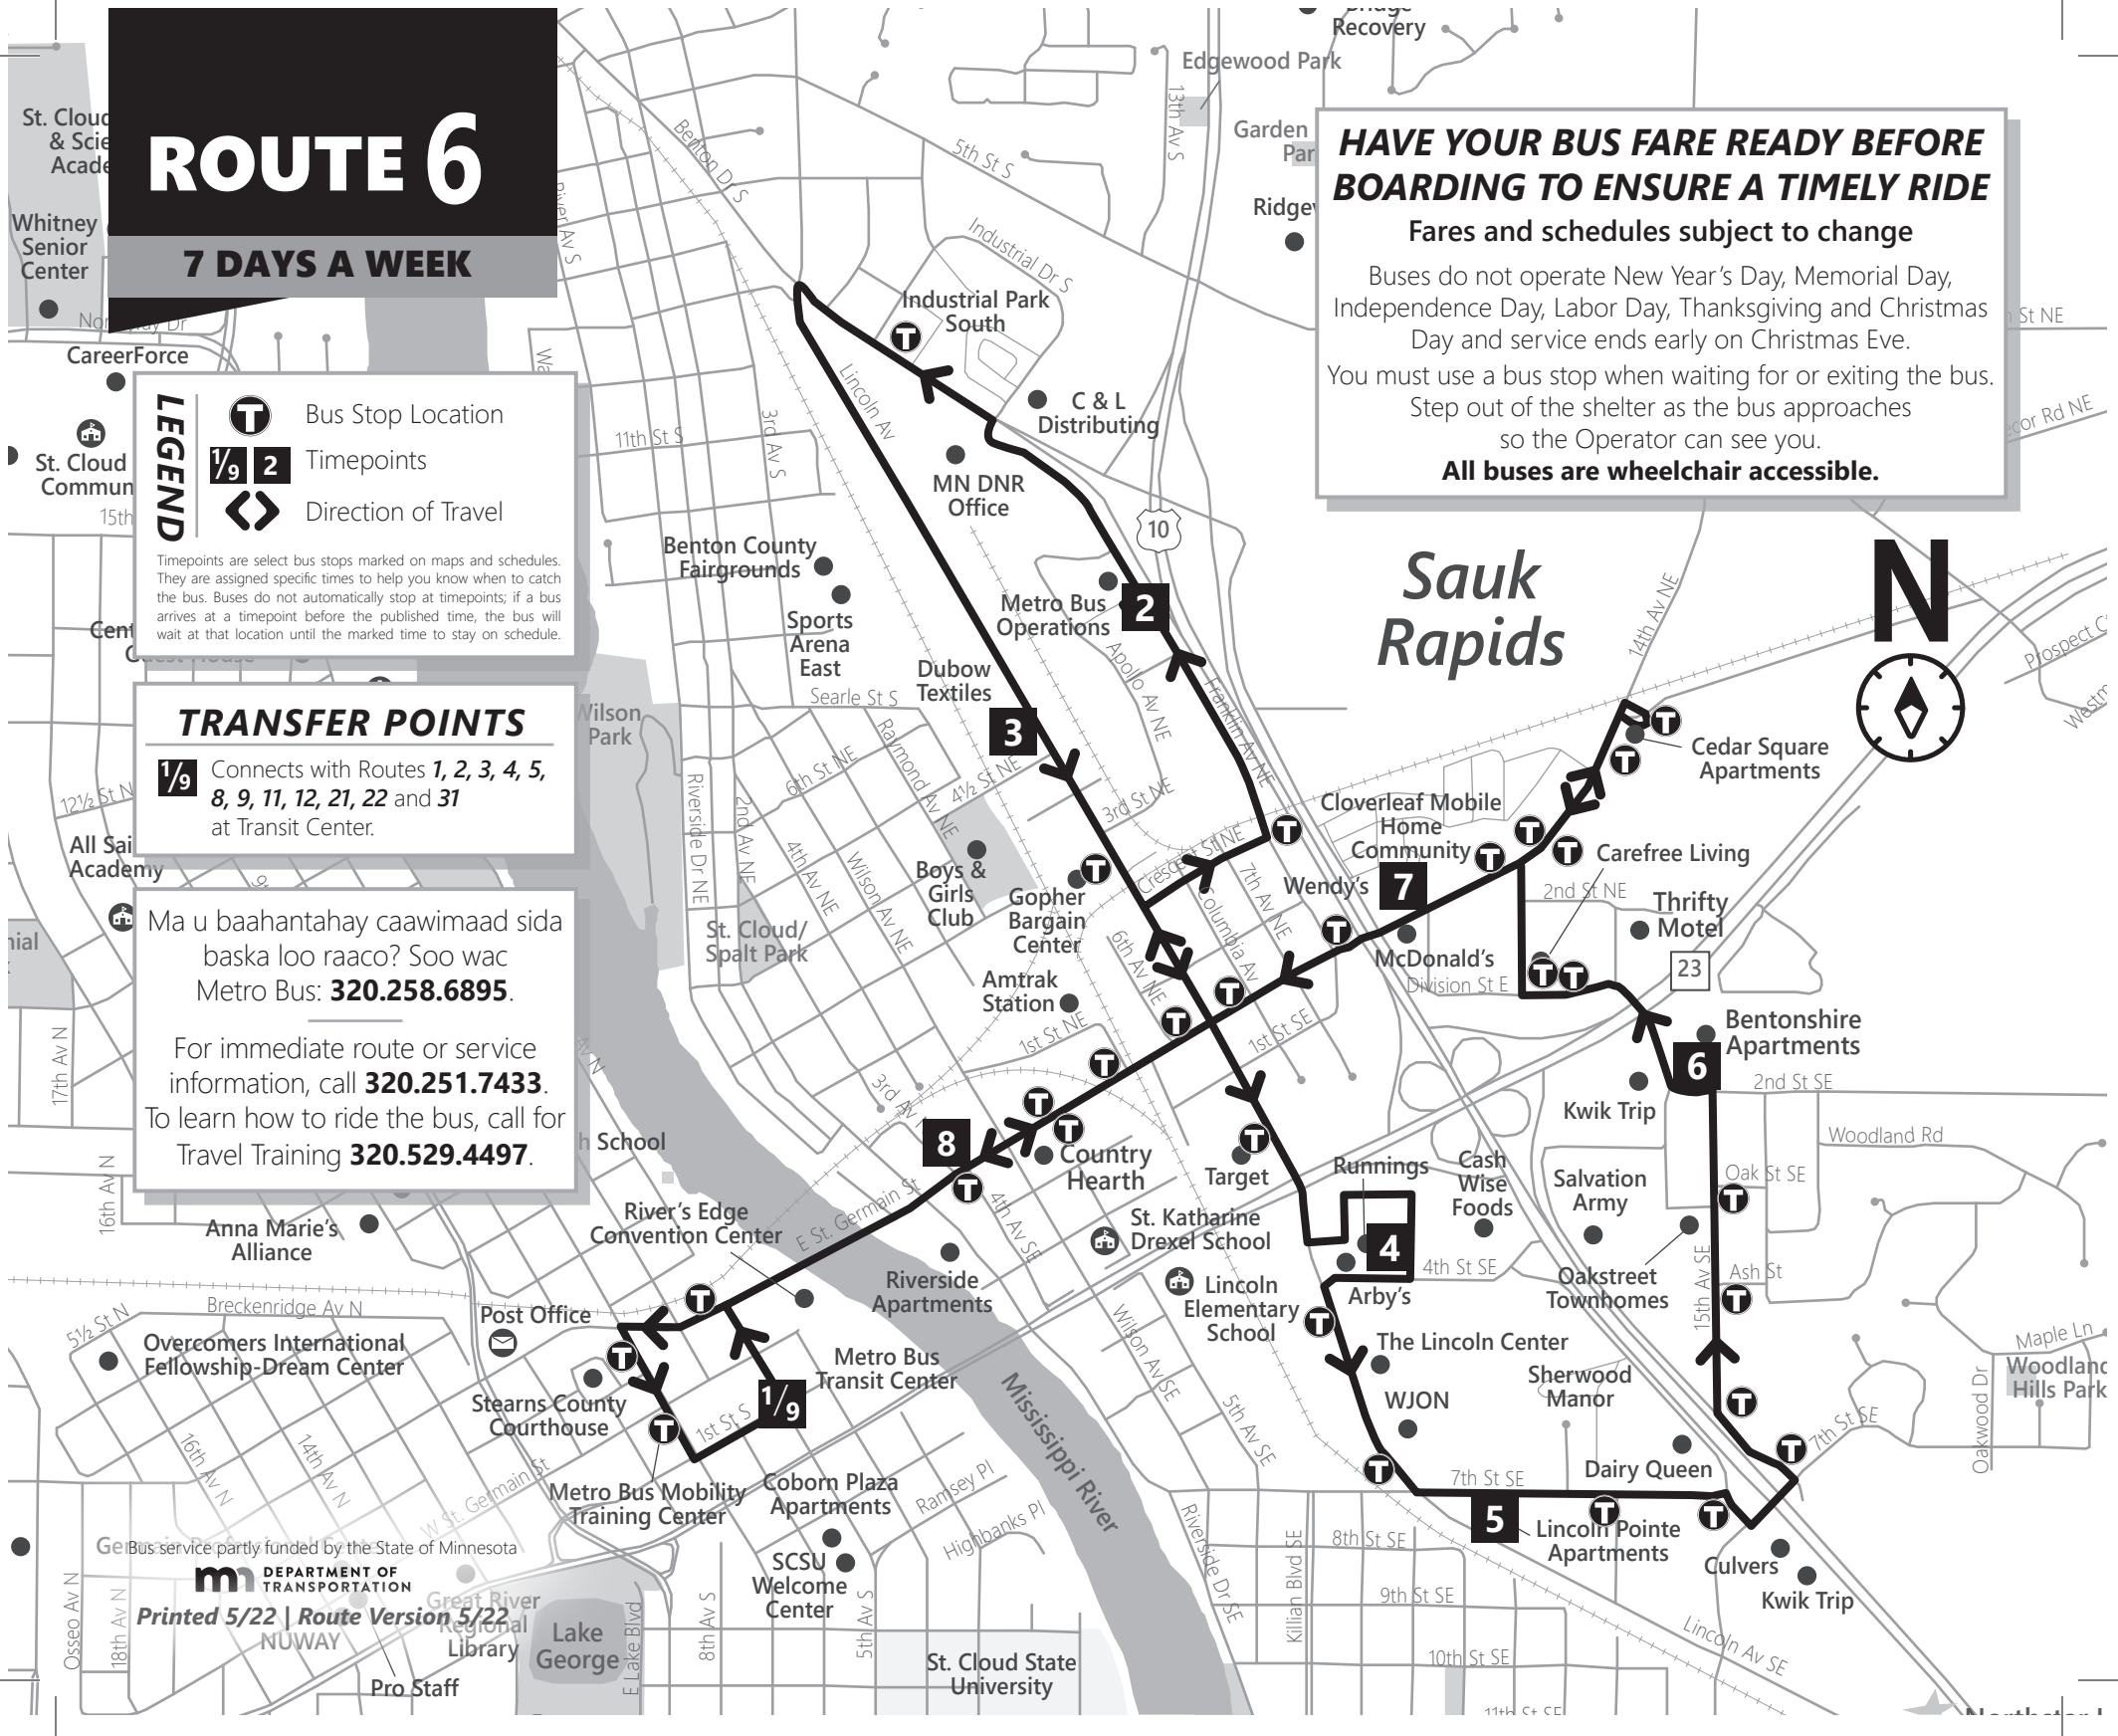

ROUTE 6

7 DAYS A WEEK

HAVE YOUR BUS FARE READY BEFORE BOARDING TO ENSURE A TIMELY RIDE

Fares and schedules subject to change

Buses do not operate New Year's Day, Memorial Day, Independence Day, Labor Day, Thanksgiving and Christmas Day and service ends early on Christmas Eve.

You must use a bus stop when waiting for or exiting the bus. Step out of the shelter as the bus approaches so the Operator can see you.

All buses are wheelchair accessible.

1. **LEGEND**
2. Bus Stop Location
   - Timepoints
   - Direction of Travel

Timepoints are select bus stops marked on maps and schedules. They are assigned specific times to help you know when to catch the bus. Buses do not automatically stop at timepoints; if a bus arrives at a timepoint before the published time, the bus will wait at that location until the marked time to stay on schedule.

TRANSFER POINTS

- Connects with Routes 1, 2, 3, 4, 5, 8, 9, 11, 12, 21, 22 and 31 at Transit Center.

Ma u baahantahay caawimaad sida baska loo raaco? Soo wac Metro Bus: **320.258.6895**.

For immediate route or service information, call **320.251.7433**. To learn how to ride the bus, call for Travel Training **320.529.4497**.

Sauk Rapids