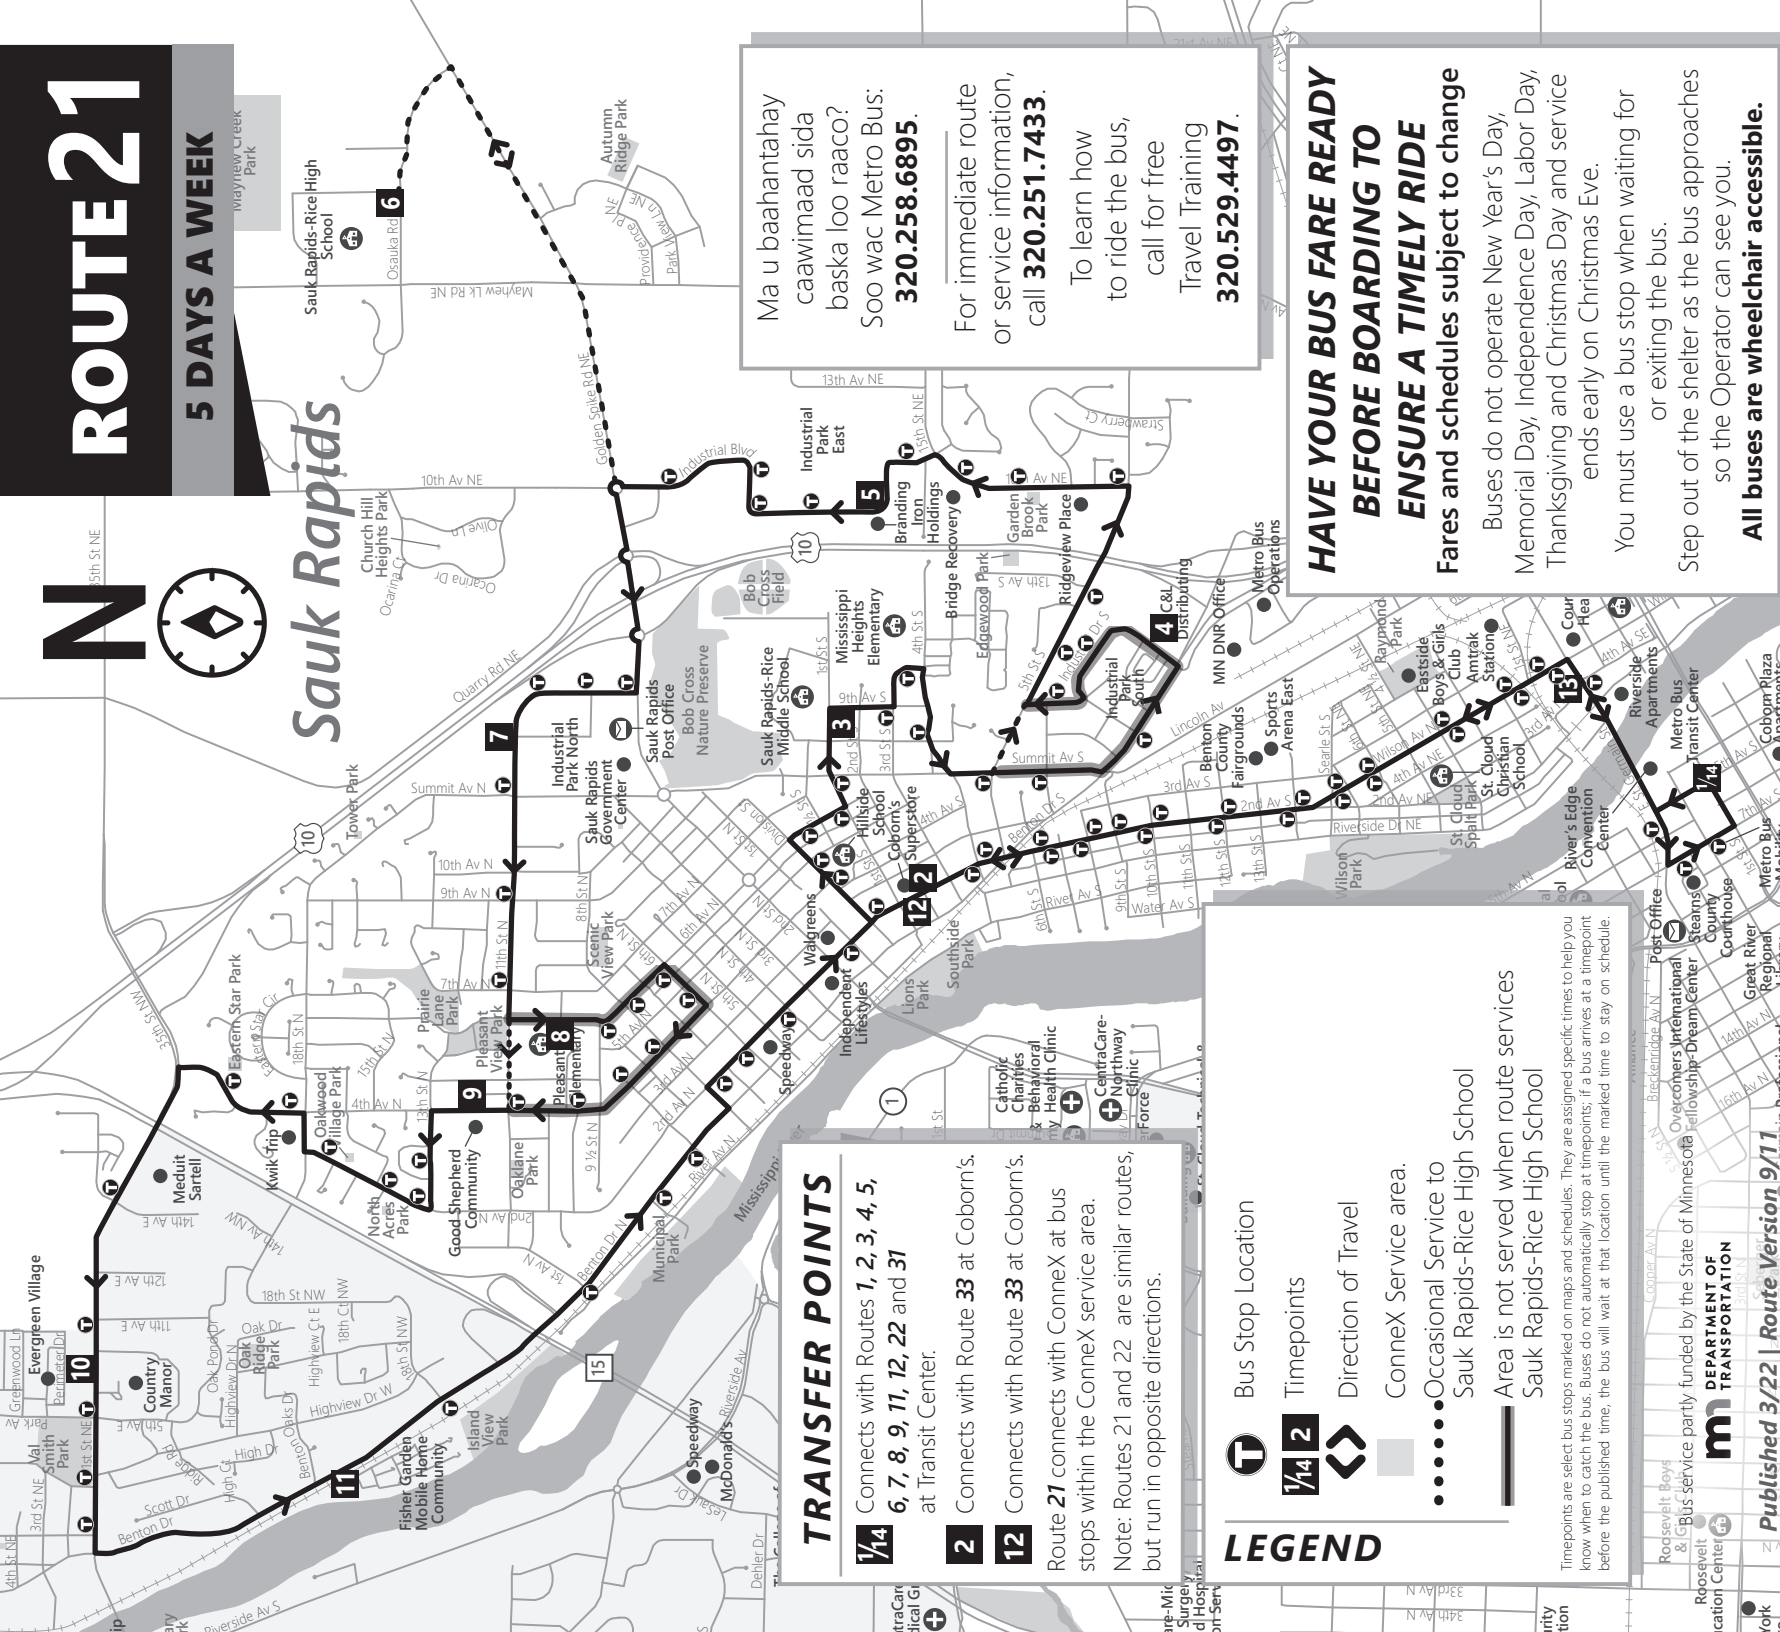

ROUTE 21

5 DAYS A WEEK

wayview creek Park

Sauk Rapids

TRANSFER POINTS

- 1/4** Connects with Routes 1, 2, 3, 4, 5, 6, 7, 8, 9, 11, 12, 22 and 31 at Transit Center.
- 2** Connects with Route 33 at Coborn's.
- 12** Connects with Route 33 at Coborn's.
- Route 21 connects with Connex at bus stops within the Connex service area.
- Note: Routes 21 and 22 are similar routes, but run in opposite directions.

LEGEND

- Bus Stop Location
- Transfer Points
- Direction of Travel
- Connex Service area.
- Occasional Service to Sauk Rapids-Rice High School
- Area is not served when route services Sauk Rapids-Rice High School

Timepoints are select bus stops marked on maps and schedules. They are assigned specific times to help you know when to catch the bus. Buses do not automatically stop at timepoints; if a bus arrives at a timepoint before the published time, the bus will wait at that location until the marked time to stay on schedule.

TRANSFER POINTS

- Connects with Routes 1, 2, 3, 4, 5, 6, 7, 8, 9, 11, 12, 21 and 31 at Transit Center.
- Connects with Route 33 at Coborn's.
- Connects with Route 33 at Coborn's.

Route 22 connects with Connex at bus stops within the Connex service area.