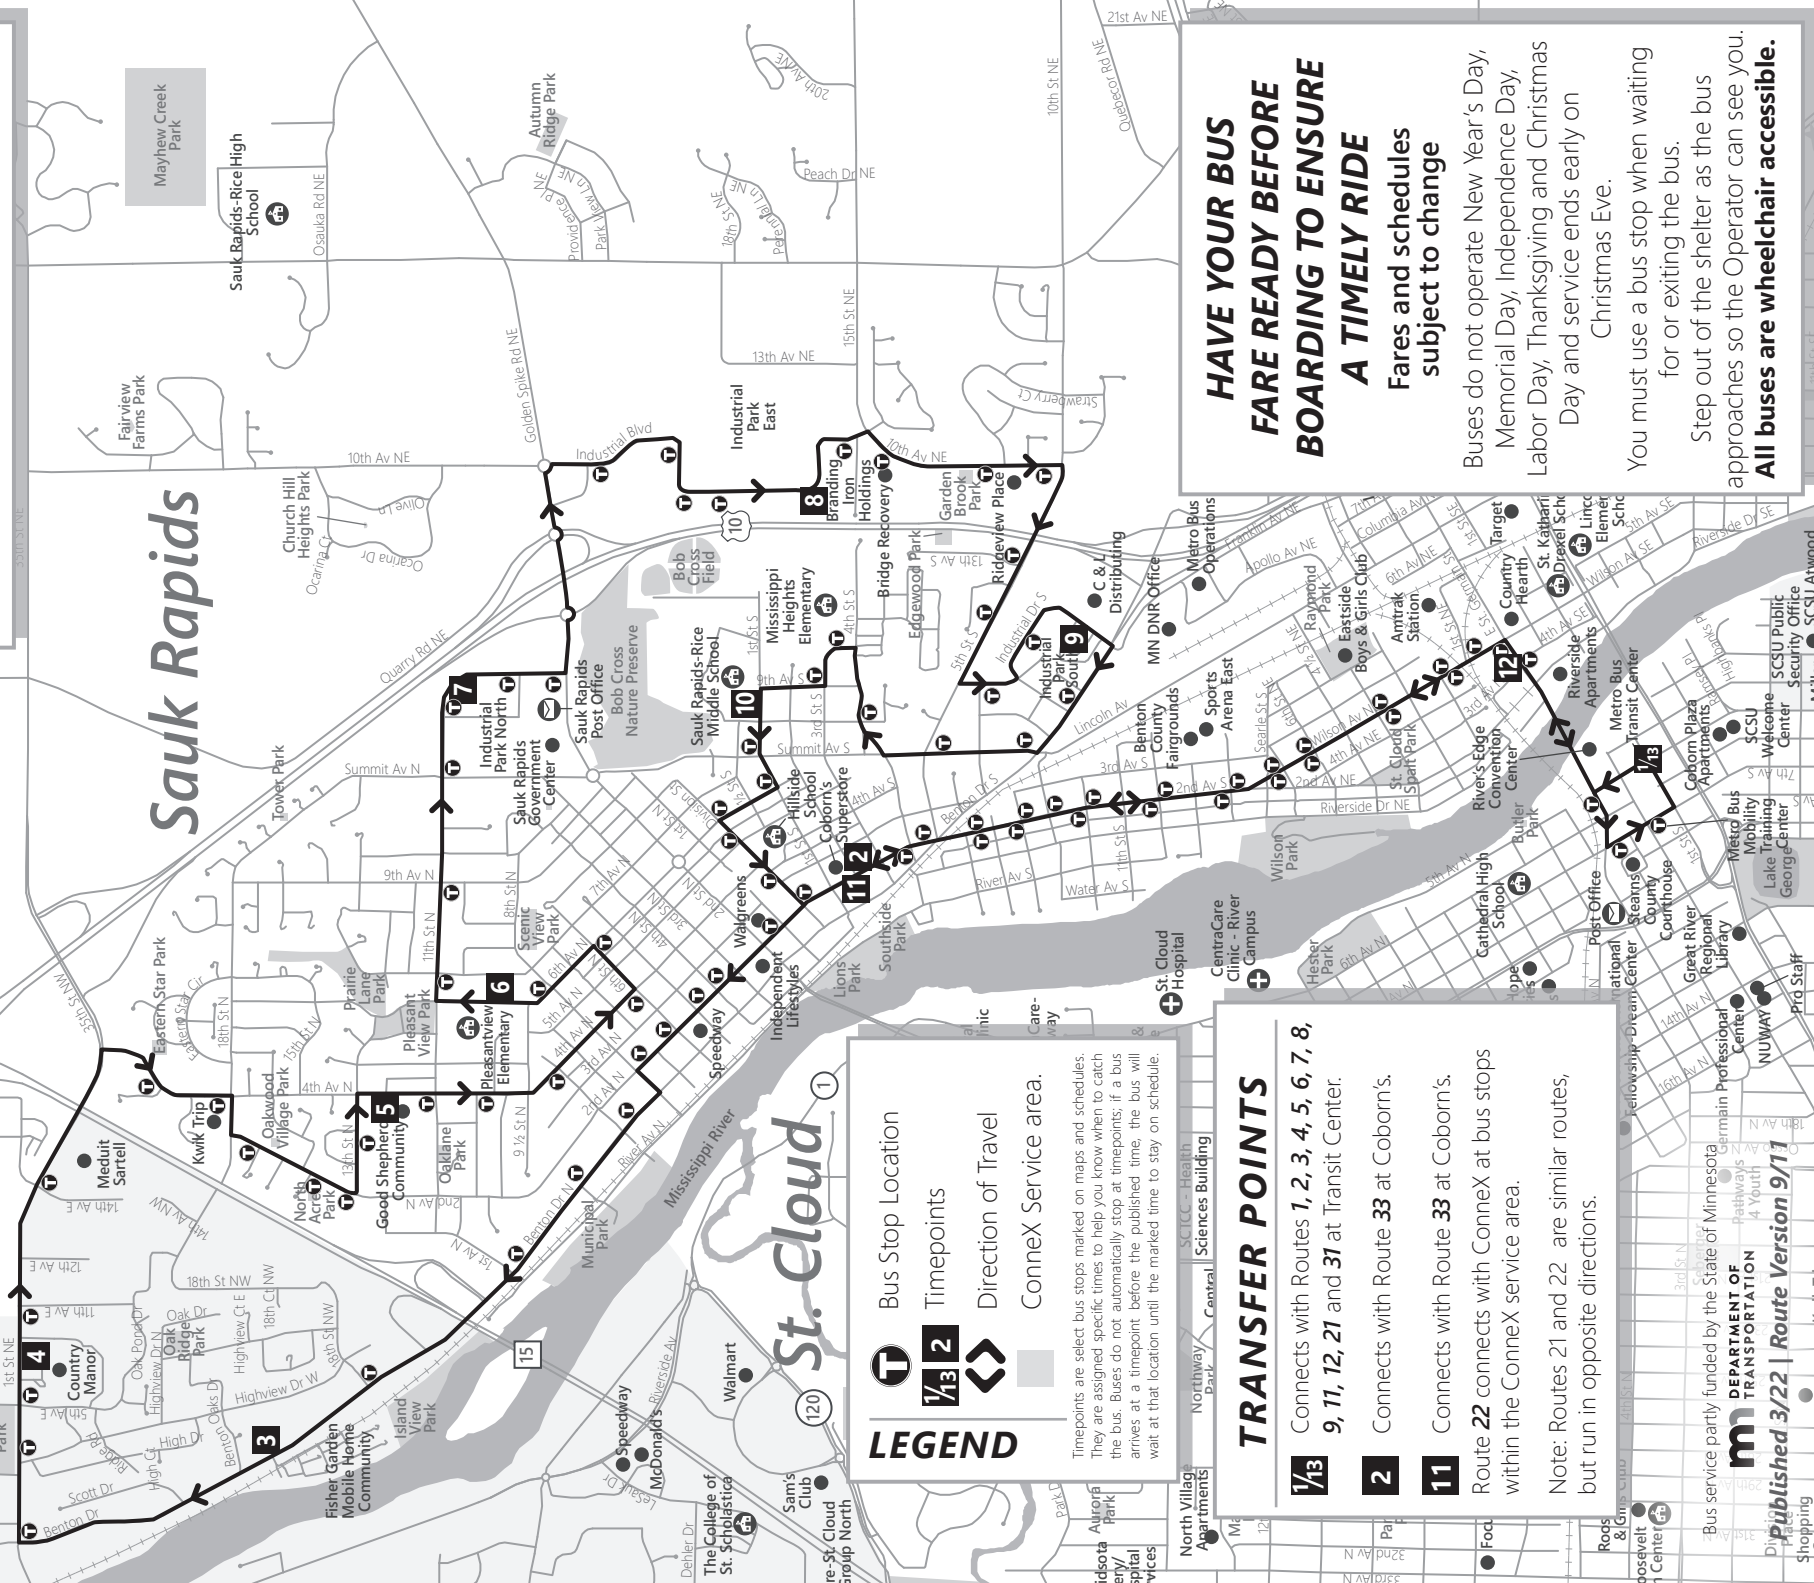

ROUTE 22

7 DAYS A WEEK

Ma u baahantahay caawimaad sida baska loo raaco? Soo wac Metro Bus: **320.258.6895**.

For immediate route or service information, call **320.251.7433**. To learn how to ride the bus, call for Travel Training **320.529.4497**.

Sauk Rapids

HAVE YOUR BUS FARE READY BEFORE BOARDING TO ENSURE A TIMELY RIDE

Fares and schedules subject to change

Buses do not operate New Year's Day, Memorial Day, Independence Day, Labor Day, Thanksgiving and Christmas Day and service ends early on Christmas Eve.

You must use a bus stop when waiting for or exiting the bus. Step out of the shelter as the bus approaches so the Operator can see you. **All buses are wheelchair accessible.**

LEGEND

- Bus Stop Location
- Timepoints
- Direction of Travel
- Connex Service area.

Timepoints are select bus stops marked on maps and schedules. They are assigned specific times to help you know when to catch the bus. Buses do not automatically stop at timepoints; if a bus arrives at a timepoint before the published time, the bus will wait at that location until the marked time to stay on schedule.

TRANSFER POINTS

- Connects with Routes 1, 2, 3, 4, 5, 6, 7, 8, 9, 11, 12, 21 and 31 at Transit Center.
- Connects with Route 33 at Coborn's.
- Connects with Route 33 at Coborn's.

Route 22 connects with Connex at bus stops within the Connex service area.

Note: Routes 21 and 22 are similar routes, but run in opposite directions.

REDUCED SCHEDULE EFFECTIVE JANUARY 3, 2021

These changes affect weekday service only. SATURDAY AND SUNDAY SCHEDULES ARE NOT CHANGING. Route 22 does not run until 5:45 PM.

ROUTE 22 MONDAY-FRIDAY													
DEPART	Transit Center	Coborn's Superstore - Sauk Rapids	Fischer's Garden Mobile Home Community	Country Manor Sartell Campus	Good Shepherd Community	Pleasantview School/ 6th Av N	Industrial Park North	Industrial Park East/ Branding Iron Holdings	Industrial Park South/ Custom Caseworks	Sauk Rapids-Rice Middle School	Coborn's Superstore - Sauk Rapids	E. St. Germain/ 3rd Av NE	ARRIVE
Numbers indicate Timepoints and correspond with times and stops on the included Map. If your stop is between timepoints, use the time given for the timepoint before your stop to avoid missing the bus.													
	1	2	3	4	5	6	7	8	9	10	11	12	13
HOURLY PM SERVICE ONLY	5:45	5:53	5:57	5:59	6:04	6:07	6:09	6:14	6:18	6:22	6:25	6:35	6:42
	6:45	6:53	6:57	6:59	7:04	7:07	7:09	7:14	7:18	7:22	7:25	7:35	7:42
	7:45	7:53	7:57	7:59	8:04	8:07	8:09	8:14	8:18	8:22	8:25	8:35	8:42
	8:45	8:53	8:57	8:59	9:04	9:07	9:09	9:14	9:18	9:22	9:25	9:35	9:42
SATURDAY & SUNDAY													
	8:45	8:53	8:57	8:59	9:04	9:07	9:09	9:14	9:18	9:22	9:25	9:35	9:42
	9:45	9:53	9:57	9:59	10:04	10:07	10:09	10:14	10:18	10:22	10:25	10:35	10:42
	10:45	10:53	10:57	10:59	11:04	11:07	11:09	11:14	11:18	11:22	11:25	11:35	11:42
	11:45	11:53	11:57	11:59	12:04	12:07	12:09	12:14	12:18	12:22	12:25	12:35	12:42
	12:45	12:53	12:57	12:59	1:04	1:07	1:09	1:14	1:18	1:22	1:25	1:35	1:42
HOURLY	1:45	1:53	1:57	1:59	2:04	2:07	2:09	2:14	2:18	2:22	2:25	2:35	2:42
	2:45	2:53	2:57	2:59	3:04	3:07	3:09	3:14	3:18	3:22	3:25	3:35	3:42
	3:45	3:53	3:57	3:59	4:04	4:07	4:09	4:14	4:18	4:22	4:25	4:35	4:42
	4:45	4:53	4:57	4:59	5:04	5:07	5:09	5:14	5:18	5:22	5:25	5:35	5:42
	5:45	5:53	5:57	5:59	6:04	6:07	6:09	6:14	6:18	6:22	6:25	6:35	6:45

--- Indicates no service
Dark areas indicate Route does not operate on Sunday