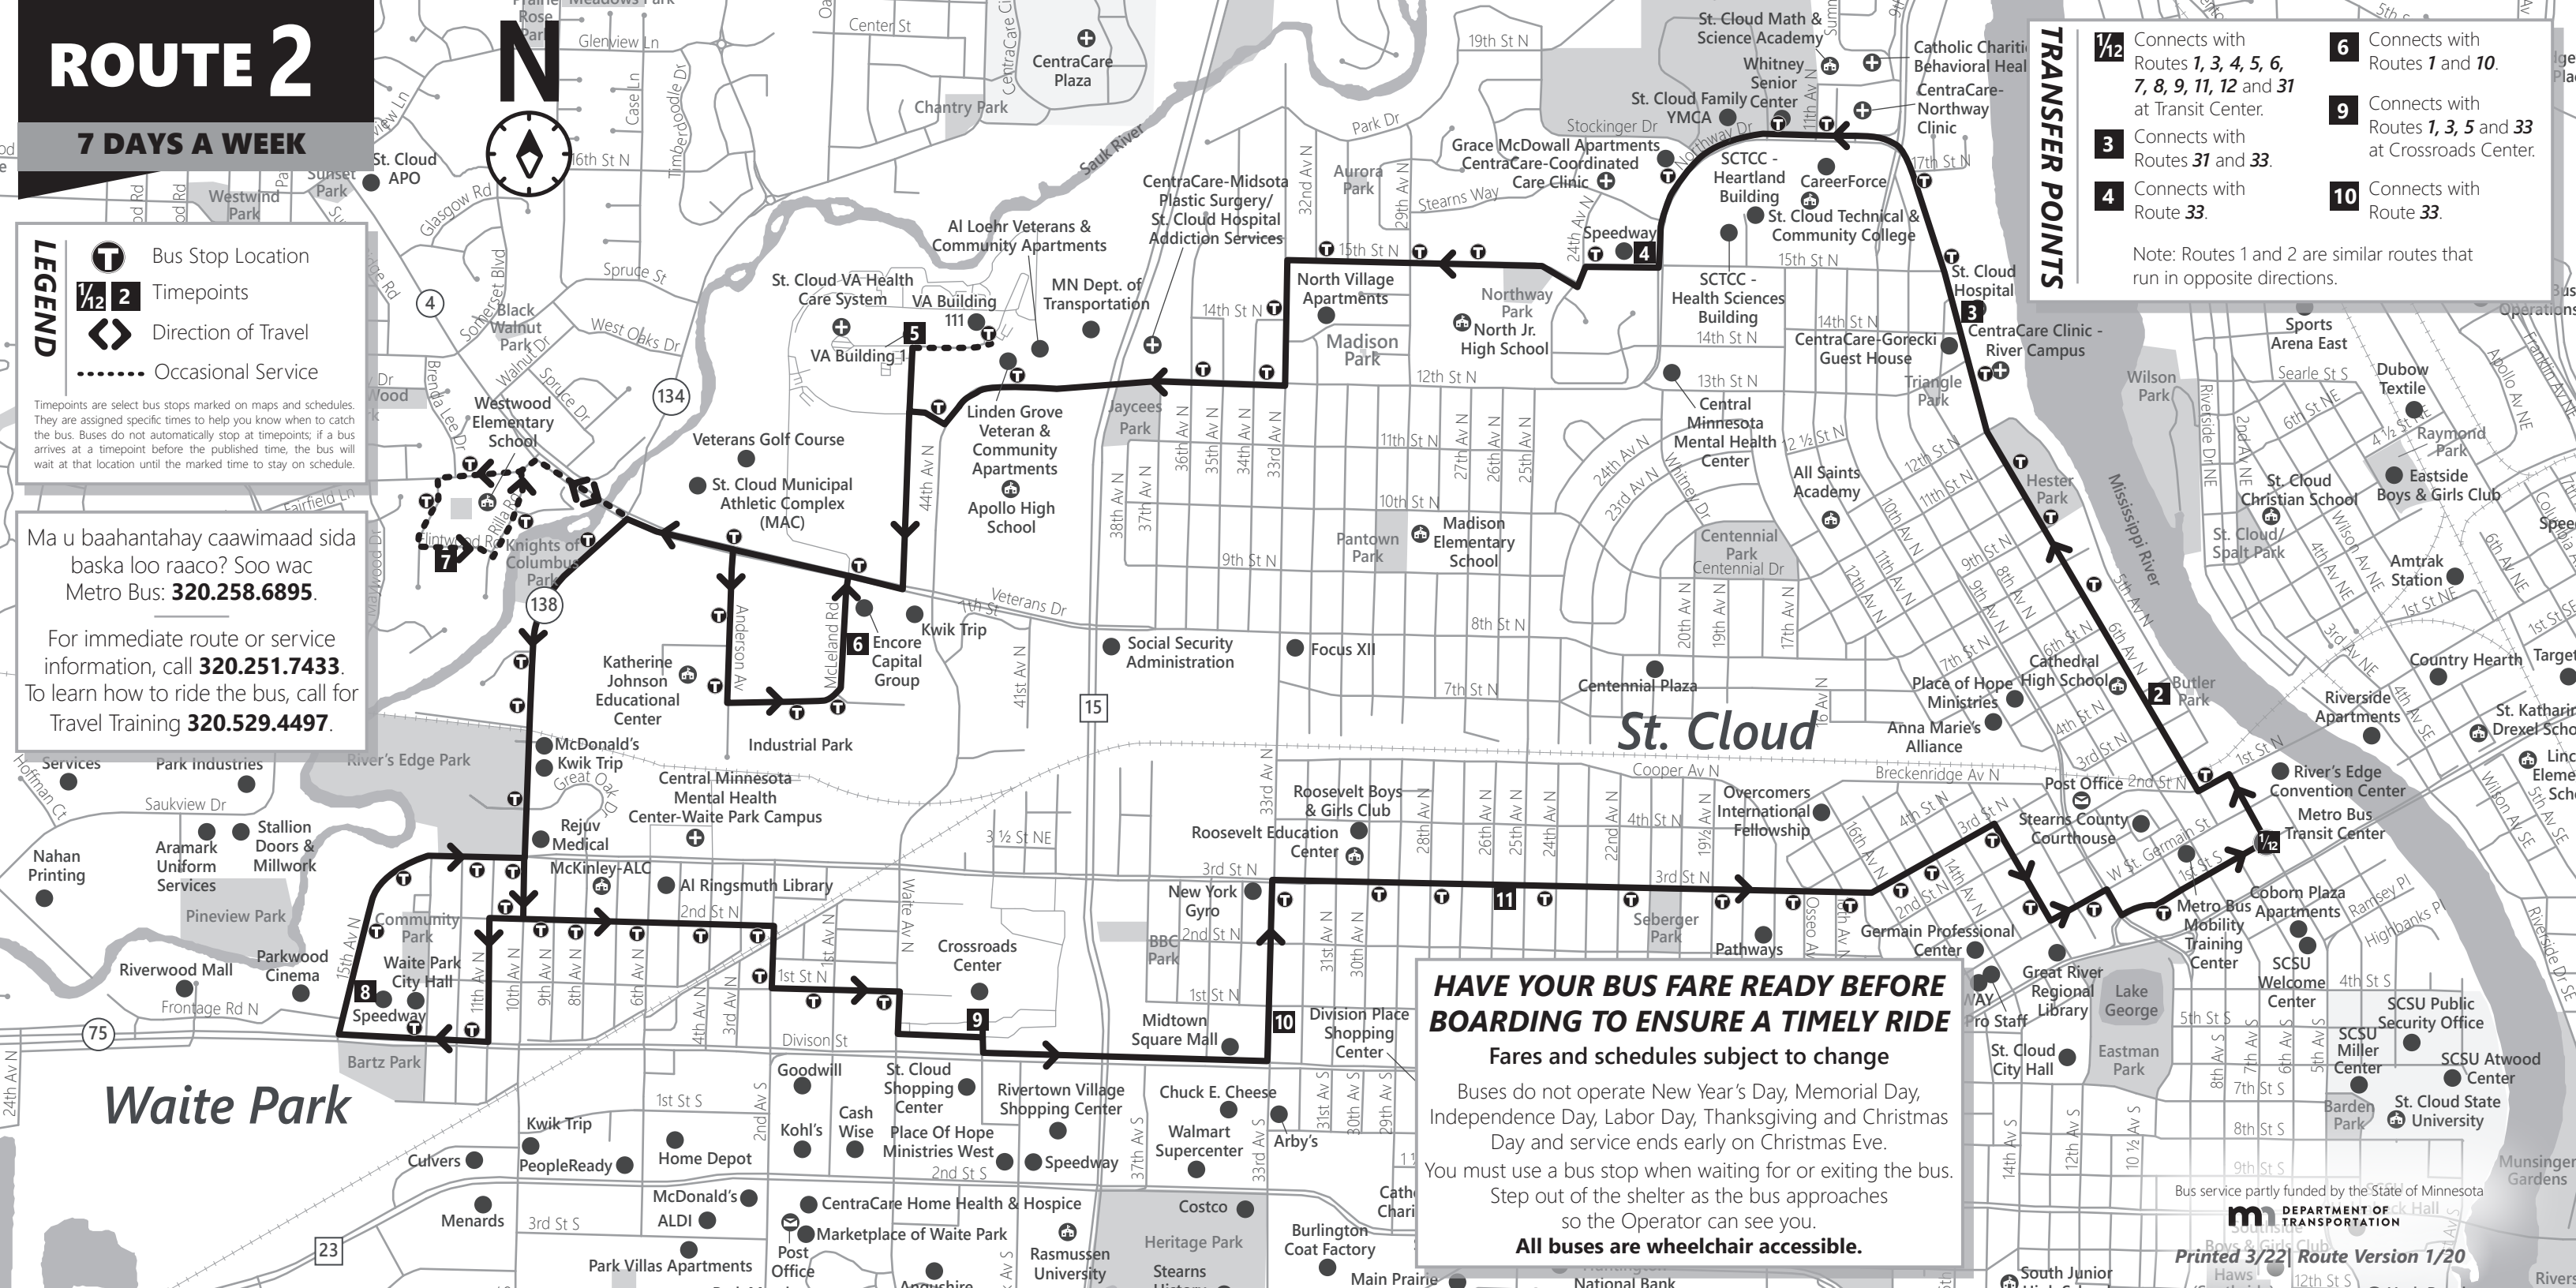

Numbers indicate Timepoints and correspond with times and stops on the included Map. If your stop is between timepoints, use the time given for the timepoint before your stop to avoid missing the bus.

320.251.7433

ridemetrobus.com

 @StCloudMetroBus
  @scmetrobus

ROUTE 2

7 DAYS A WEEK

LEGEND

- Bus Stop Location
- Timepoints
- Direction of Travel
- Occasional Service

Timepoints are select bus stops marked on maps and schedules. They are assigned specific times to help you know when to catch the bus. Buses do not automatically stop at timepoints; if a bus arrives at a timepoint before the published time, the bus will wait at that location until the marked time to stay on schedule.

TRANSFER POINTS

- 1/2** Connects with Routes 1, 3, 4, 5, 6, 7, 8, 9, 11, 12 and 31 at Transit Center.
- 3** Connects with Routes 31 and 33.
- 4** Connects with Route 33.
- 6** Connects with Routes 1 and 10.
- 9** Connects with Routes 1, 3, 5 and 33 at Crossroads Center.
- 10** Connects with Route 33.

Note: Routes 1 and 2 are similar routes that run in opposite directions.

HAVE YOUR BUS FARE READY BEFORE BOARDING TO ENSURE A TIMELY RIDE

Fares and schedules subject to change

Buses do not operate New Year's Day, Memorial Day, Independence Day, Labor Day, Thanksgiving and Christmas Day and service ends early on Christmas Eve. You must use a bus stop when waiting for or exiting the bus. Step out of the shelter as the bus approaches so the Operator can see you.