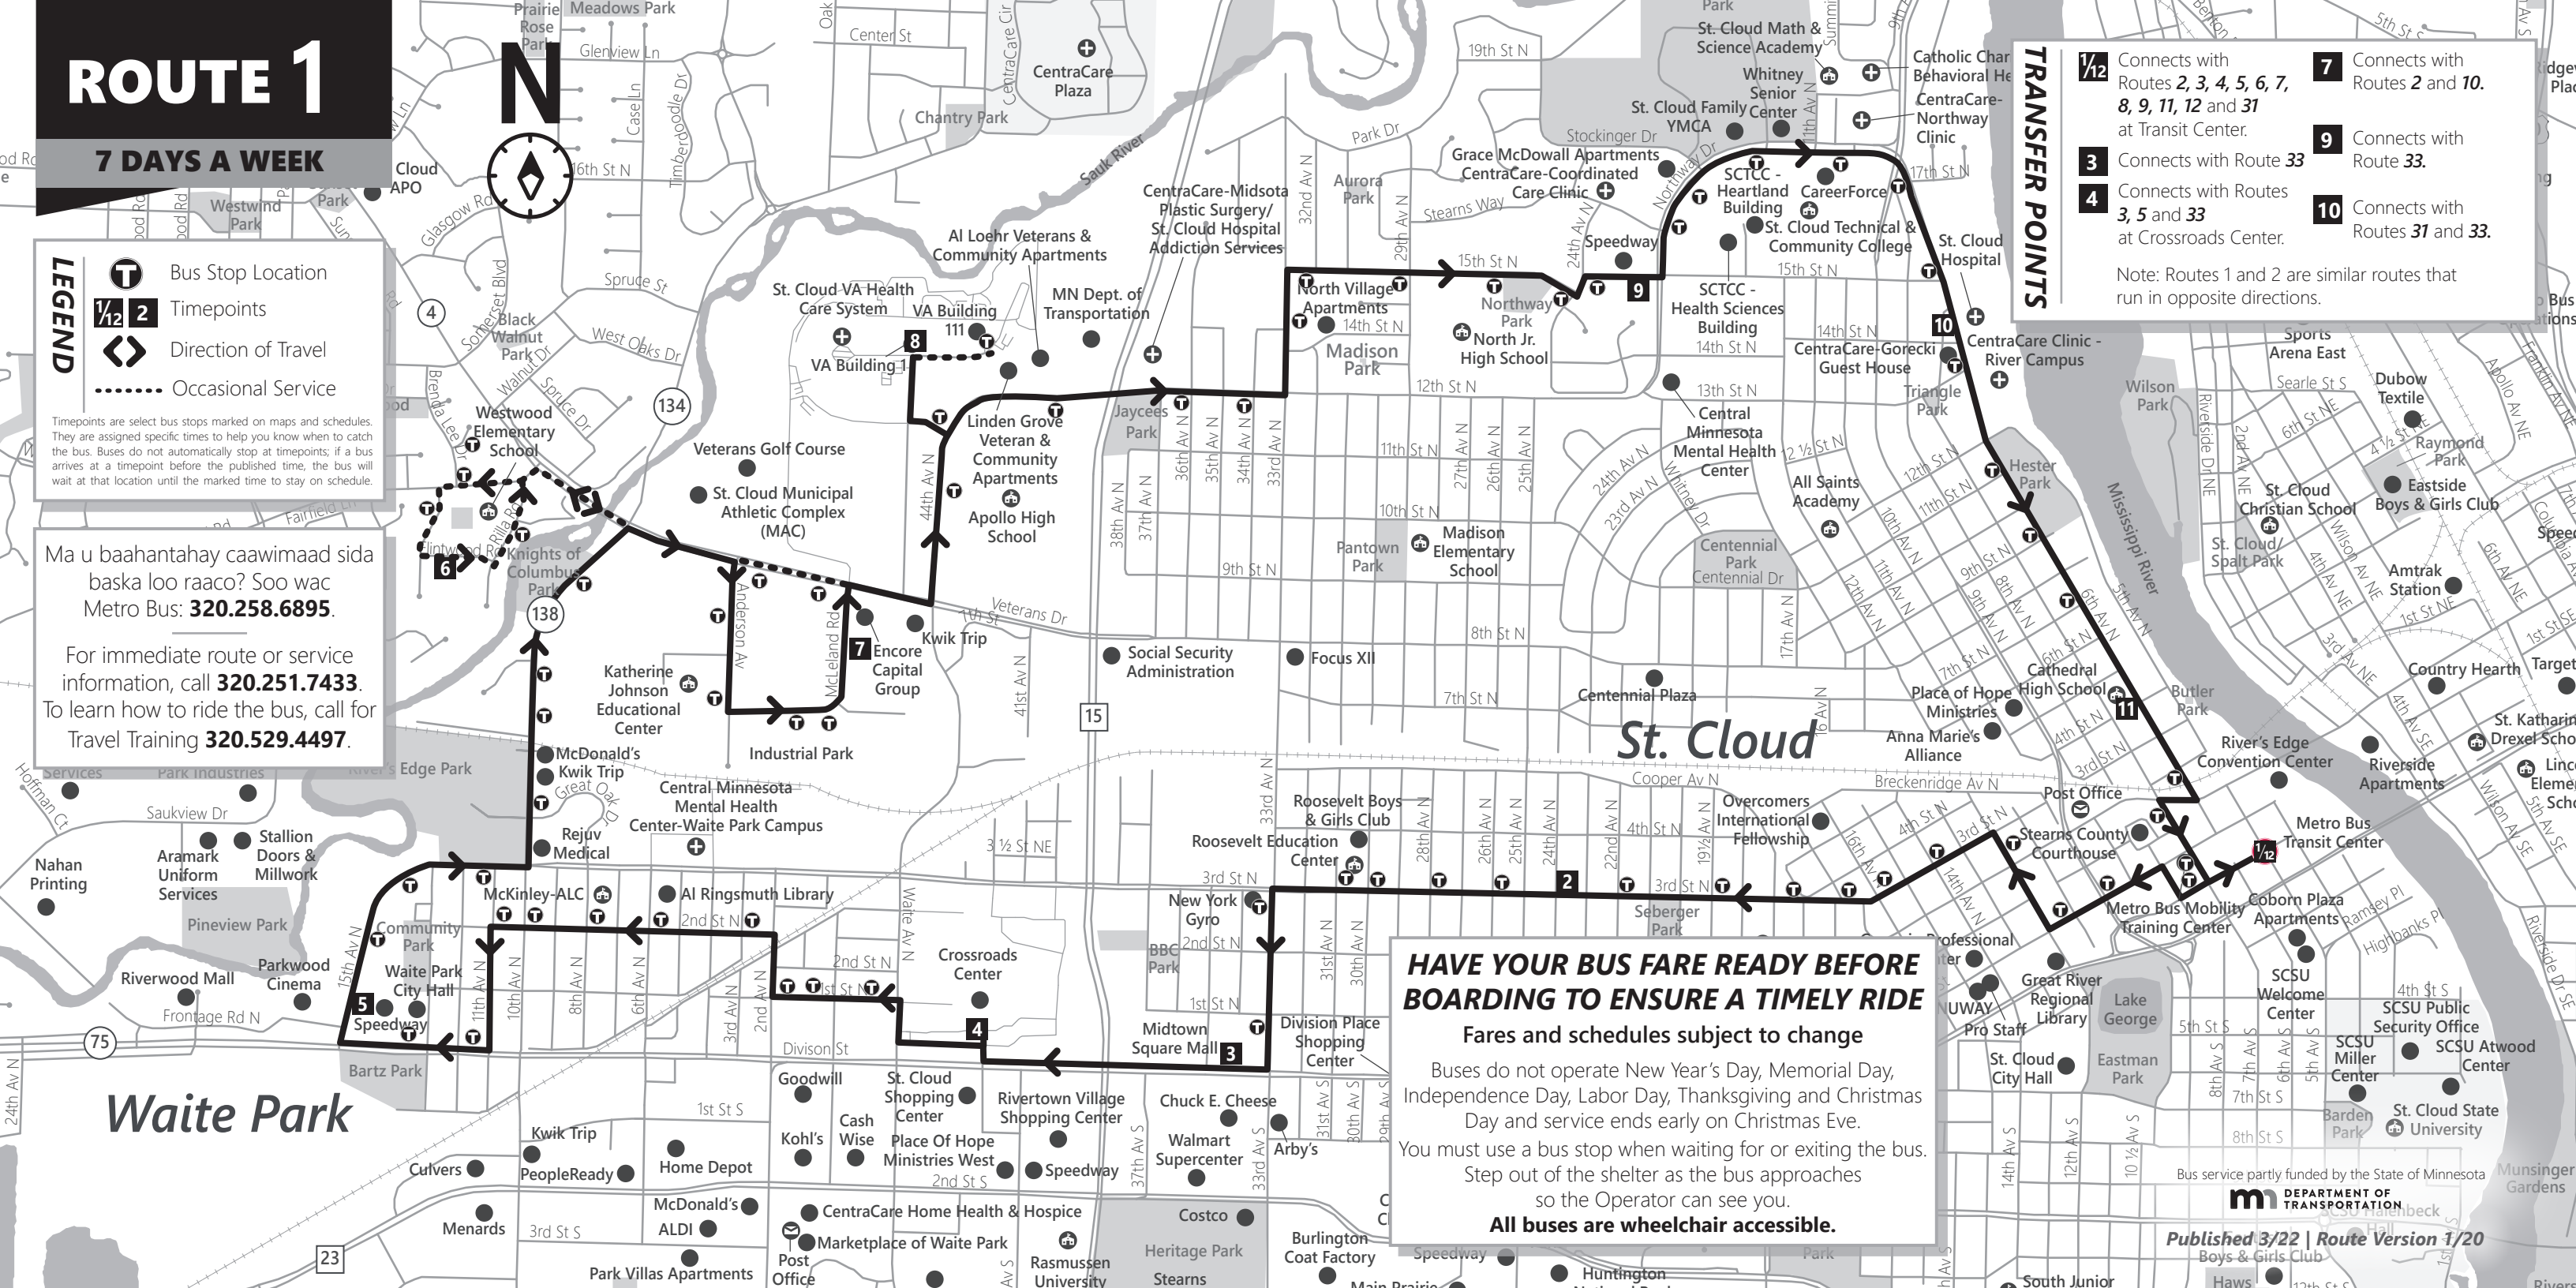

ROUTE 1

7 DAYS A WEEK

1. **LEGEND**
2. **T** Bus Stop Location
   - **1/2 2** Timepoints
   - **<->** Direction of Travel
   - **.....** Occasional Service

Timepoints are select bus stops marked on maps and schedules. They are assigned specific times to help you know when to catch the bus. Buses do not automatically stop at timepoints; if a bus arrives at a timepoint before the published time, the bus will wait at that location until the marked time to stay on schedule.

Ma u baahantahay caawimaad sida baska loo raaco? Soo wac Metro Bus: **320.258.6895**.

For immediate route or service information, call **320.251.7433**.
To learn how to ride the bus, call for Travel Training **320.529.4497**.

TRANSFER POINTS

1/2 Connects with Routes 2, 3, 4, 5, 6, 7, 8, 9, 11, 12 and 31 at Transit Center.	7 Connects with Routes 2 and 10.
3 Connects with Route 33	9 Connects with Route 33.
4 Connects with Routes 3, 5 and 33 at Crossroads Center.	10 Connects with Routes 31 and 33.

Note: Routes 1 and 2 are similar routes that run in opposite directions.

HAVE YOUR BUS FARE READY BEFORE BOARDING TO ENSURE A TIMELY RIDE

Fares and schedules subject to change

Buses do not operate New Year's Day, Memorial Day, Independence Day, Labor Day, Thanksgiving and Christmas Day and service ends early on Christmas Eve.

You must use a bus stop when waiting for or exiting the bus. Step out of the shelter as the bus approaches so the Operator can see you.

All buses are wheelchair accessible.

Published 3/22 | Route Version 1/20