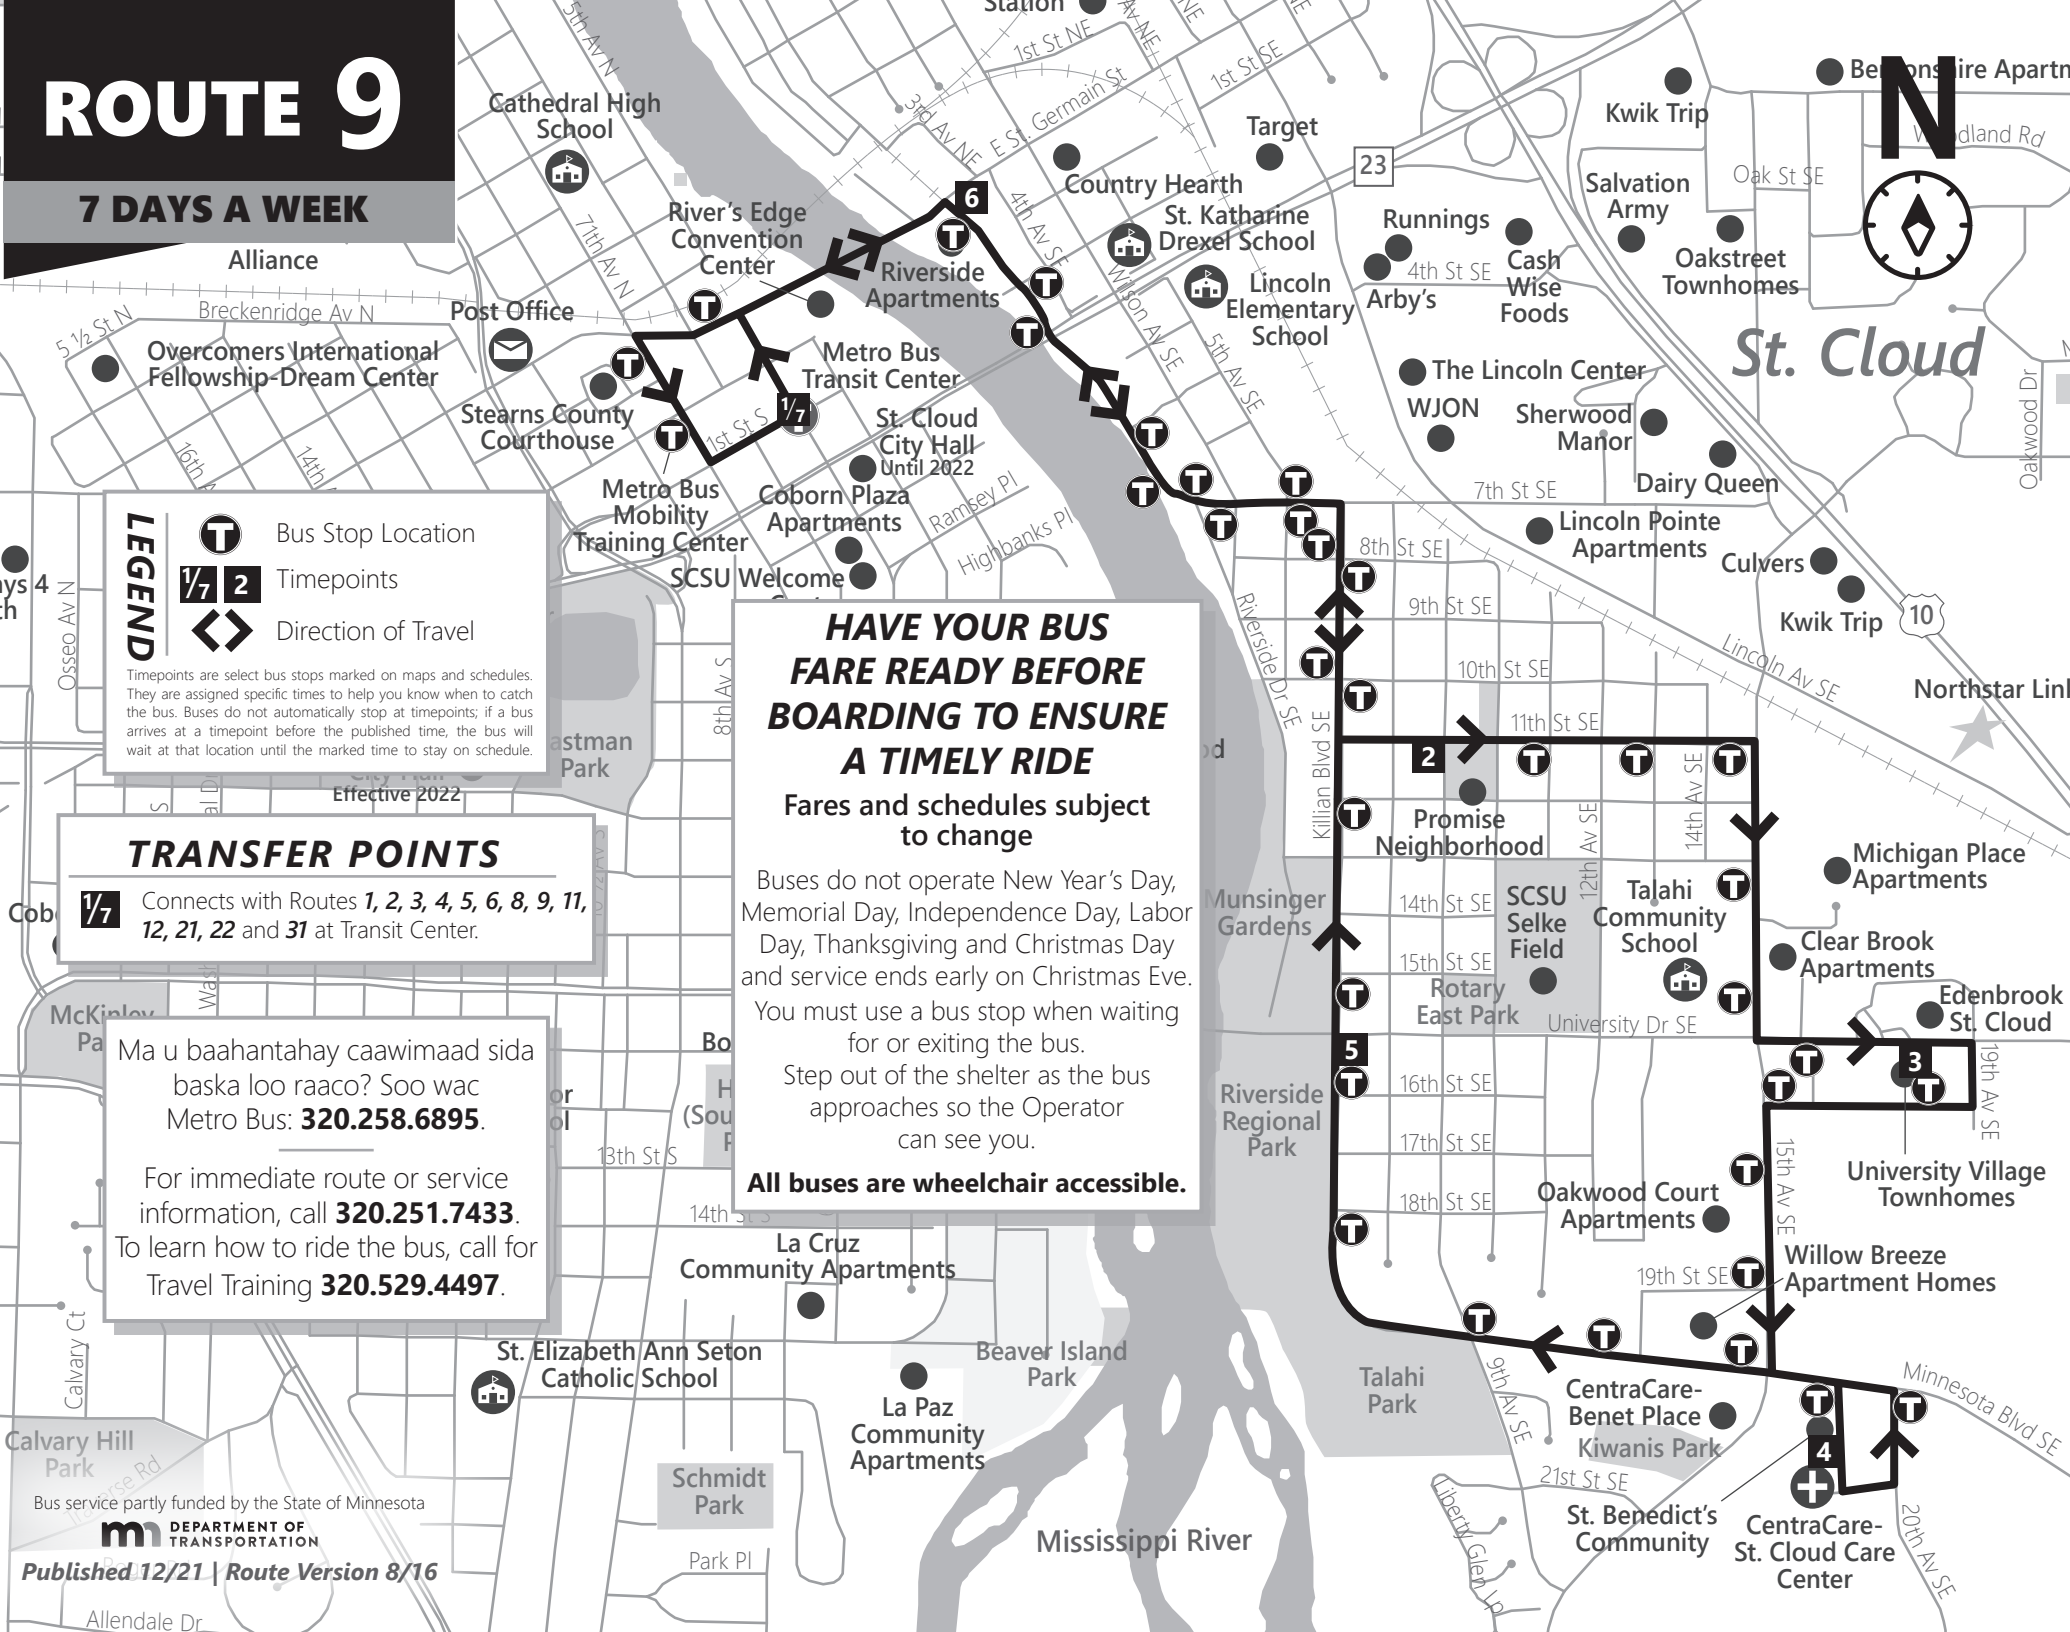

ROUTE 9

7 DAYS A WEEK

Alliance

1. **LEGEND**
2. Bus Stop Location
   - Timepoints
   - Direction of Travel

Timepoints are select bus stops marked on maps and schedules. They are assigned specific times to help you know when to catch the bus. Buses do not automatically stop at timepoints; if a bus arrives at a timepoint before the published time, the bus will wait at that location until the marked time to stay on schedule.

Effective 2022

TRANSFER POINTS

- Connects with Routes 1, 2, 3, 4, 5, 6, 8, 9, 11, 12, 21, 22 and 31 at Transit Center.

Ma u baahantahay caawimaad sida baska loo raaco? Soo wac Metro Bus: **320.258.6895**.

For immediate route or service information, call **320.251.7433**. To learn how to ride the bus, call for Travel Training **320.529.4497**.

HAVE YOUR BUS FARE READY BEFORE BOARDING TO ENSURE A TIMELY RIDE

Fares and schedules subject to change

Buses do not operate New Year's Day, Memorial Day, Independence Day, Labor Day, Thanksgiving and Christmas Day and service ends early on Christmas Eve.

You must use a bus stop when waiting for or exiting the bus.

Step out of the shelter as the bus approaches so the Operator can see you.

All buses are wheelchair accessible.

St. Cloud