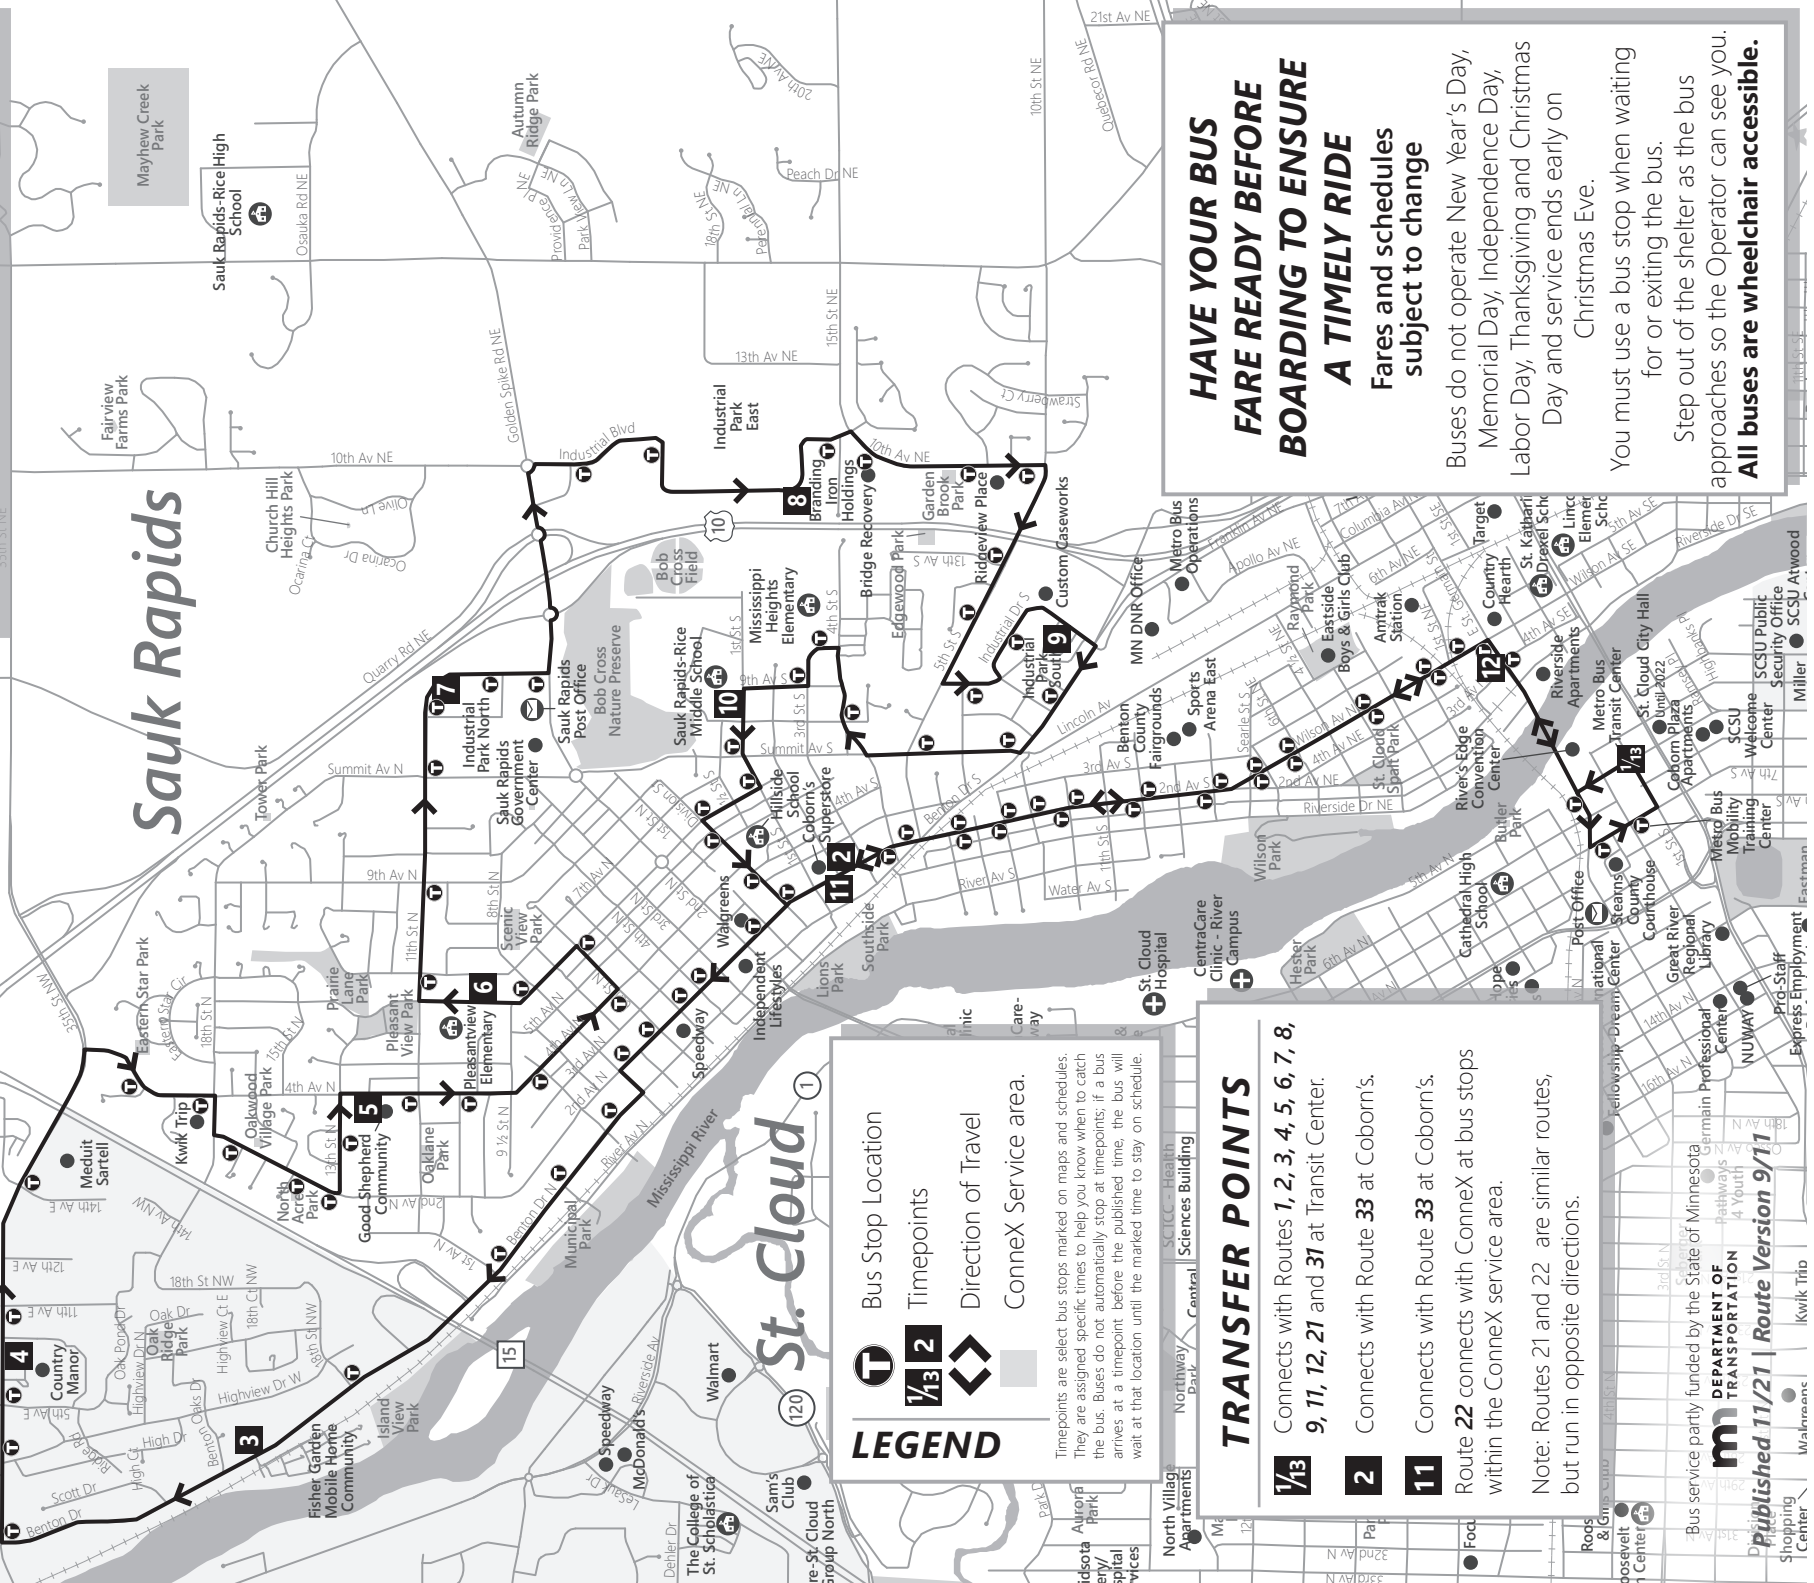

Numbers indicate Timepoints and correspond with times and stops on the included Map. If your stop is between timepoints, use the time given for the timepoint before your stop to avoid missing the bus.

ROUTES
21/22

**REDUCED SCHEDULE
EFFECTIVE JANUARY 3, 2021**

ROUTE 22

7 DAYS A WEEK

Ma u baahantahay caawimaad sida baska loo raaco? Soo wac Metro Bus: **320.258.6895**.

For immediate route or service information, call **320.251.7433**. To learn how to ride the bus, call for Travel Training **320.529.4497**.

Sauk Rapids

LEGEND

- T** Bus Stop Location
- 1/13** Transfer Point
- 2** Transfer Point
- 11** Transfer Point
- 33** Transfer Point
- 1/13** Connects with Routes 1, 2, 3, 4, 5, 6, 7, 8, 9, 11, 12, 21 and 31 at Transit Center.
- 2** Connects with Route 33 at Coborn's.
- 11** Connects with Route 33 at Coborn's.
- Route 22 connects with ConneX at bus stops within the ConneX service area.

Note: Routes 21 and 22 are similar routes, but run in opposite directions.

TRANSFER POINTS

Transfer points are select bus stops marked on maps and schedules. They are assigned specific times to help you know when to catch the bus. Buses do not automatically stop at timepoints; if a bus arrives at a timepoint before the published time, the bus will wait at that location until the marked time to stay on schedule.