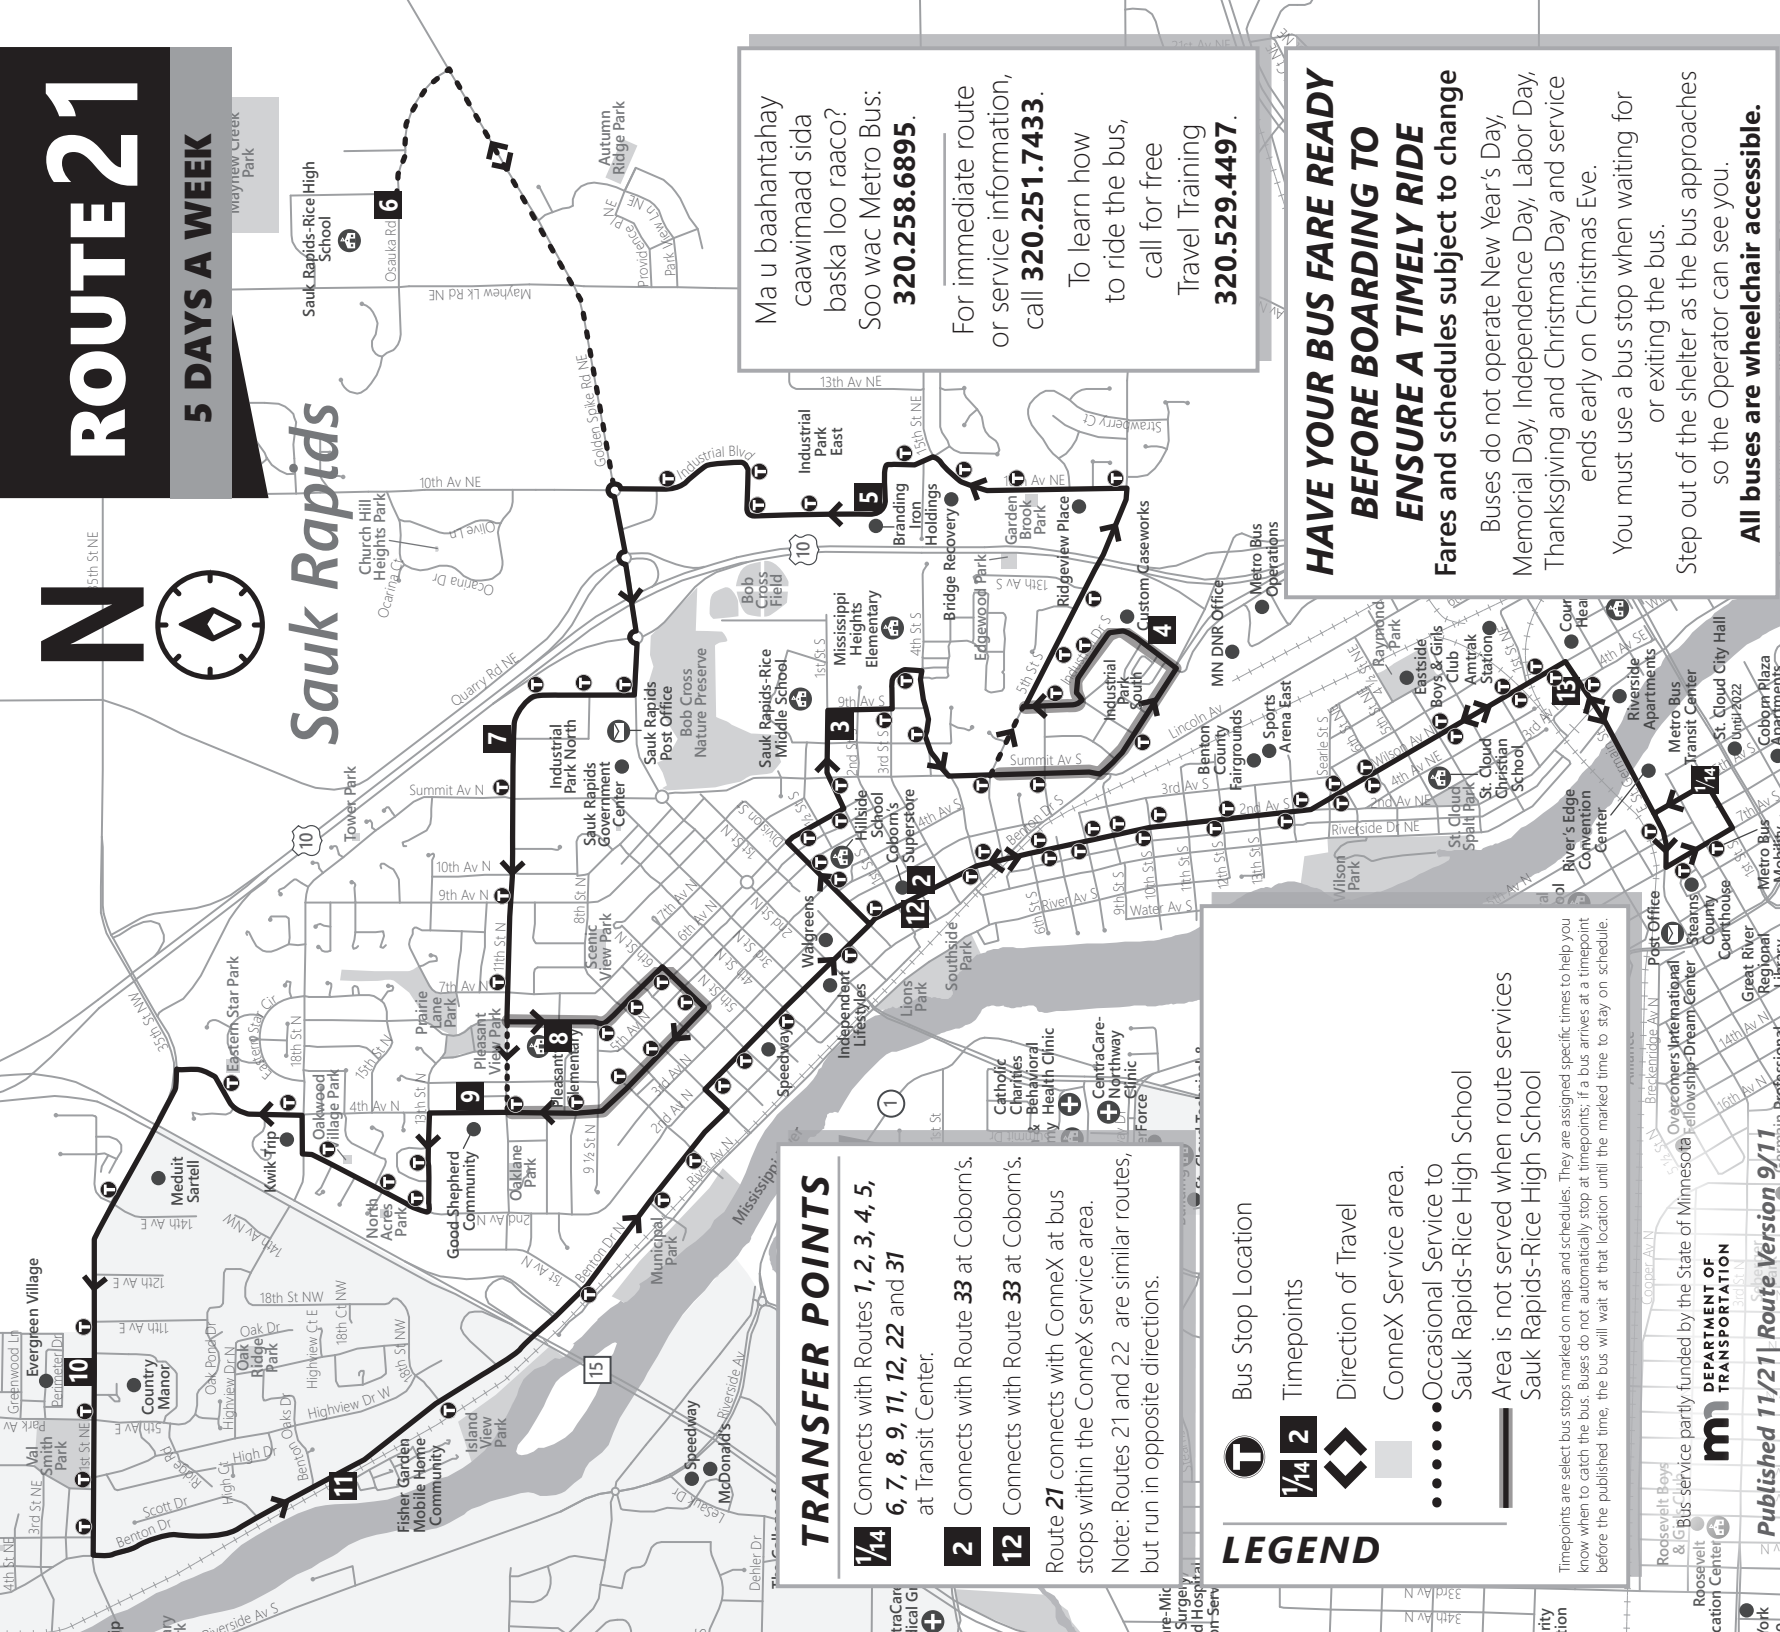

ROUTE 21

5 DAYS A WEEK

Sauk Rapids

TRANSFER POINTS

- 1/14** Connects with Routes 1, 2, 3, 4, 5, 6, 7, 8, 9, 11, 12, 22 and 31 at Transit Center.
- 2** Connects with Route 33 at Coborn's.
- 12** Connects with Route 33 at Coborn's.
- Route 21 connects with ConneX at bus stops within the ConneX service area.
- Note: Routes 21 and 22 are similar routes, but run in opposite directions.

LEGEND

- T** Bus Stop Location
- 1/14 2** Timepoints
- ↔** Direction of Travel
- ConneX Service area.
-** Occasional Service to Sauk Rapids-Rice High School
- Area is not served when route services Sauk Rapids-Rice High School

Sauk Rapids

LEGEND

- T** Bus Stop Location
- 1/13** Transfer Point
- 2** Transfer Point
- 11** Transfer Point
- 33** Transfer Point
- 1/13** Connects with Routes 1, 2, 3, 4, 5, 6, 7, 8, 9, 11, 12, 21 and 31 at Transit Center.
- 2** Connects with Route 33 at Coborn's.
- 11** Connects with Route 33 at Coborn's.
- Route 22 connects with ConneX at bus stops within the ConneX service area.

Note: Routes 21 and 22 are similar routes, but run in opposite directions.

TRANSFER POINTS

Transfer points are select bus stops marked on maps and schedules. They are assigned specific times to help you know when to catch the bus. Buses do not automatically stop at timepoints; if a bus arrives at a timepoint before the published time, the bus will wait at that location until the marked time to stay on schedule.