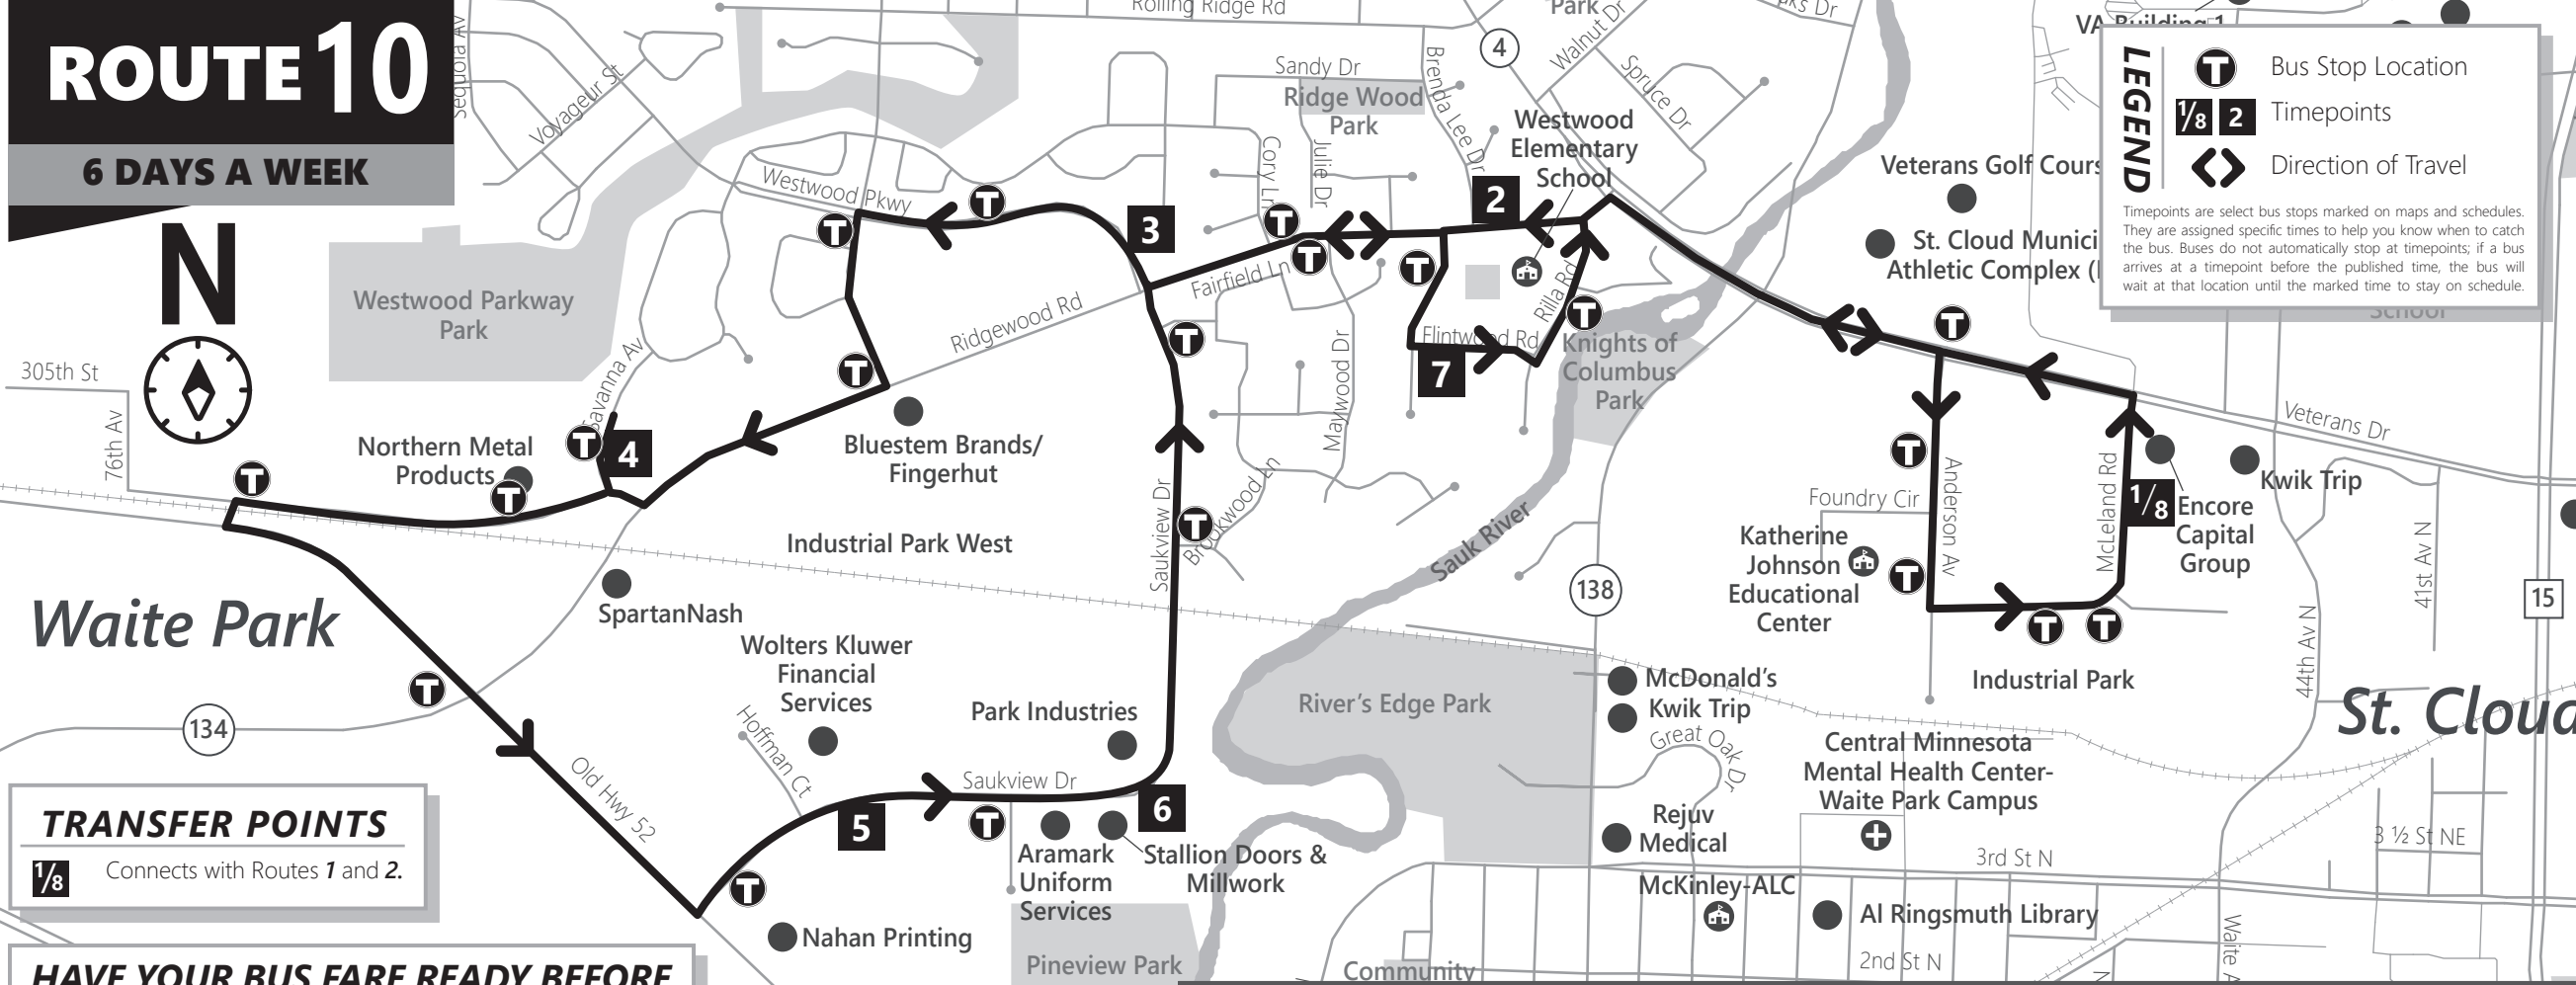

320.251.7433
ridemetrobus.com

This route does not operate on Sundays.

ROUTE 10

6 DAYS A WEEK

LEGEND

- Bus Stop Location
- Timepoints
- Direction of Travel

Timepoints are select bus stops marked on maps and schedules. They are assigned specific times to help you know when to catch the bus. Buses do not automatically stop at timepoints; if a bus arrives at a timepoint before the published time, the bus will wait at that location until the marked time to stay on schedule.

TRANSFER POINTS

- Connects with Routes 1 and 2.

HAVE YOUR BUS FARE READY BEFORE BOARDING TO ENSURE A TIMELY RIDE

Fares and schedules subject to change

Buses do not operate New Year's Day, Memorial Day, Independence Day, Labor Day, Thanksgiving and Christmas Day and service ends early on Christmas Eve. You must use a bus stop when waiting for or exiting the bus. Step out of the shelter as the bus approaches so the Operator can see you.