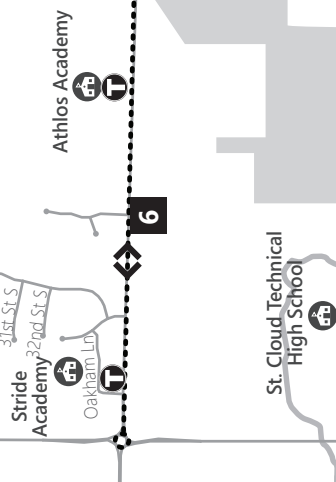

320.251.7433

ridemetrobus.com

@StCloudMetroBus

@scmetrobus

ROUTE 12

7 DAYS A WEEK

LEGEND

- Bus Stop Location
- Timepoints
- Direction of Travel
- Occasional Service
- Area is not served when route services Tech High School

Timepoints are select bus stops marked on maps and schedules. They are assigned specific times to help you know when to catch the bus. Buses do not automatically stop at timepoints; if a bus arrives at a timepoint before the published time, the bus will wait at that location until the marked time to stay on schedule.

Tech High School Service

Route 12 serves Tech High School, Athlos Academy and Stride Academy three times on weekdays. At 7:22 AM, 11:22 AM and 3:22 PM, the schools are served after the timepoint **5/9**.

5/9

The Southway Loop is skipped at these times.

TRANSFER POINTS

- Connects with Routes **8** and **11** at St. Cloud State University.
- Connects with Routes **1, 2, 3, 4, 5, 6, 7, 8, 9, 11, 21, 22** and **31** at Transit Center.
- Connects with Route **5** near timepoints at St. Cloud State University.